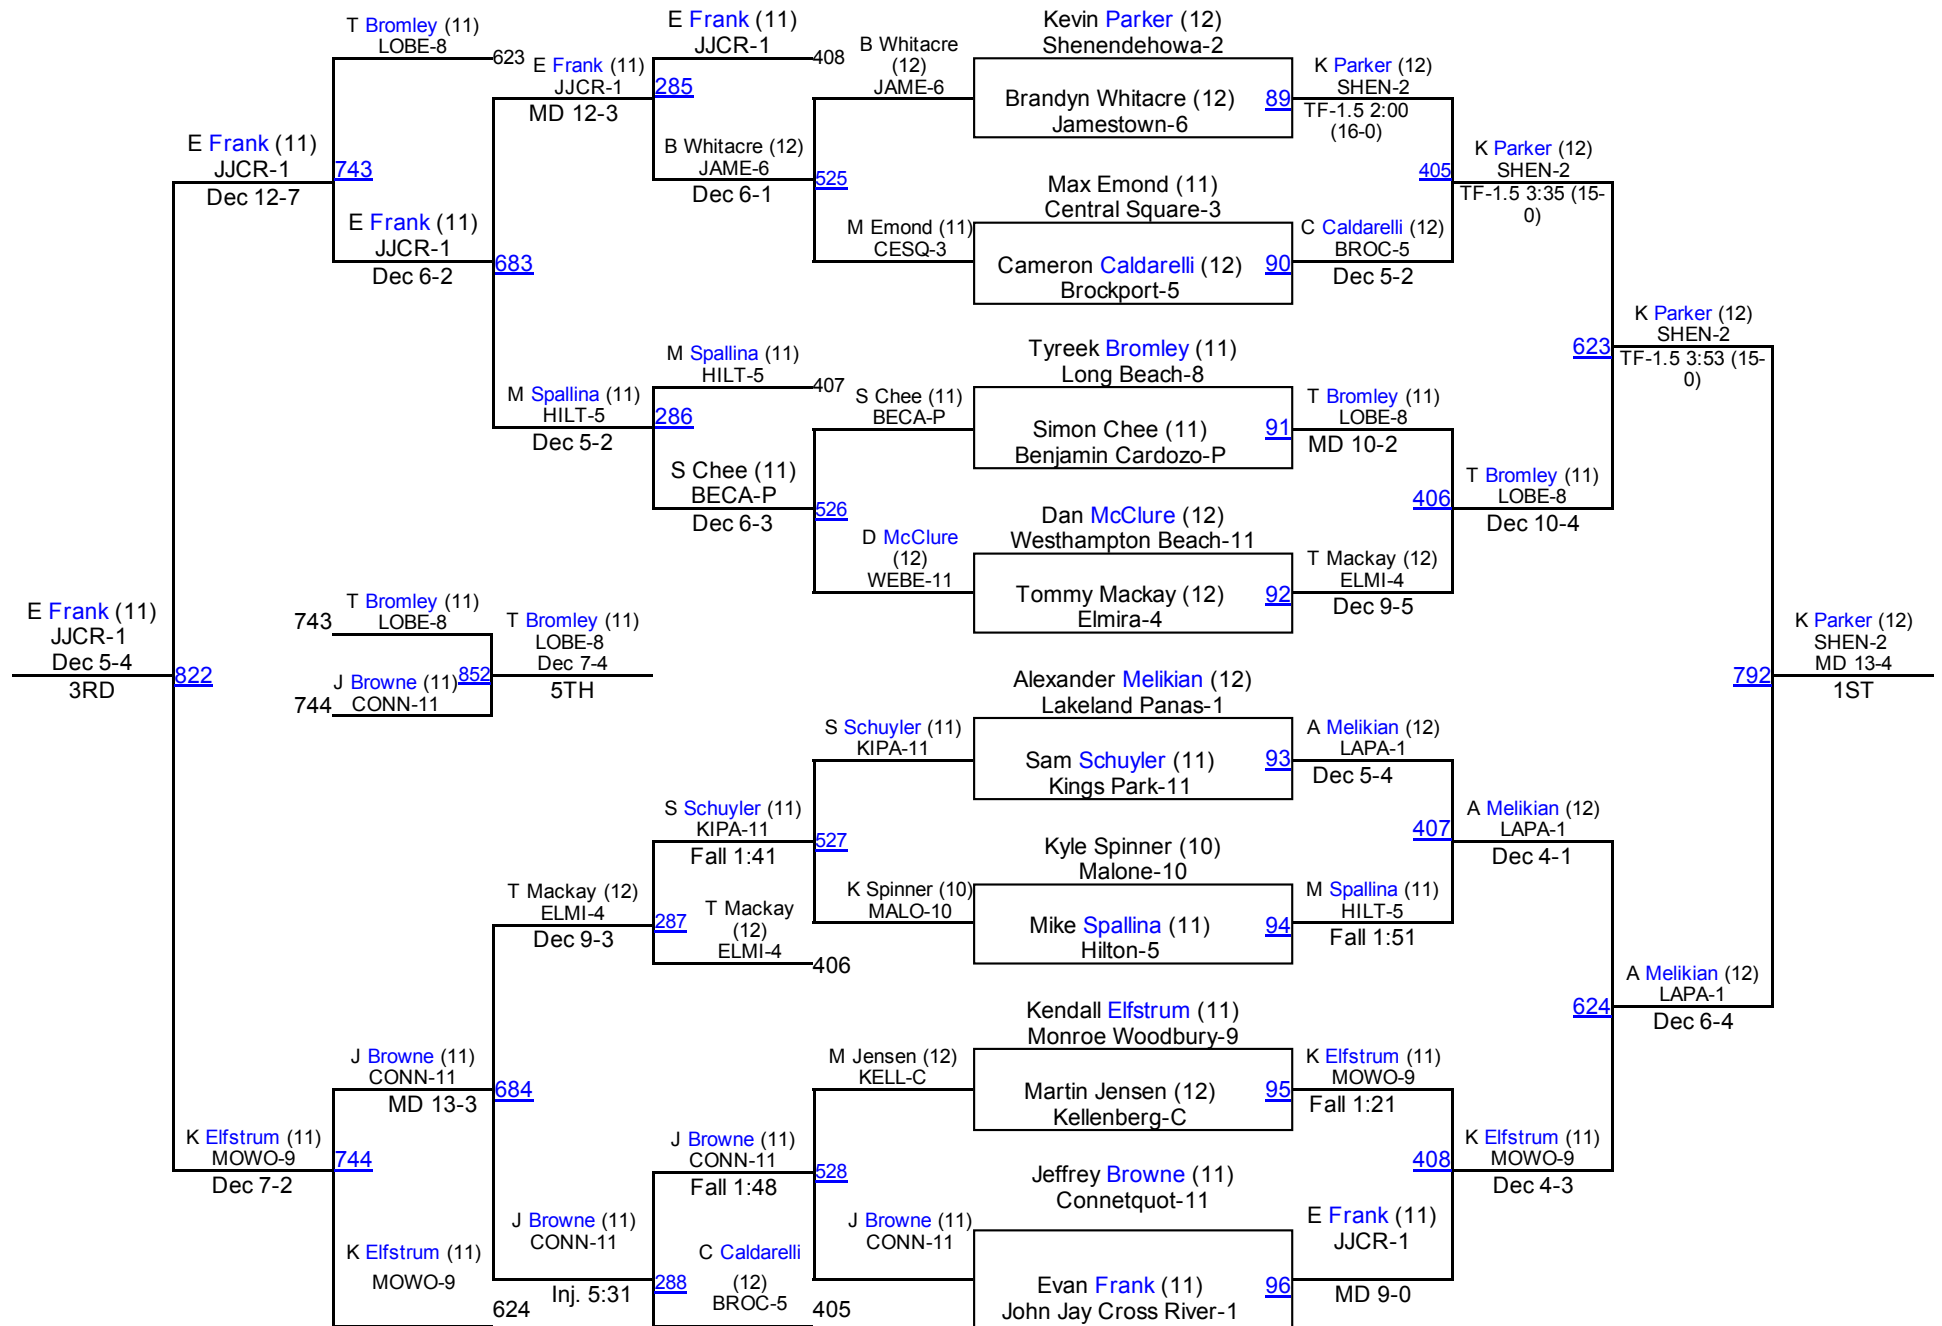

2016 NYSPHSAA State Championships

I-182