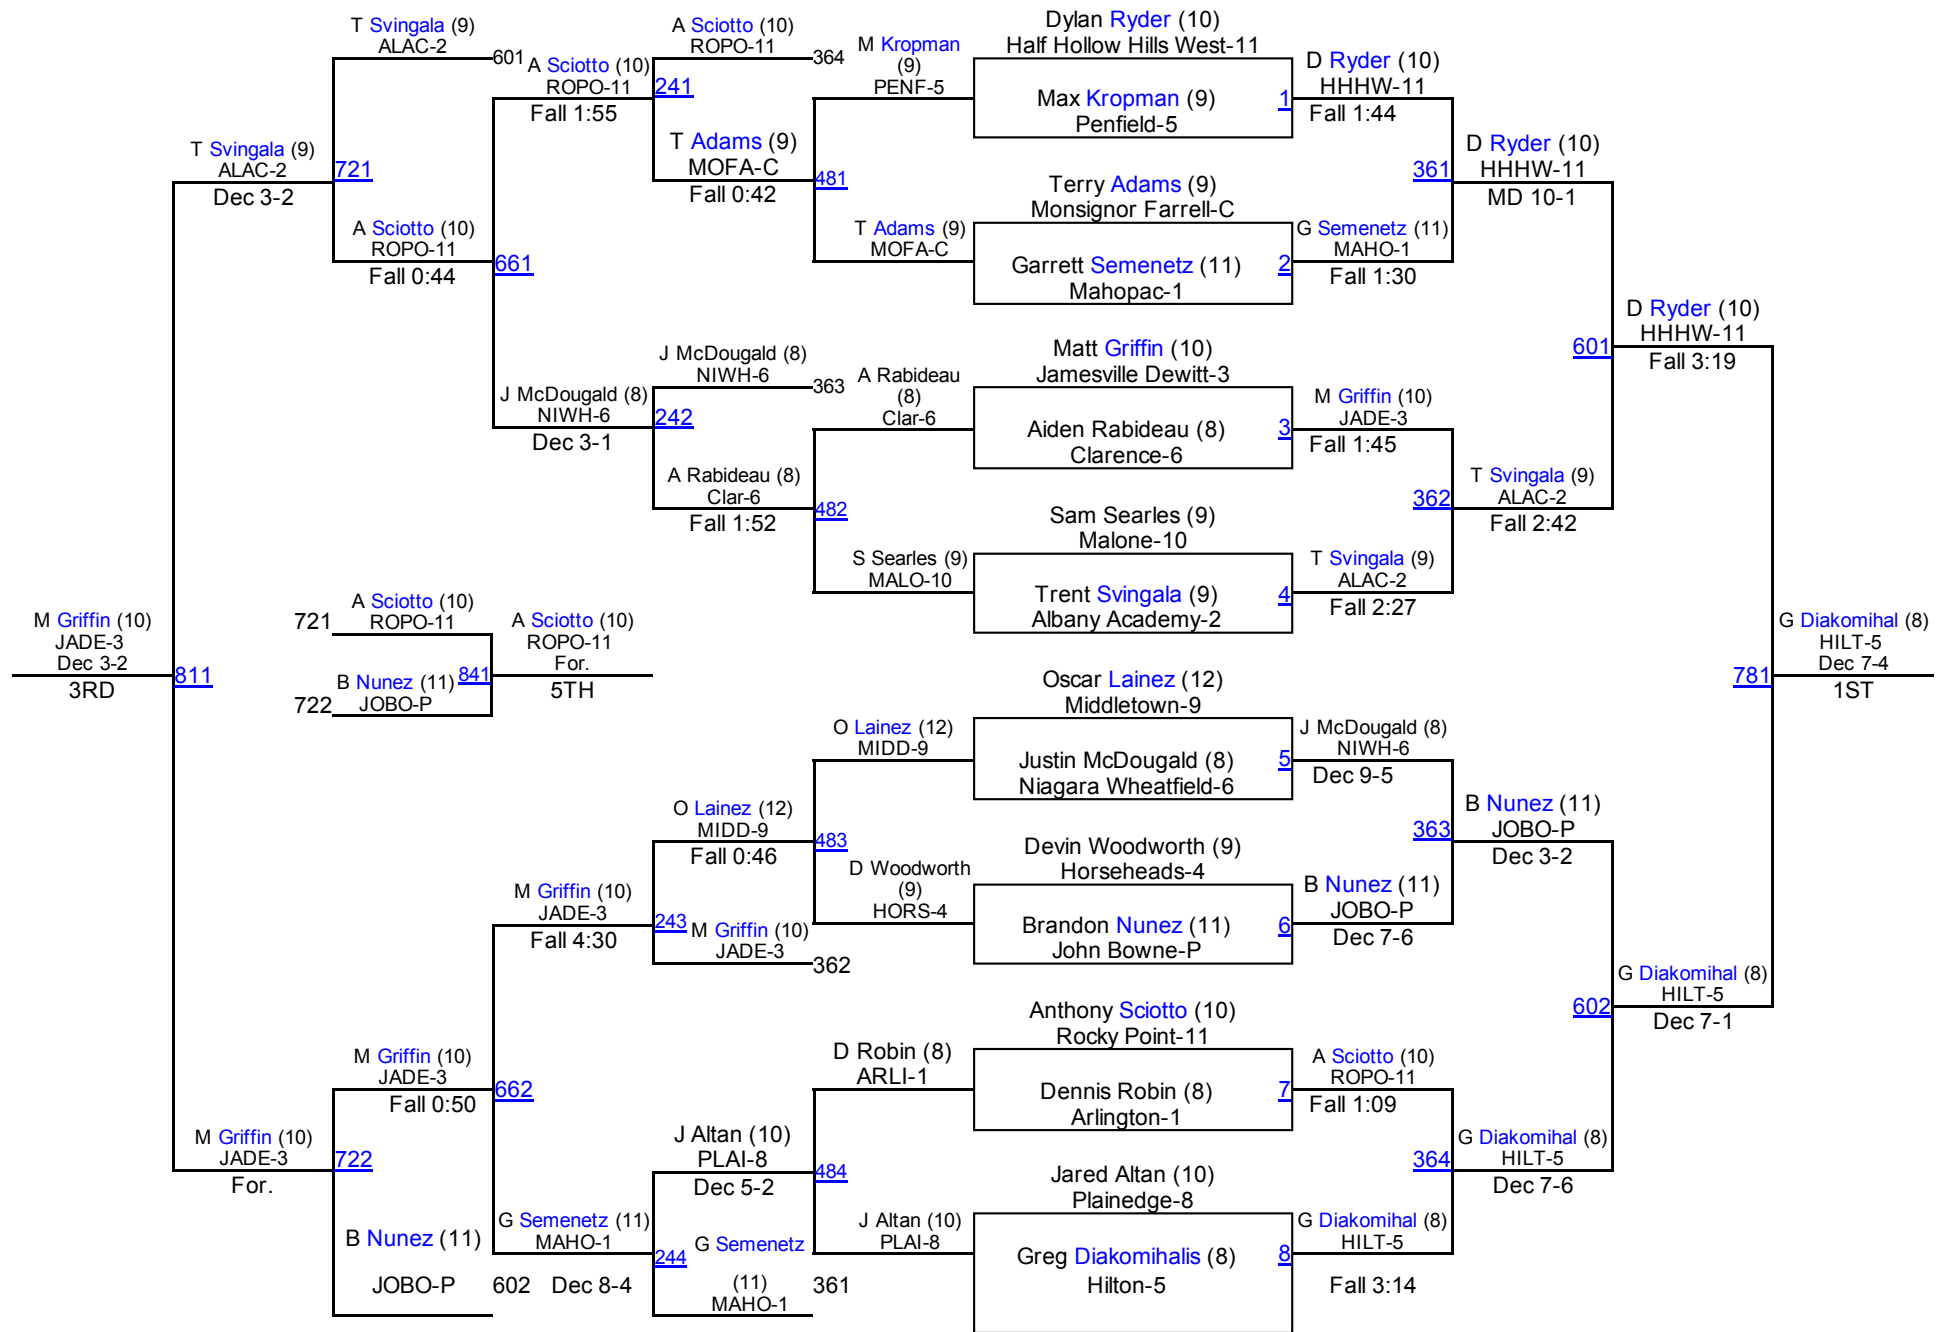

# 2016 NYSPHSAA State Championships