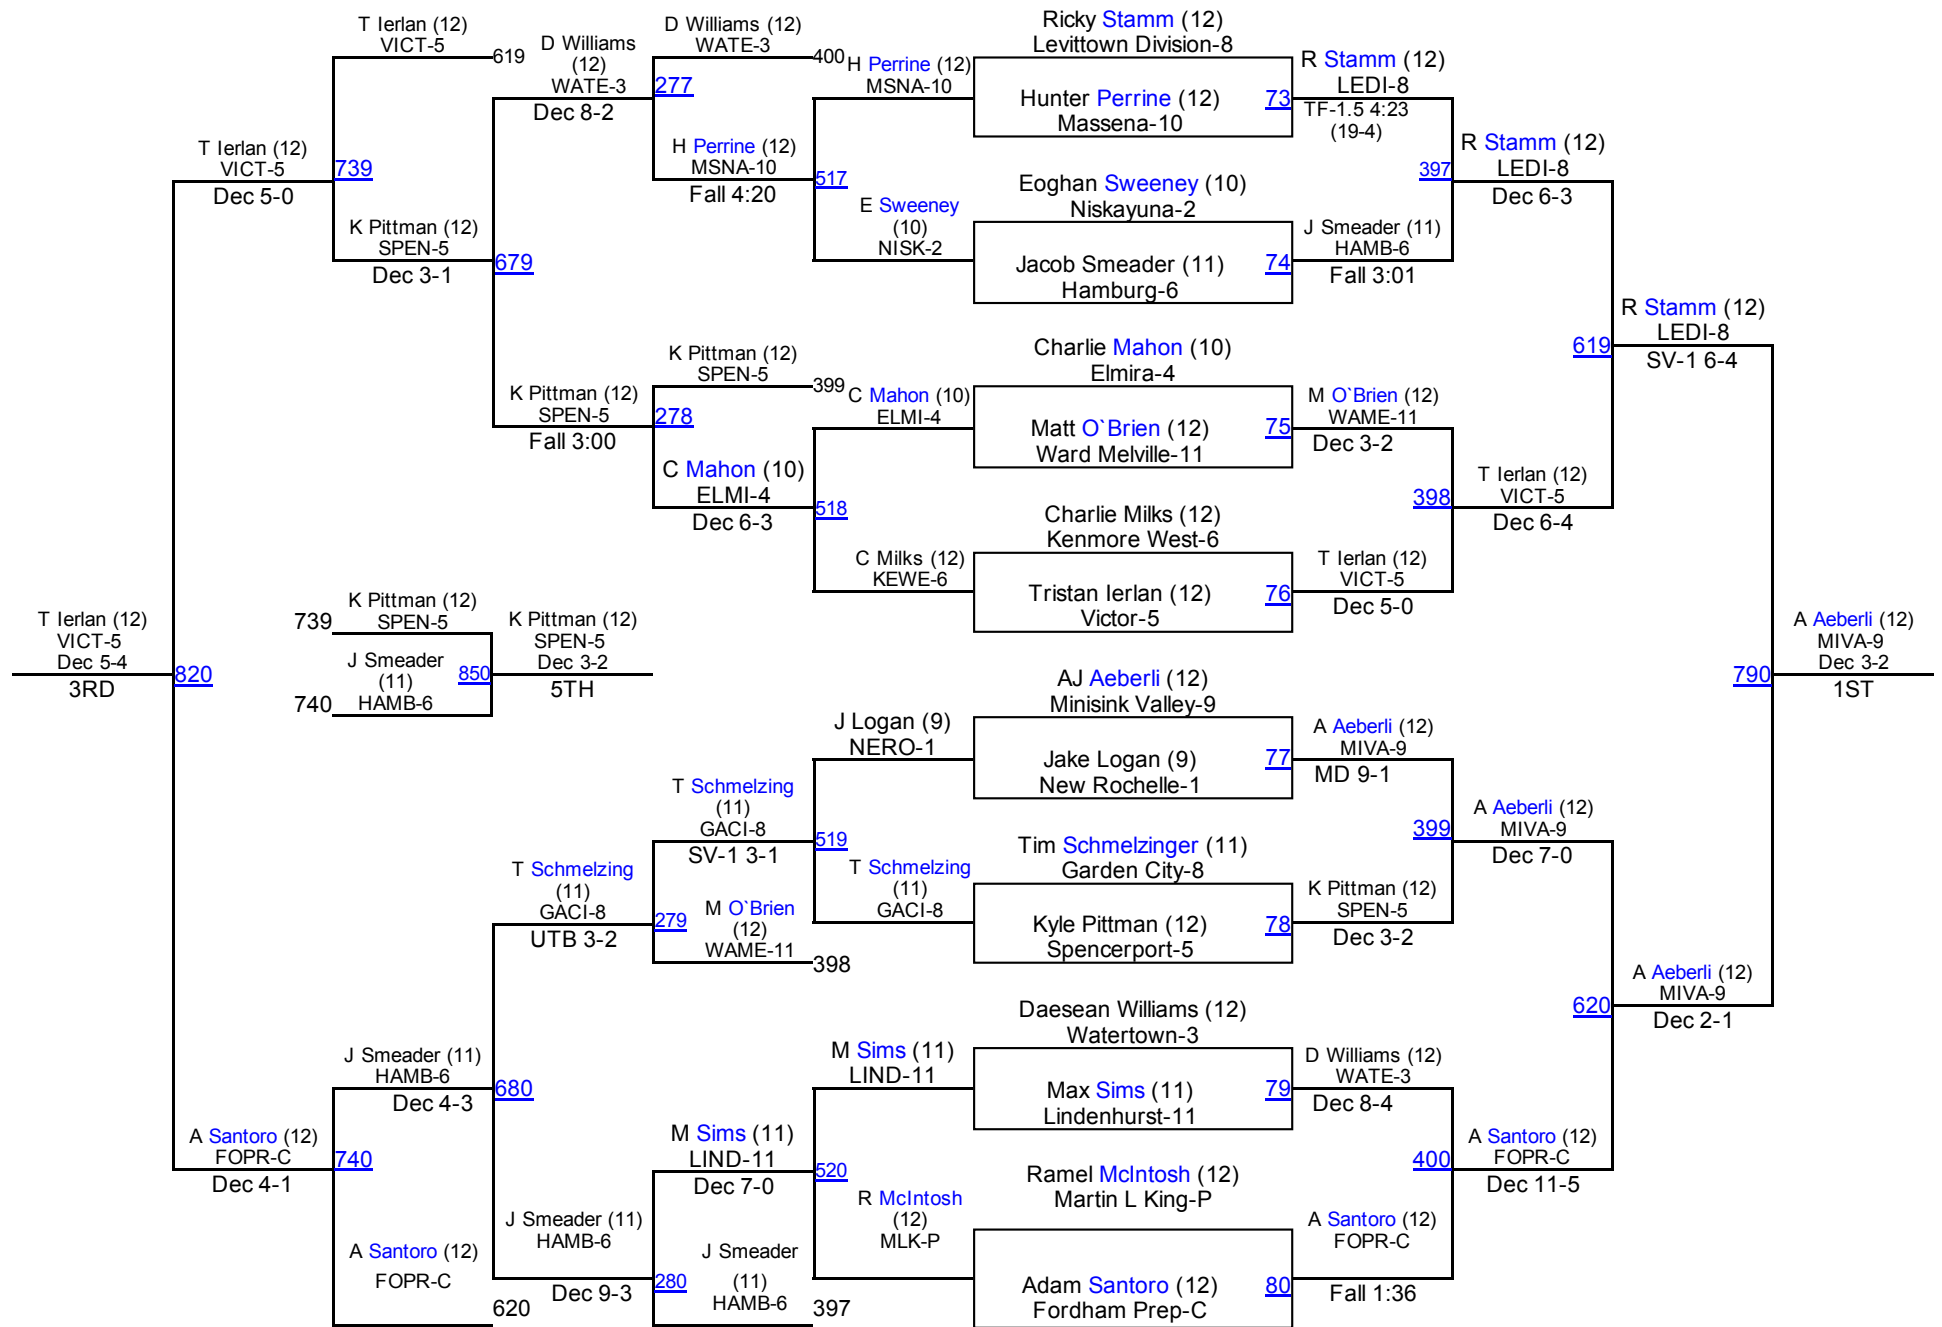

2016 NYSPHSAA State Championships