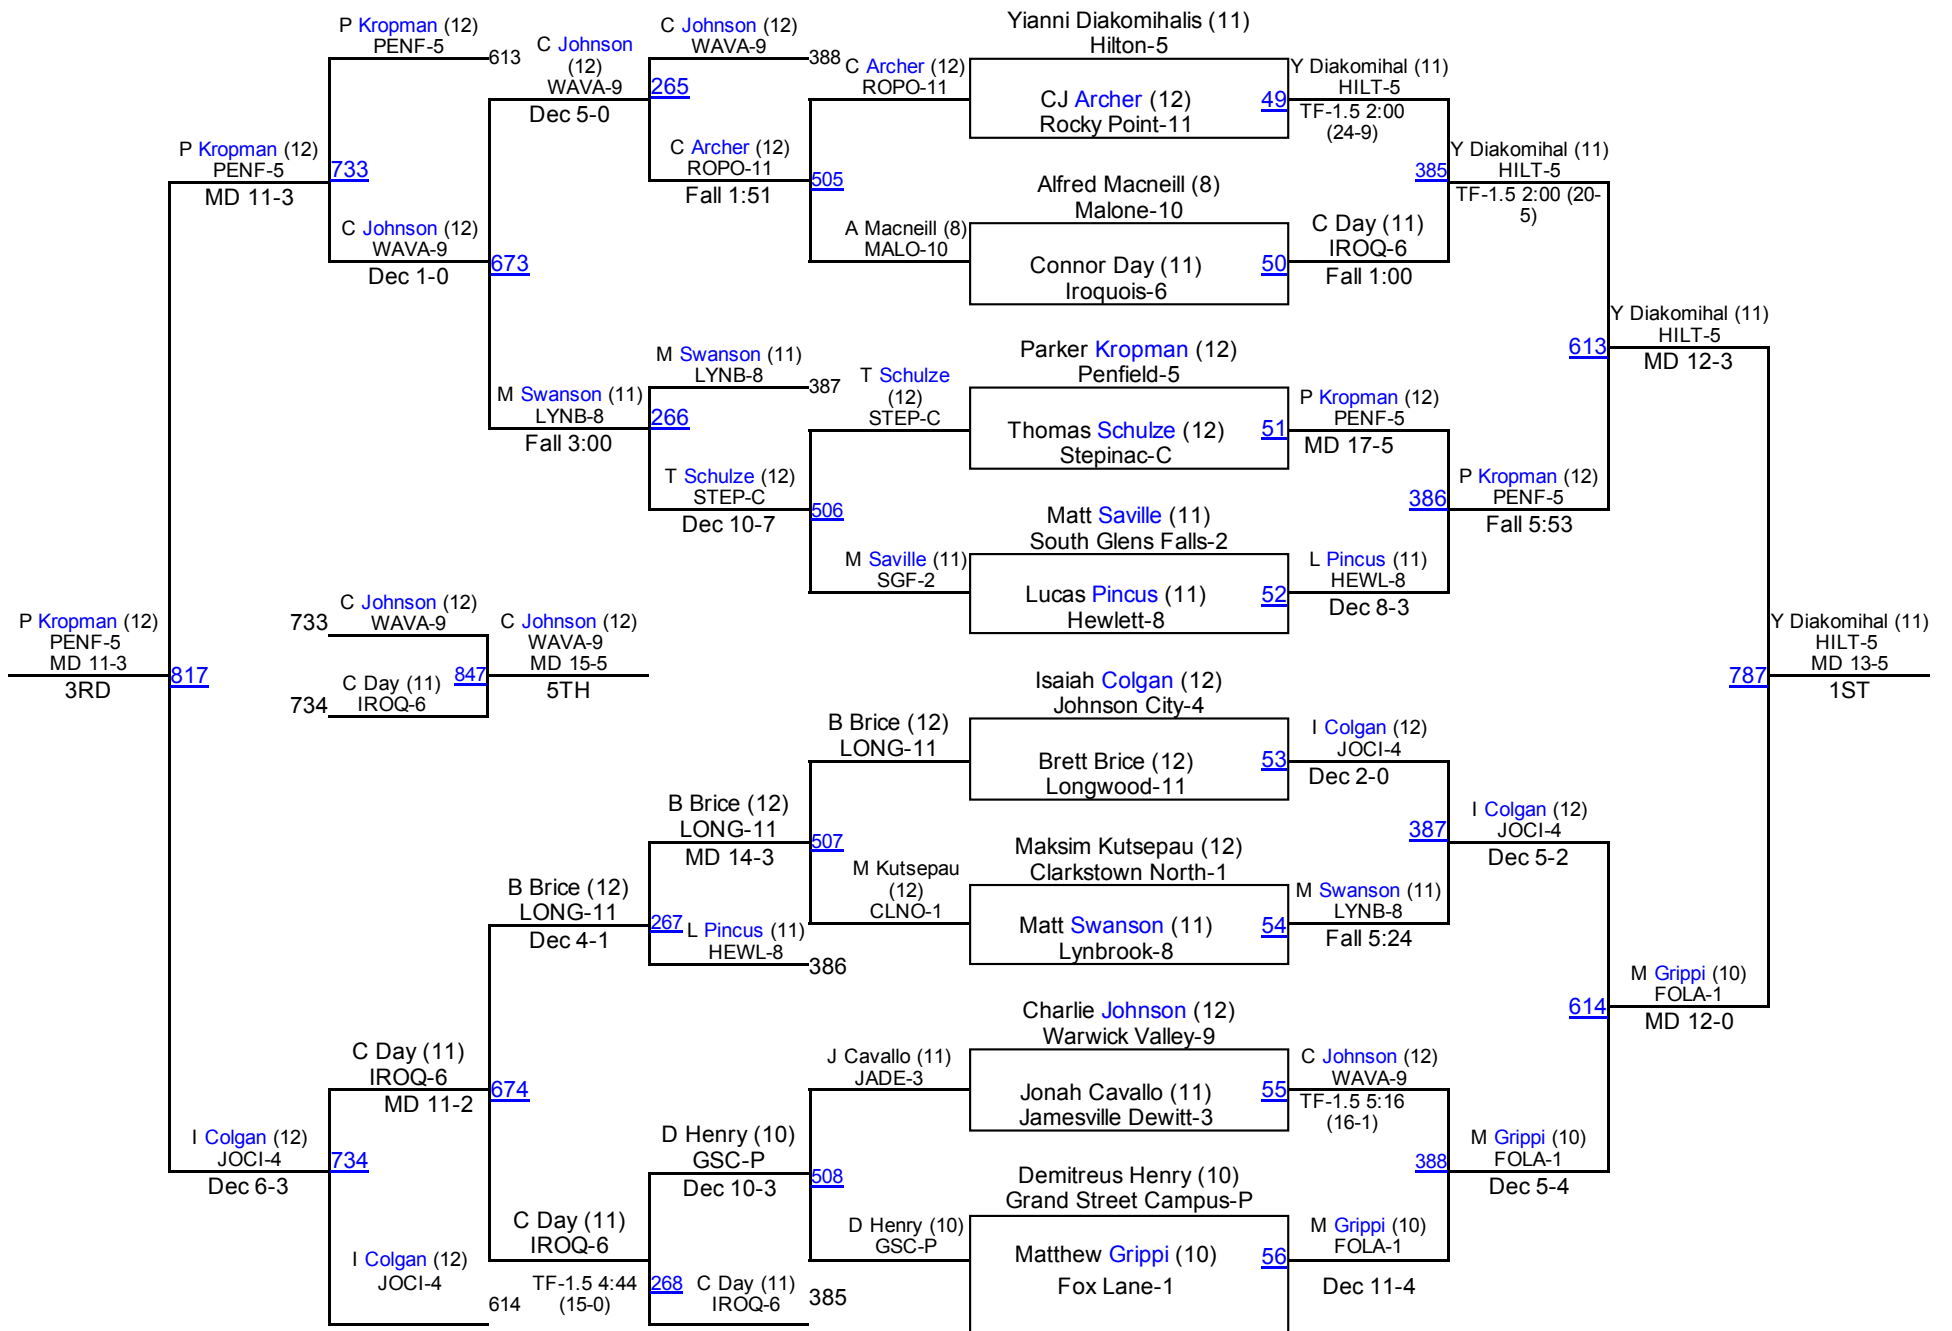

2016 NYSPHSAA State Championships