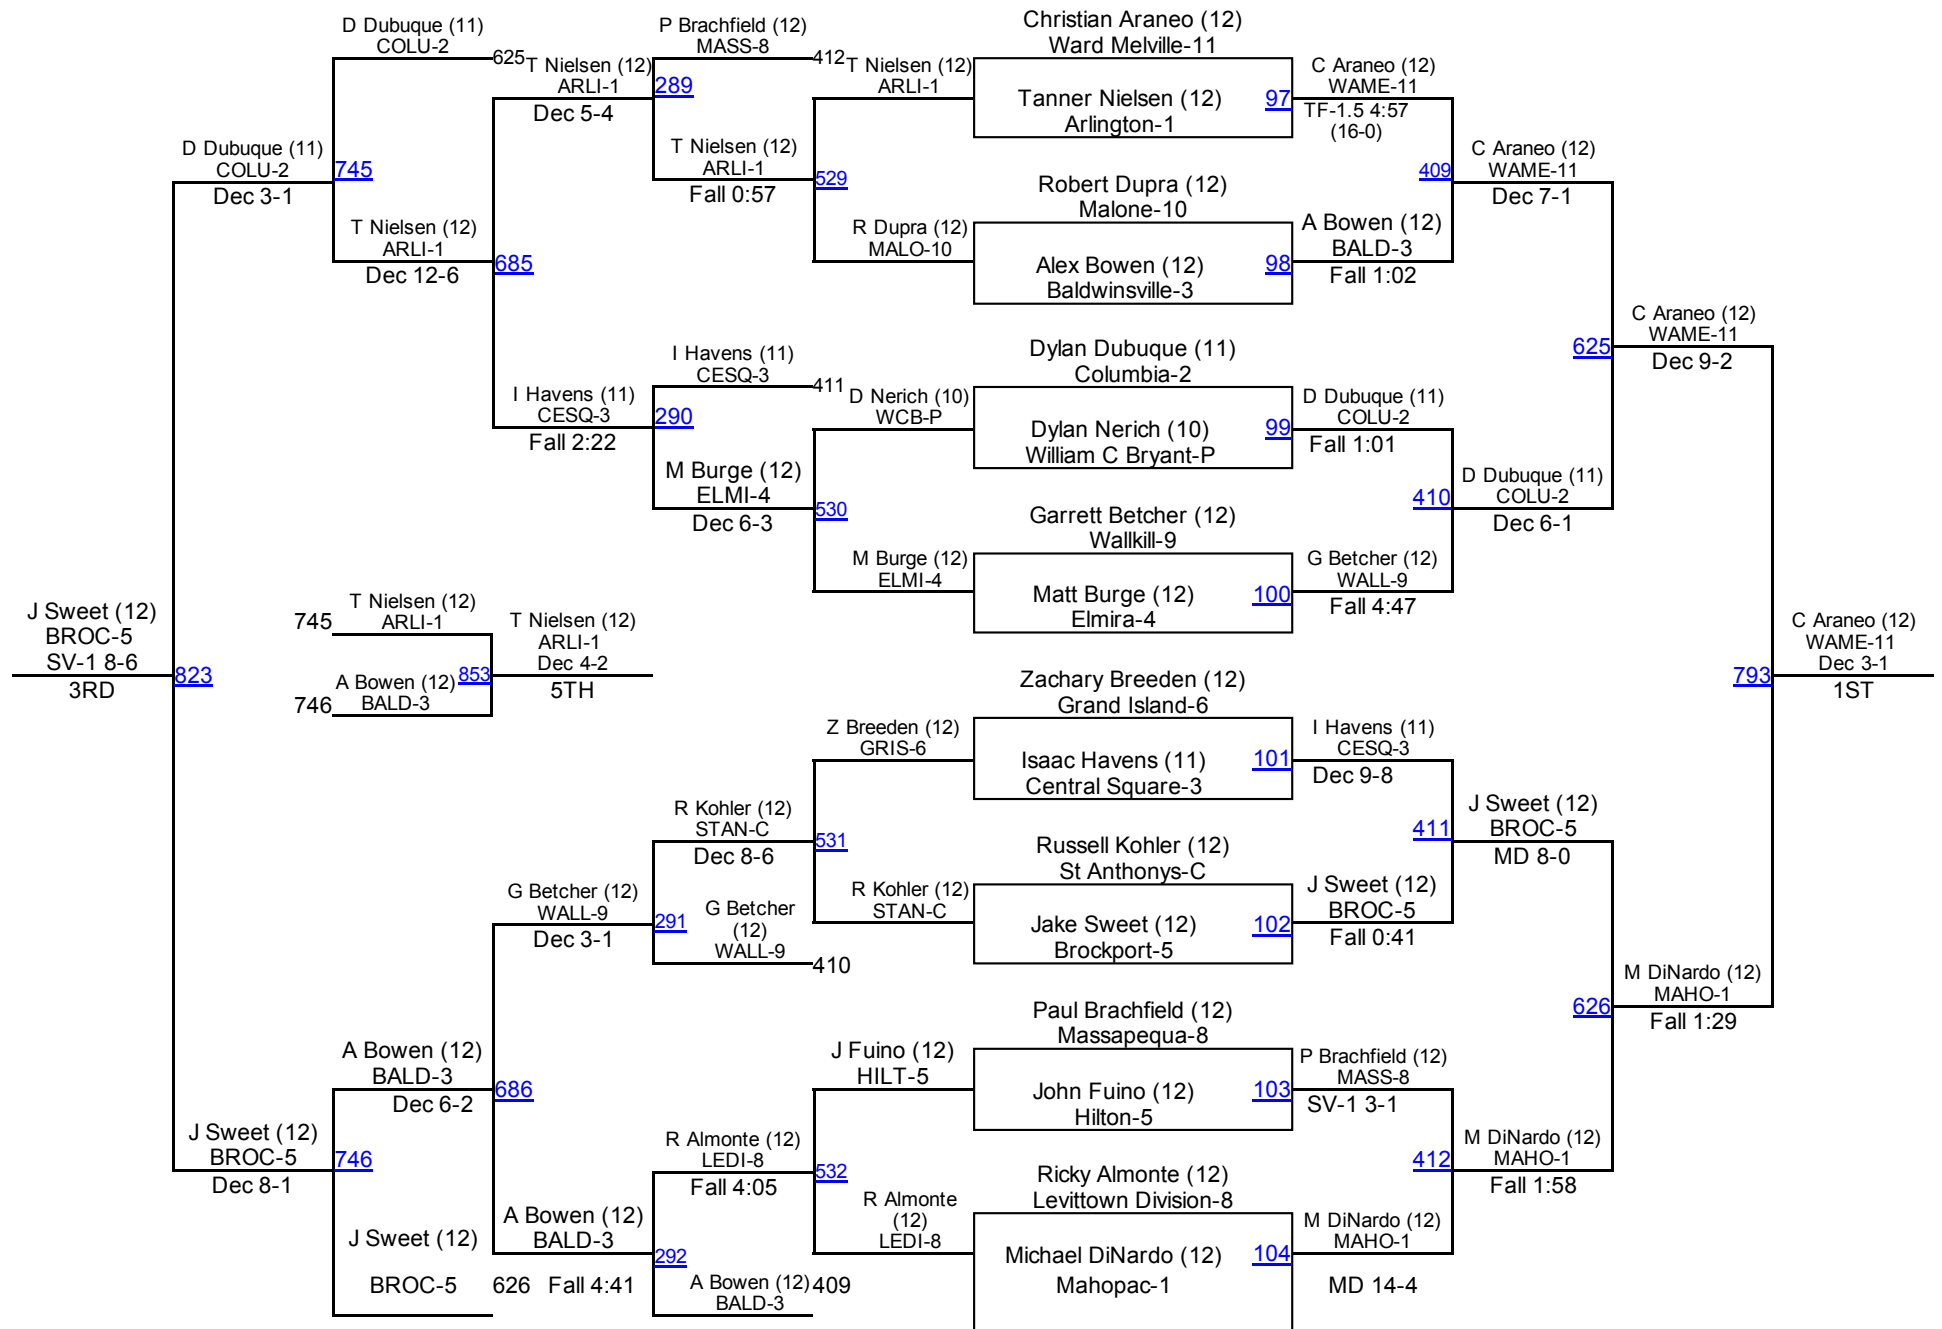

2016 NYSPHSAA State Championships

I-195