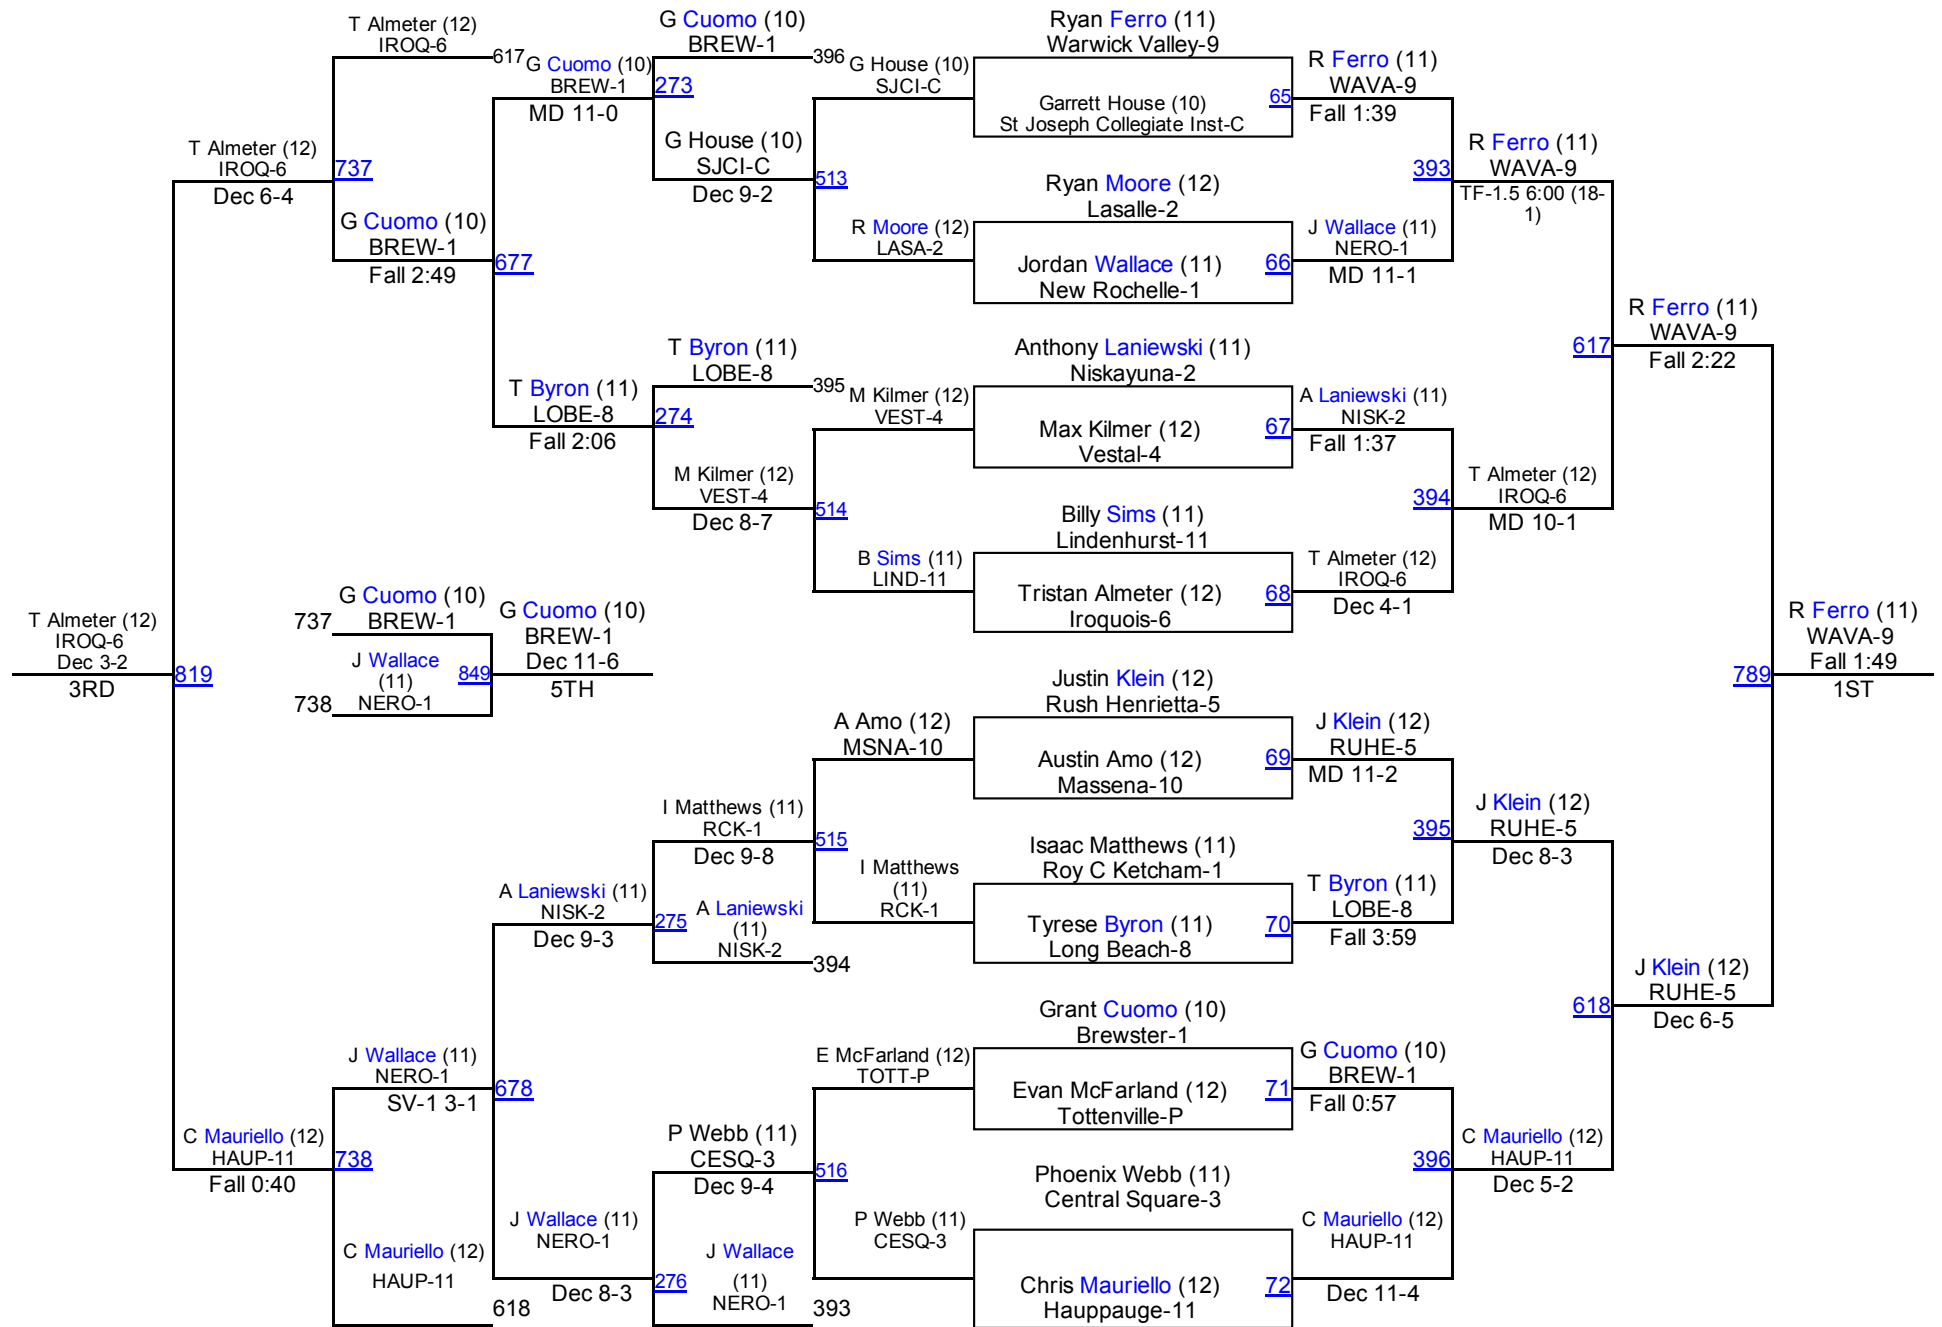

2016 NYSPHSAA State Championships