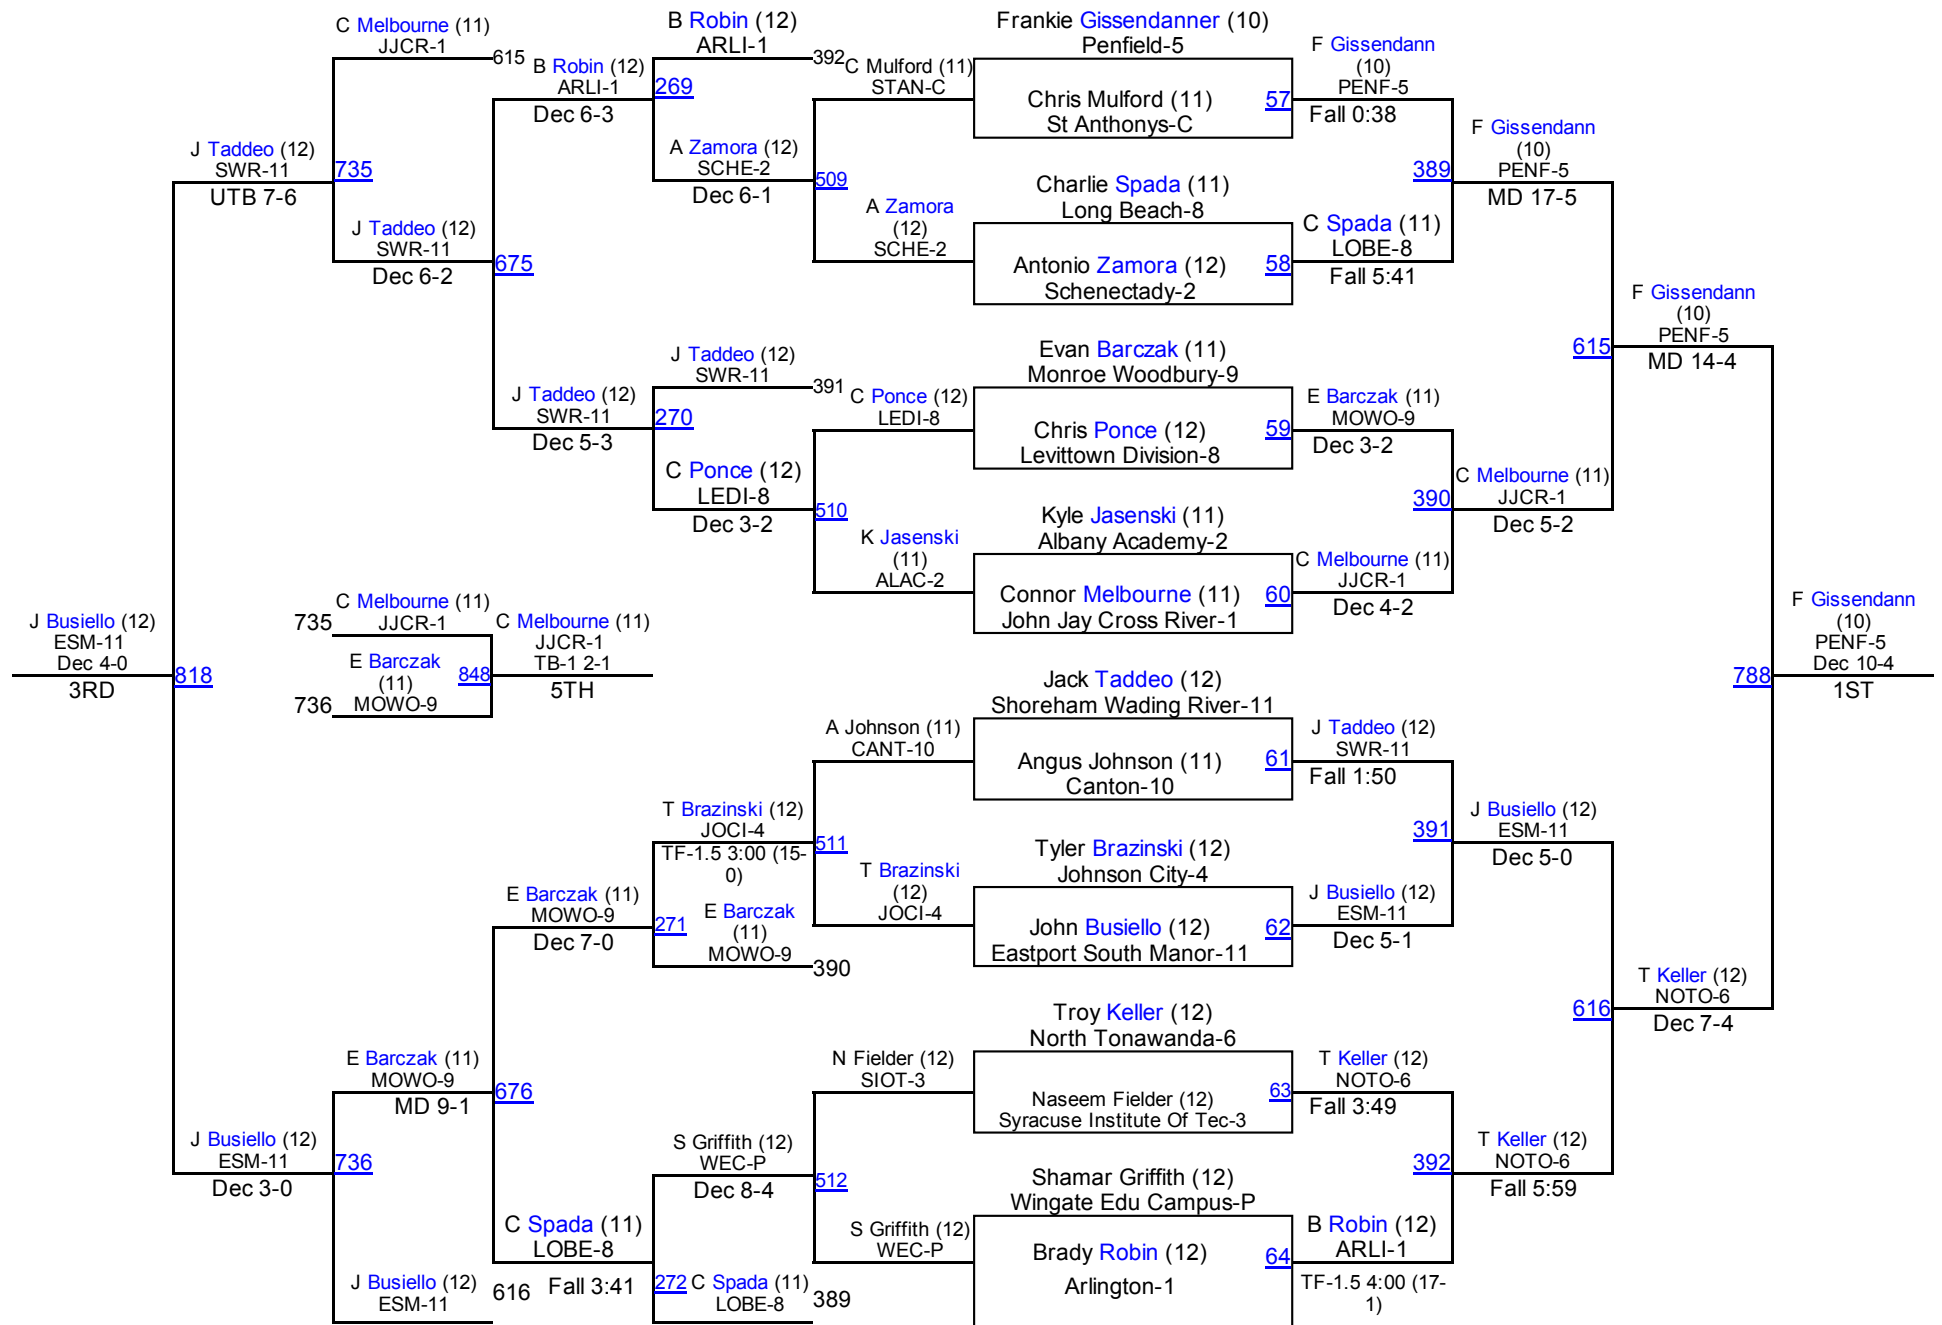

2016 NYSPHSAA State Championships

I-145