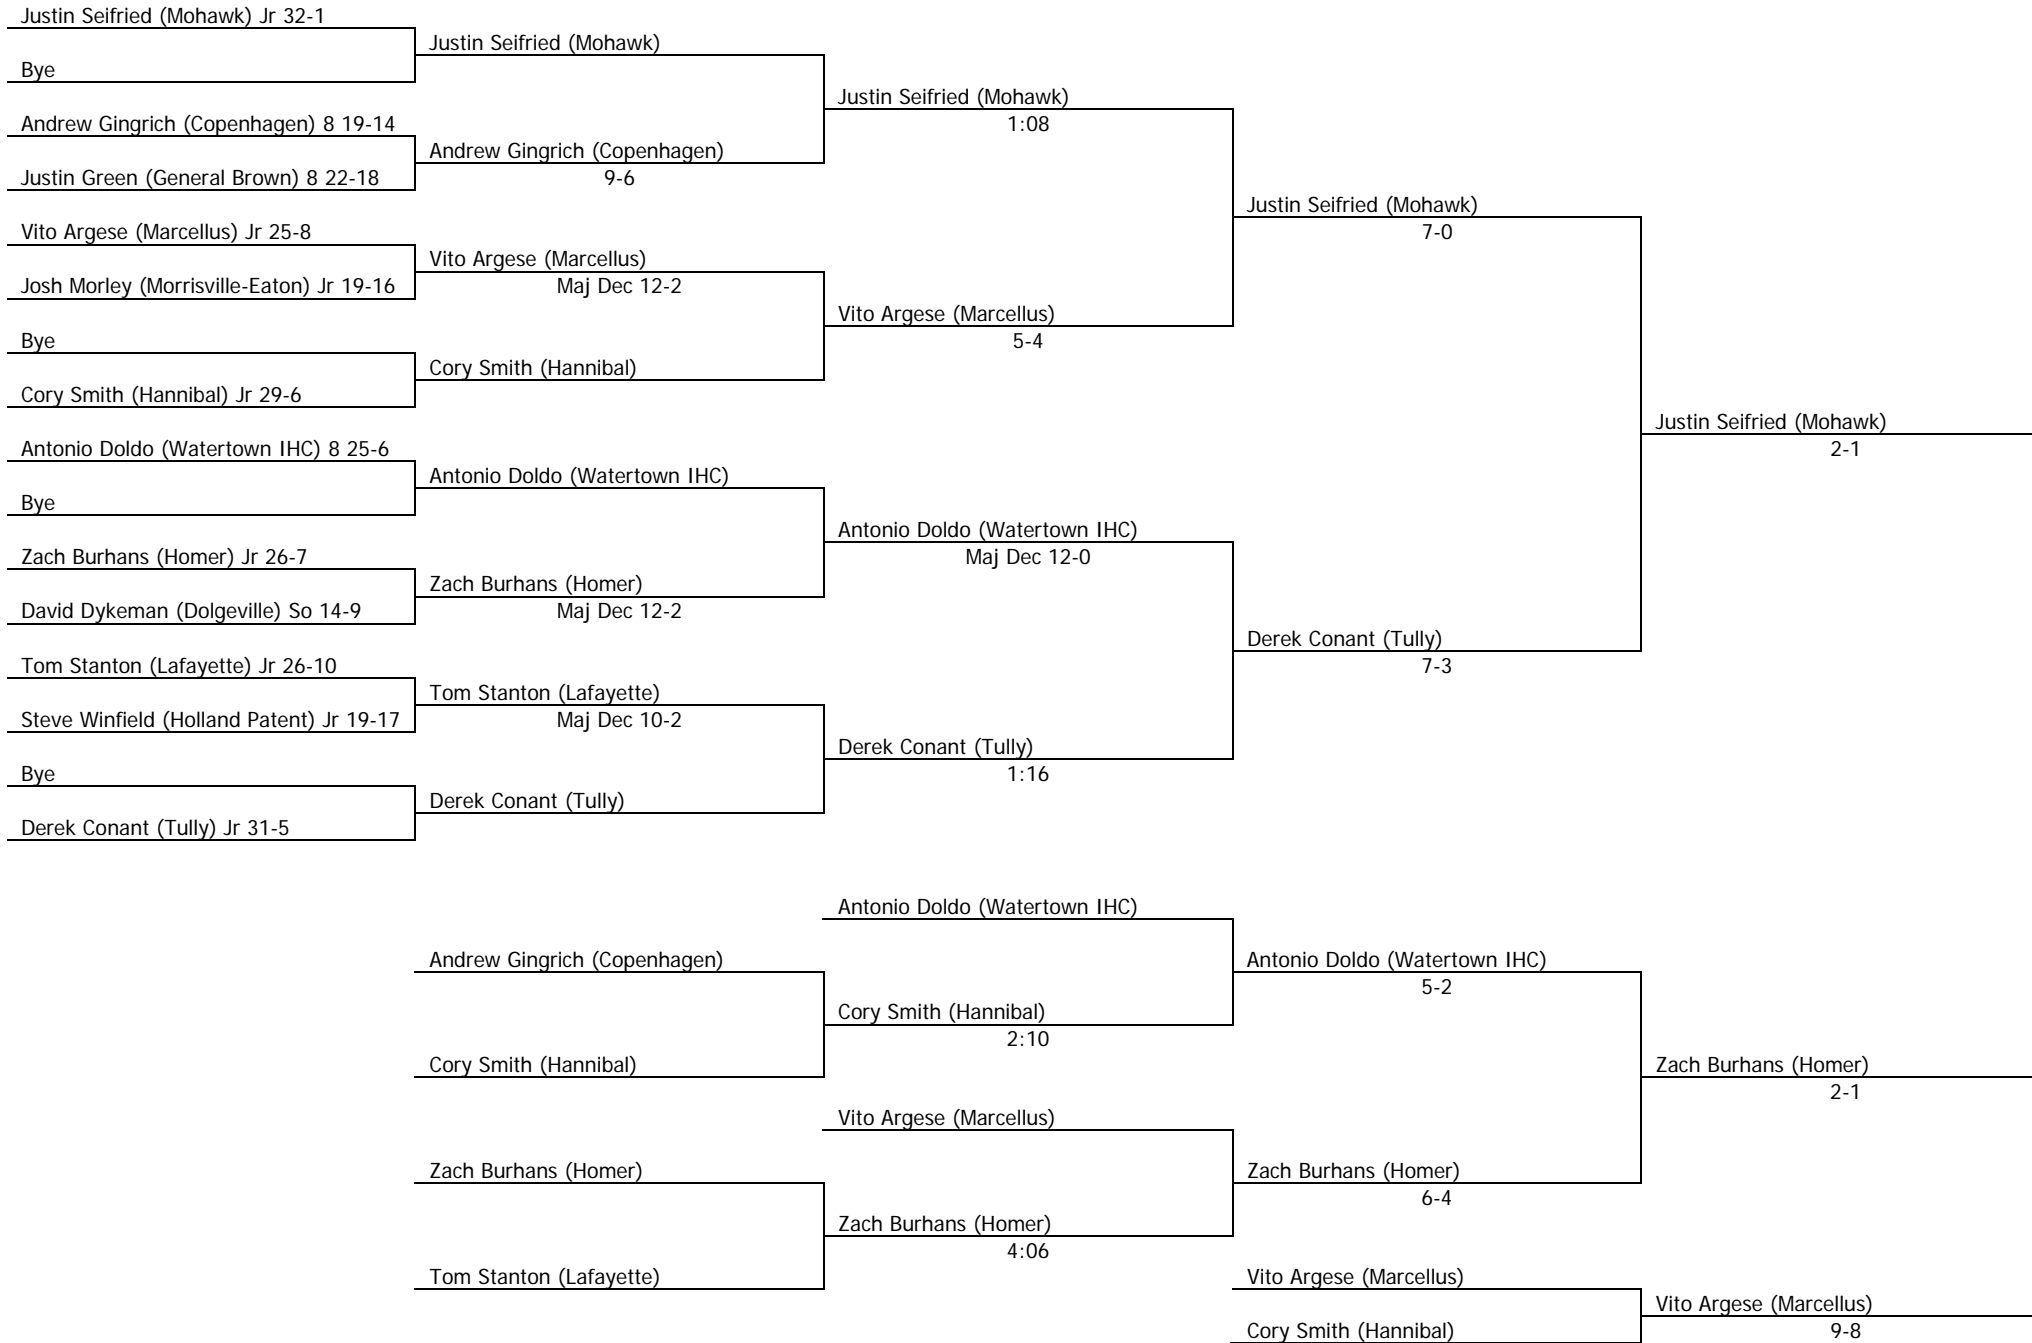

SECTION III DIVISION II CHAMPIONSHIPS

112 LBS