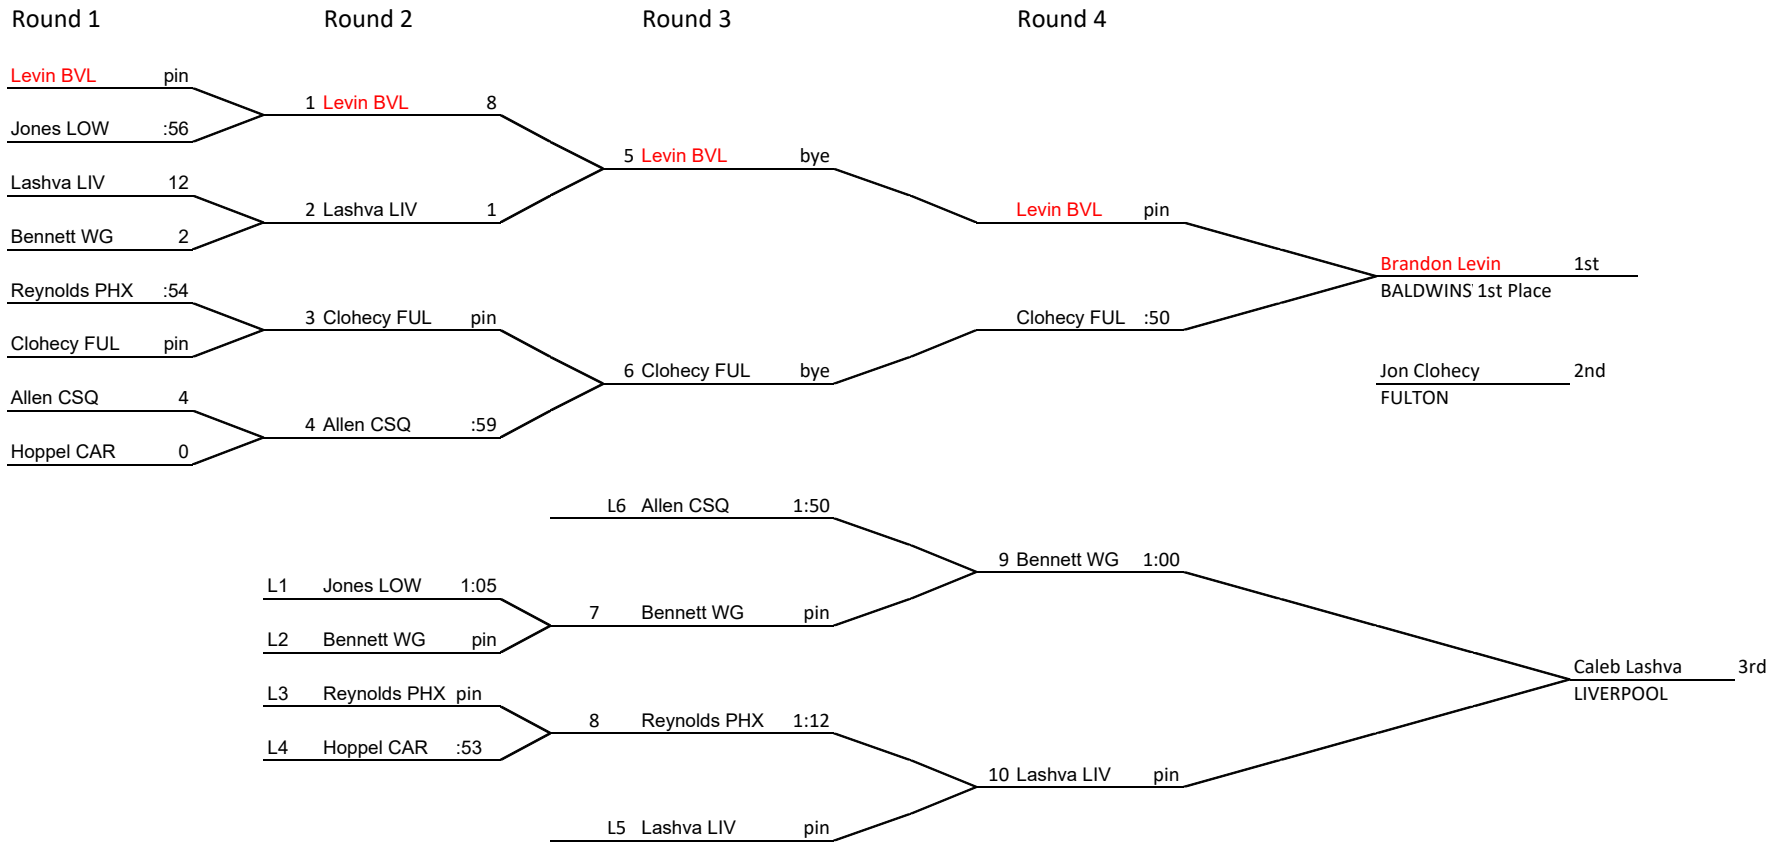

2019 Larry Brown Tournament

Weight: 126B

9 Man Bracket

2019 Larry Brown Tournament

Weight: 132A

8 Man Bracket

2019 Larry Brown Tournament

Weight: 132B

8 Man Bracket

2019 Larry Brown Tournament

Weight: 138A

7 Man Bracket

2019 Larry Brown Tournament

Weight: 138B

6 Man Bracket

2019 Larry Brown Tournament