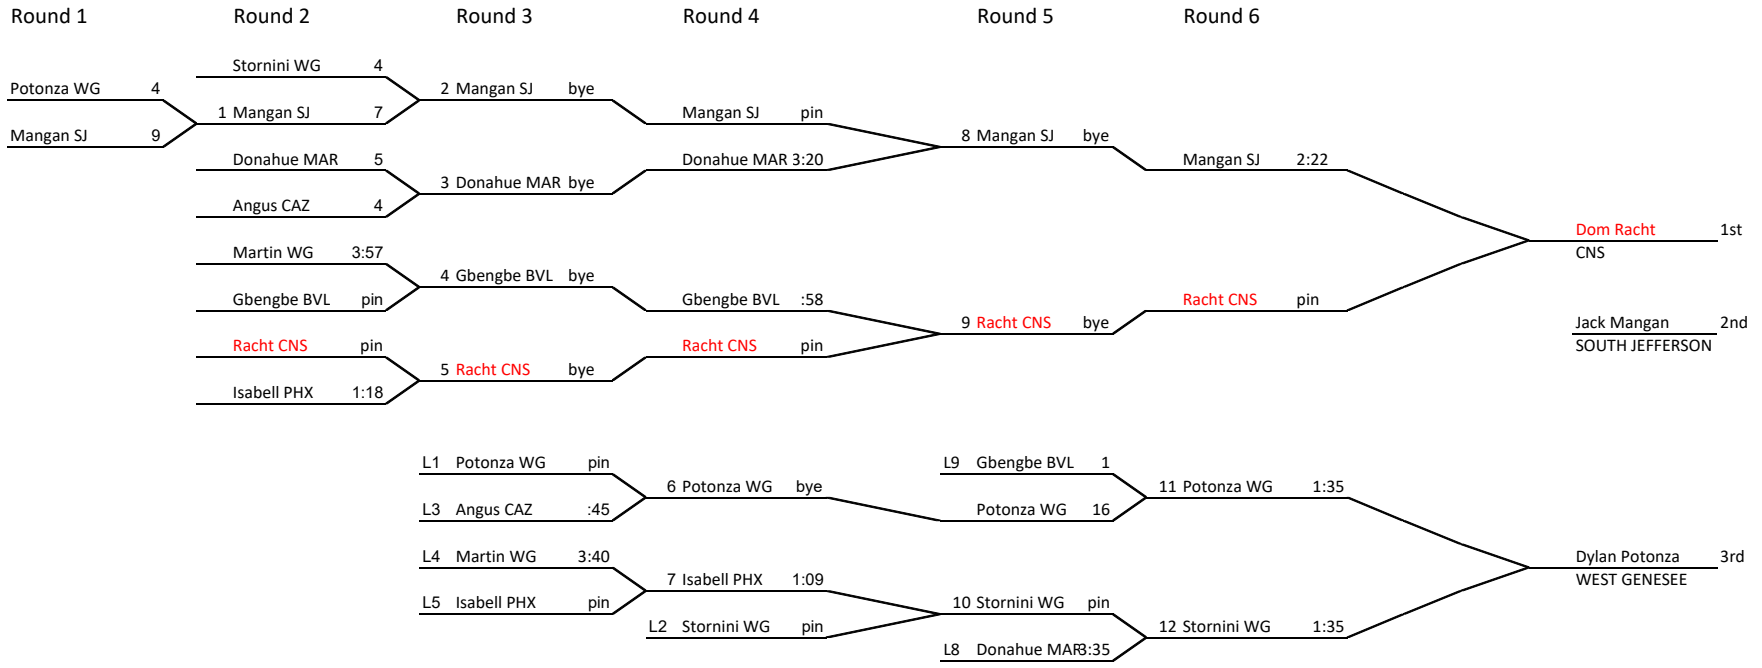

2019 Larry Brown Tournament

Weight: \_\_\_\_\_ 99

10 Man Bracket

2019 Larry Brown Tournament

Weight: 106

9 Man Bracket

12 Man Bracket

2019 Larry Brown Tournament

Weight: 120A

8 Man Bracket

2019 Larry Brown Tournament

Weight: 120B

8 Man Bracket

2019 Larry Brown Tournament

Weight: 126A

9 Man Bracket

2019 Larry Brown Tournament

Weight: 126B

9 Man Bracket

2019 Larry Brown Tournament

Weight: 132A

8 Man Bracket

2019 Larry Brown Tournament

Weight: 132B