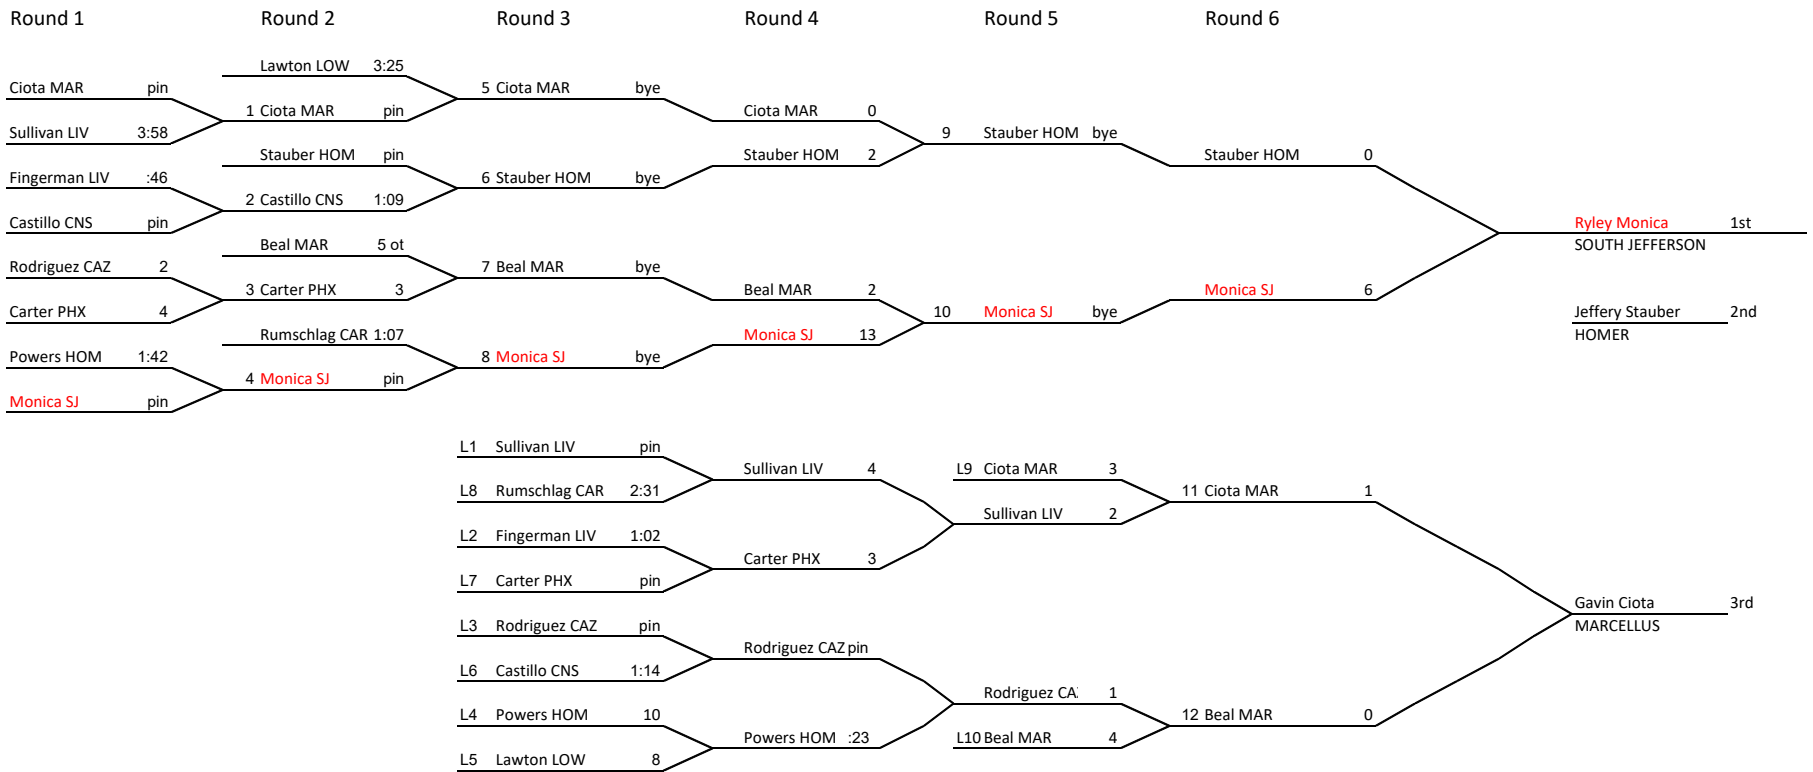

2019 Larry Brown Tournament

Weight: \_\_\_\_\_ 99

10 Man Bracket

2019 Larry Brown Tournament

Weight: 106

9 Man Bracket

12 Man Bracket

2019 Larry Brown Tournament

Weight: 120A

8 Man Bracket

2019 Larry Brown Tournament

Weight: 120B

8 Man Bracket

2019 Larry Brown Tournament

Weight: 126A

9 Man Bracket

2019 Larry Brown Tournament

Weight: 126B

9 Man Bracket

2019 Larry Brown Tournament

Weight: 132A

8 Man Bracket

2019 Larry Brown Tournament

Weight: 132B