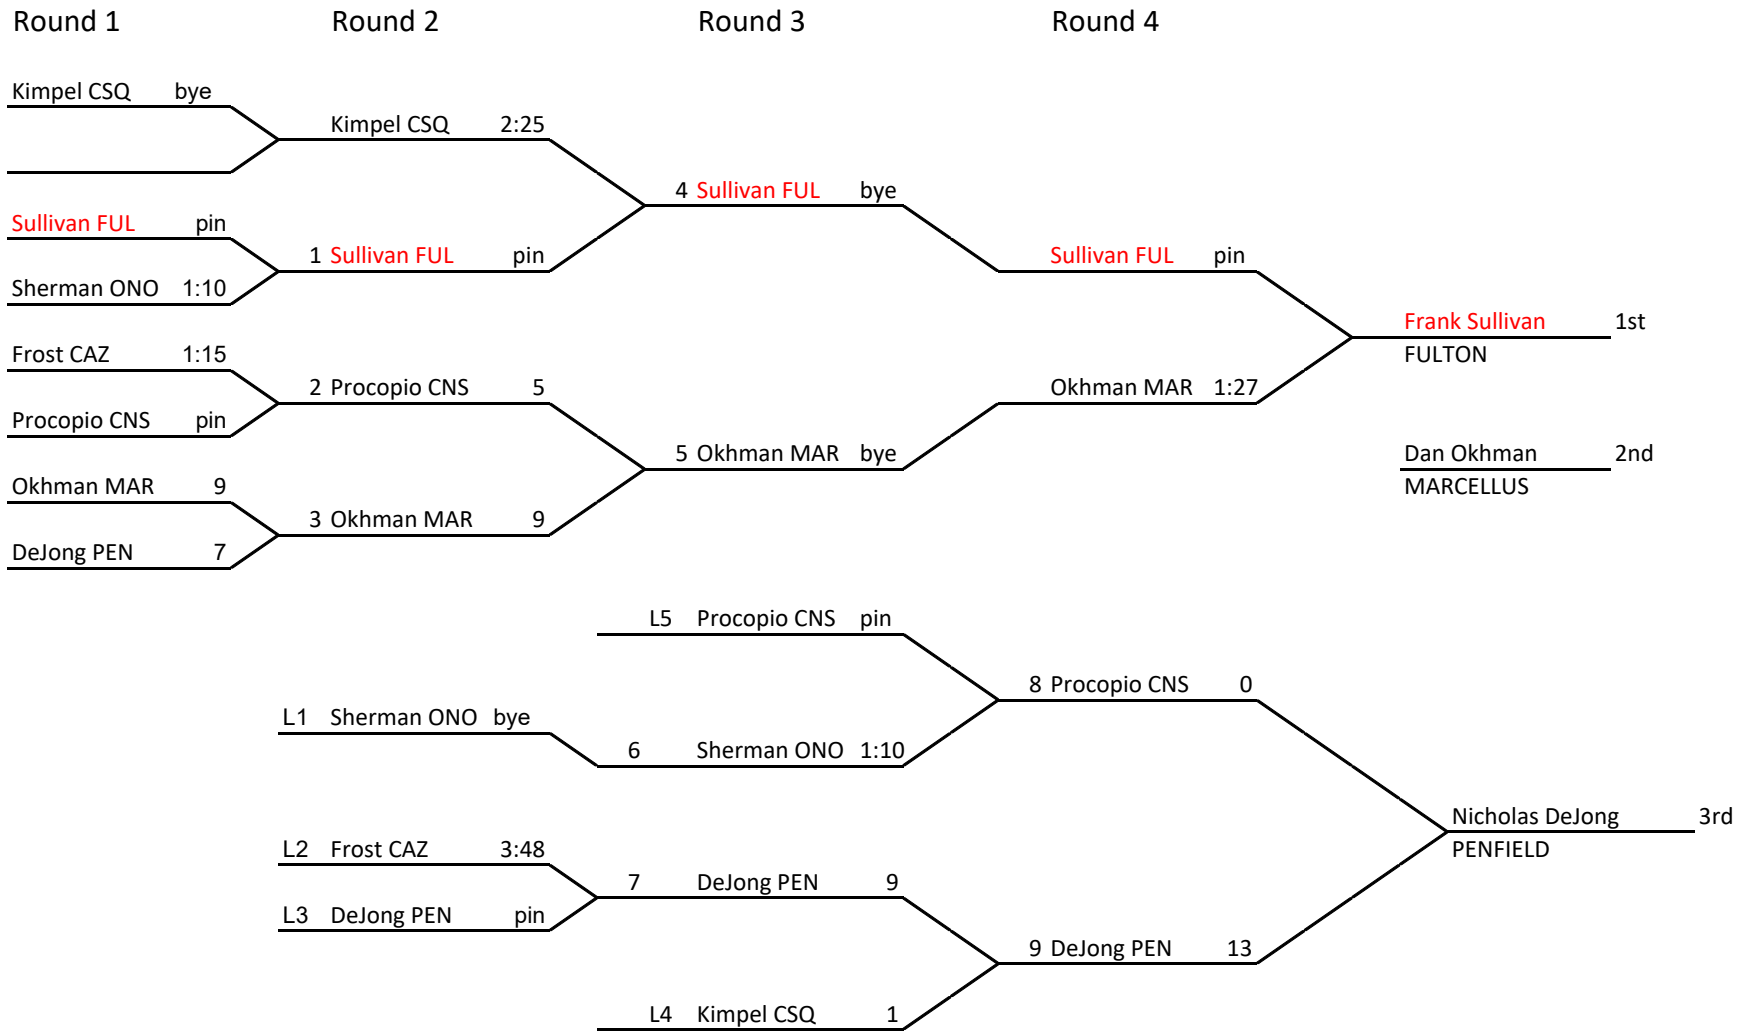

2019 Larry Brown Tournament

Weight: 138A

7 Man Bracket