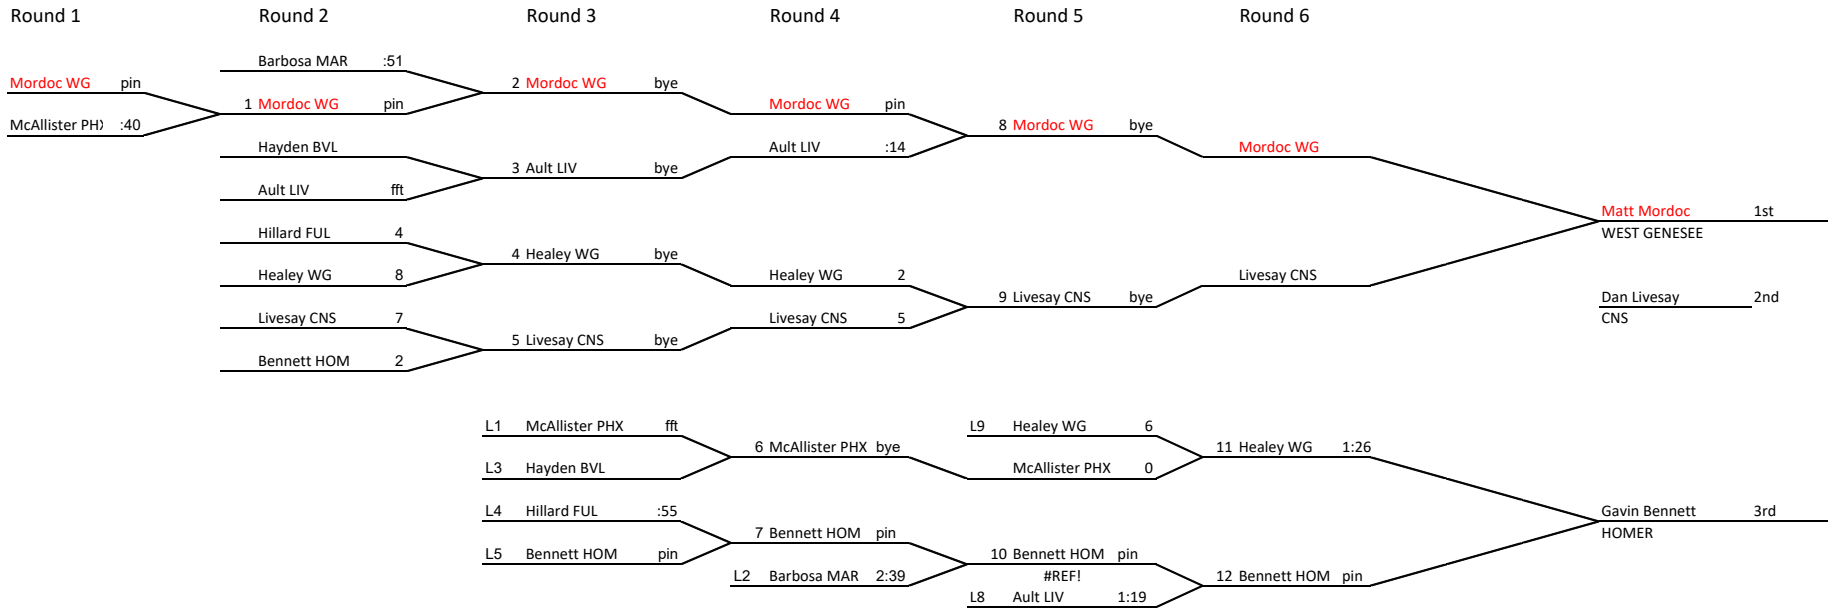

2019 Larry Brown Tournament

Weight: \_\_\_\_\_ 99

10 Man Bracket

2019 Larry Brown Tournament

Weight: 106

9 Man Bracket

12 Man Bracket

2019 Larry Brown Tournament

Weight: 120A

8 Man Bracket

2019 Larry Brown Tournament

Weight: 120B

8 Man Bracket

2019 Larry Brown Tournament

Weight: 126A

9 Man Bracket

2019 Larry Brown Tournament

Weight: 126B

9 Man Bracket

2019 Larry Brown Tournament

Weight: 132A

8 Man Bracket

2019 Larry Brown Tournament

Weight: 132B