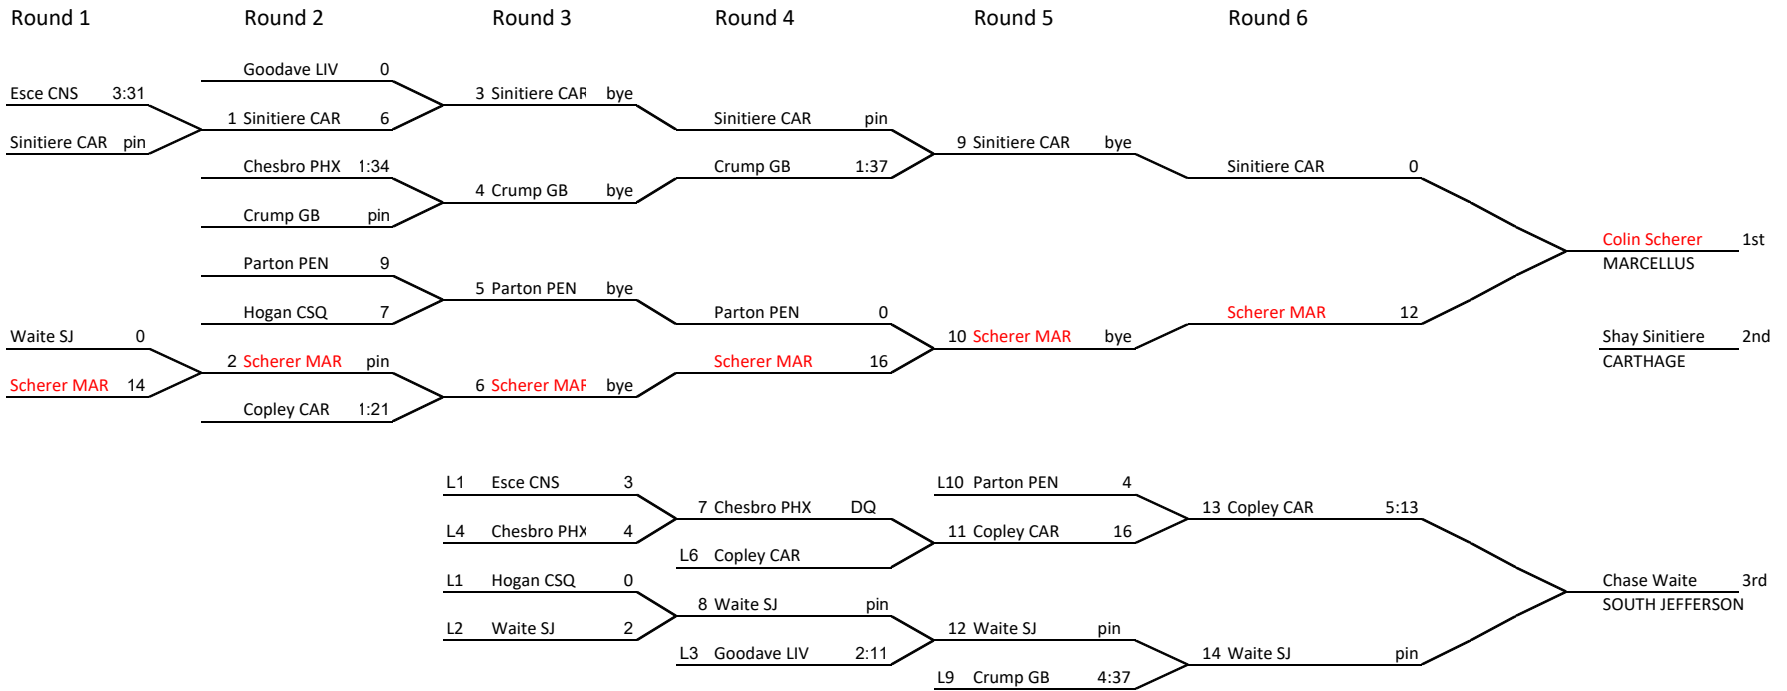

2019 Larry Brown Tournament

Weight: \_\_\_\_\_ 99

10 Man Bracket

2019 Larry Brown Tournament

Weight: 106

9 Man Bracket

12 Man Bracket

2019 Larry Brown Tournament

Weight: 120A

8 Man Bracket

2019 Larry Brown Tournament

Weight: 120B

8 Man Bracket

2019 Larry Brown Tournament

Weight: 126A

9 Man Bracket

2019 Larry Brown Tournament

Weight: 126B

9 Man Bracket

2019 Larry Brown Tournament

Weight: 132A

8 Man Bracket

2019 Larry Brown Tournament

Weight: 132B