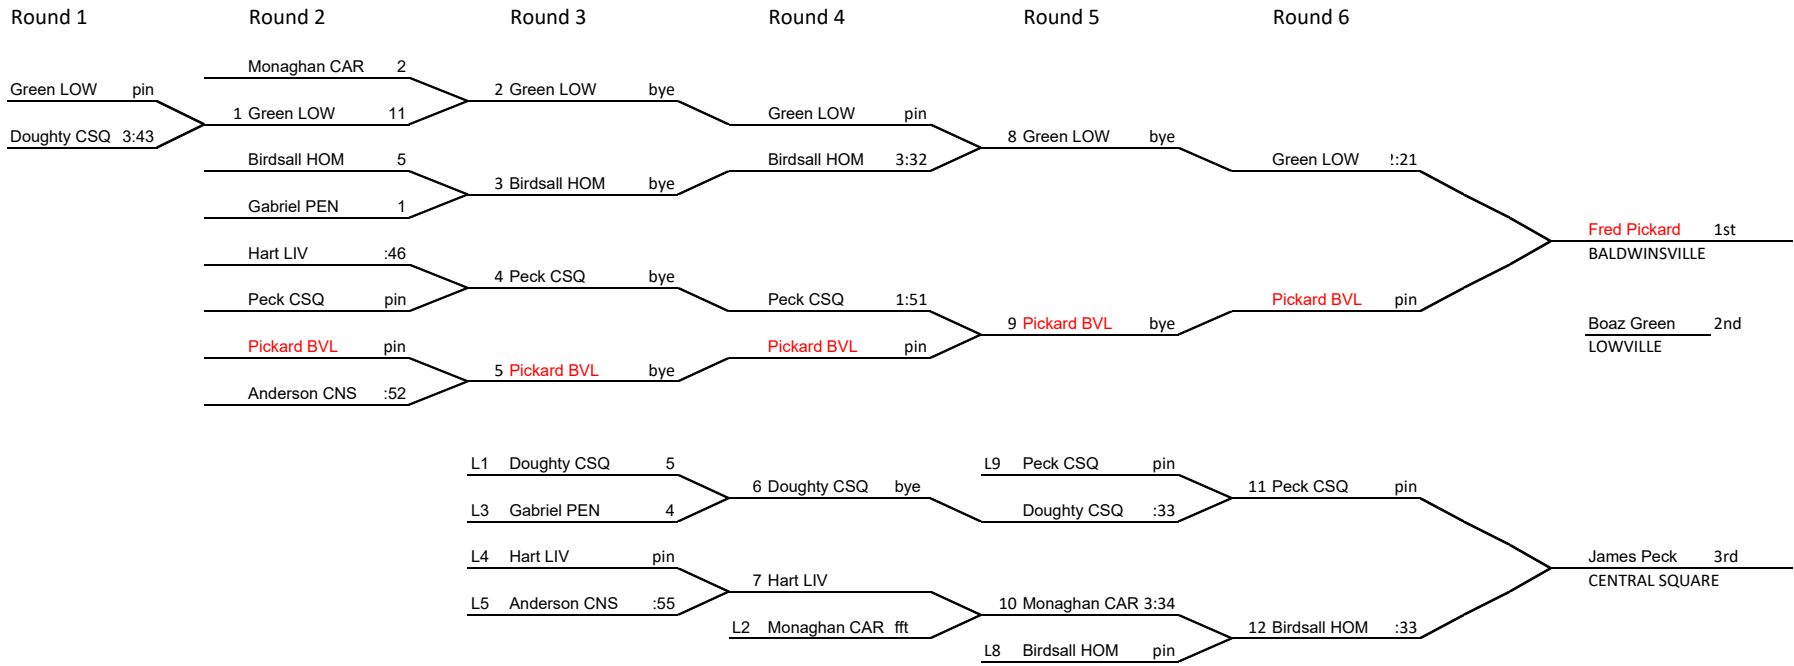

2019 Larry Brown Tournament

Weight: 152B

10 Man Bracket

10 Man Bracket

2019 Larry Brown Tournament

Weight: 170A

8 Man Bracket

2019 Larry Brown Tournament

Weight: 170B

7 Man Bracket

2019 Larry Brown Tournament

Weight: 182A

9 Man Bracket

2019 Larry Brown Tournament

Weight: 182B

8 Man Bracket

2019 Larry Brown Tournament

Weight: 195A

9 Man Bracket

2019 Larry Brown Tournament

Weight: 195B

8 Man Bracket

2019 Larry Brown Tournament

Weight: 220