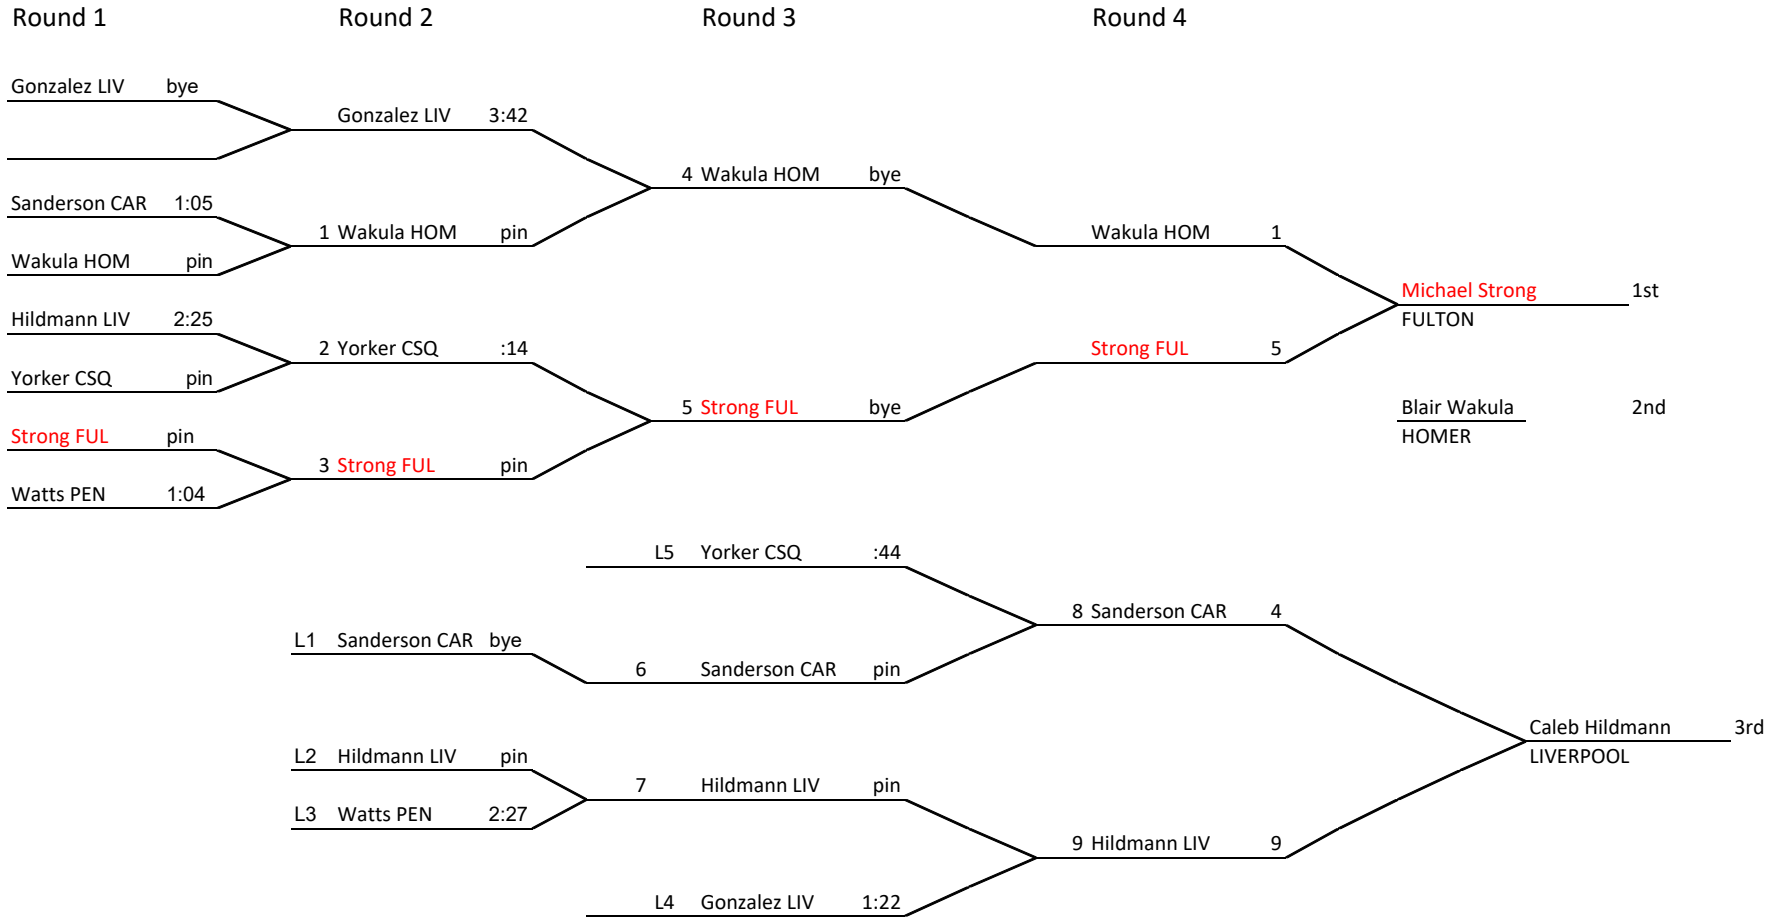

Weight: 145A

11 Man Bracket

2019 Larry Brown Tournament

Weight: 145B

10 Man Bracket

2019 Larry Brown Tournament

Weight: 152A

11 Man Bracket

2019 Larry Brown Tournament

Weight: 152B

10 Man Bracket

10 Man Bracket

2019 Larry Brown Tournament

Weight: 170A

8 Man Bracket

2019 Larry Brown Tournament

Weight: 170B

7 Man Bracket

2019 Larry Brown Tournament

Weight: 182A

9 Man Bracket

2019 Larry Brown Tournament

Weight: 182B

8 Man Bracket