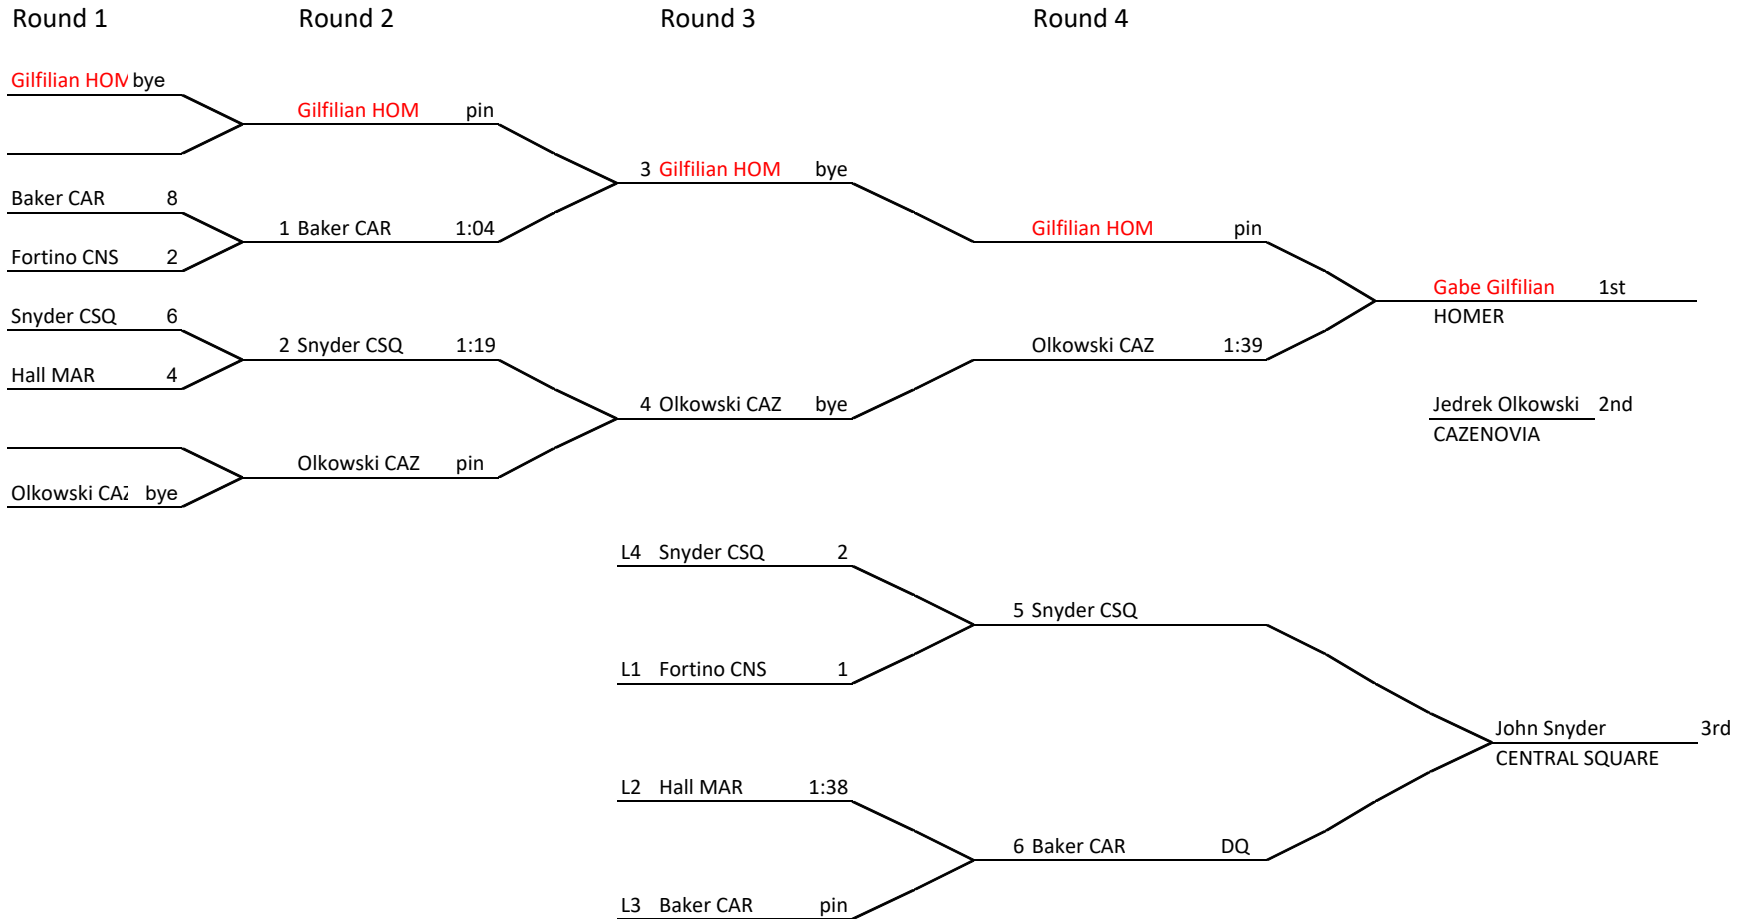

8 Man Bracket

2019 Larry Brown Tournament

Weight: 138A

7 Man Bracket

2019 Larry Brown Tournament

Weight: 138B

6 Man Bracket

2019 Larry Brown Tournament

Weight: 145A

11 Man Bracket

2019 Larry Brown Tournament

Weight: 145B

10 Man Bracket

2019 Larry Brown Tournament

Weight: 152A

11 Man Bracket