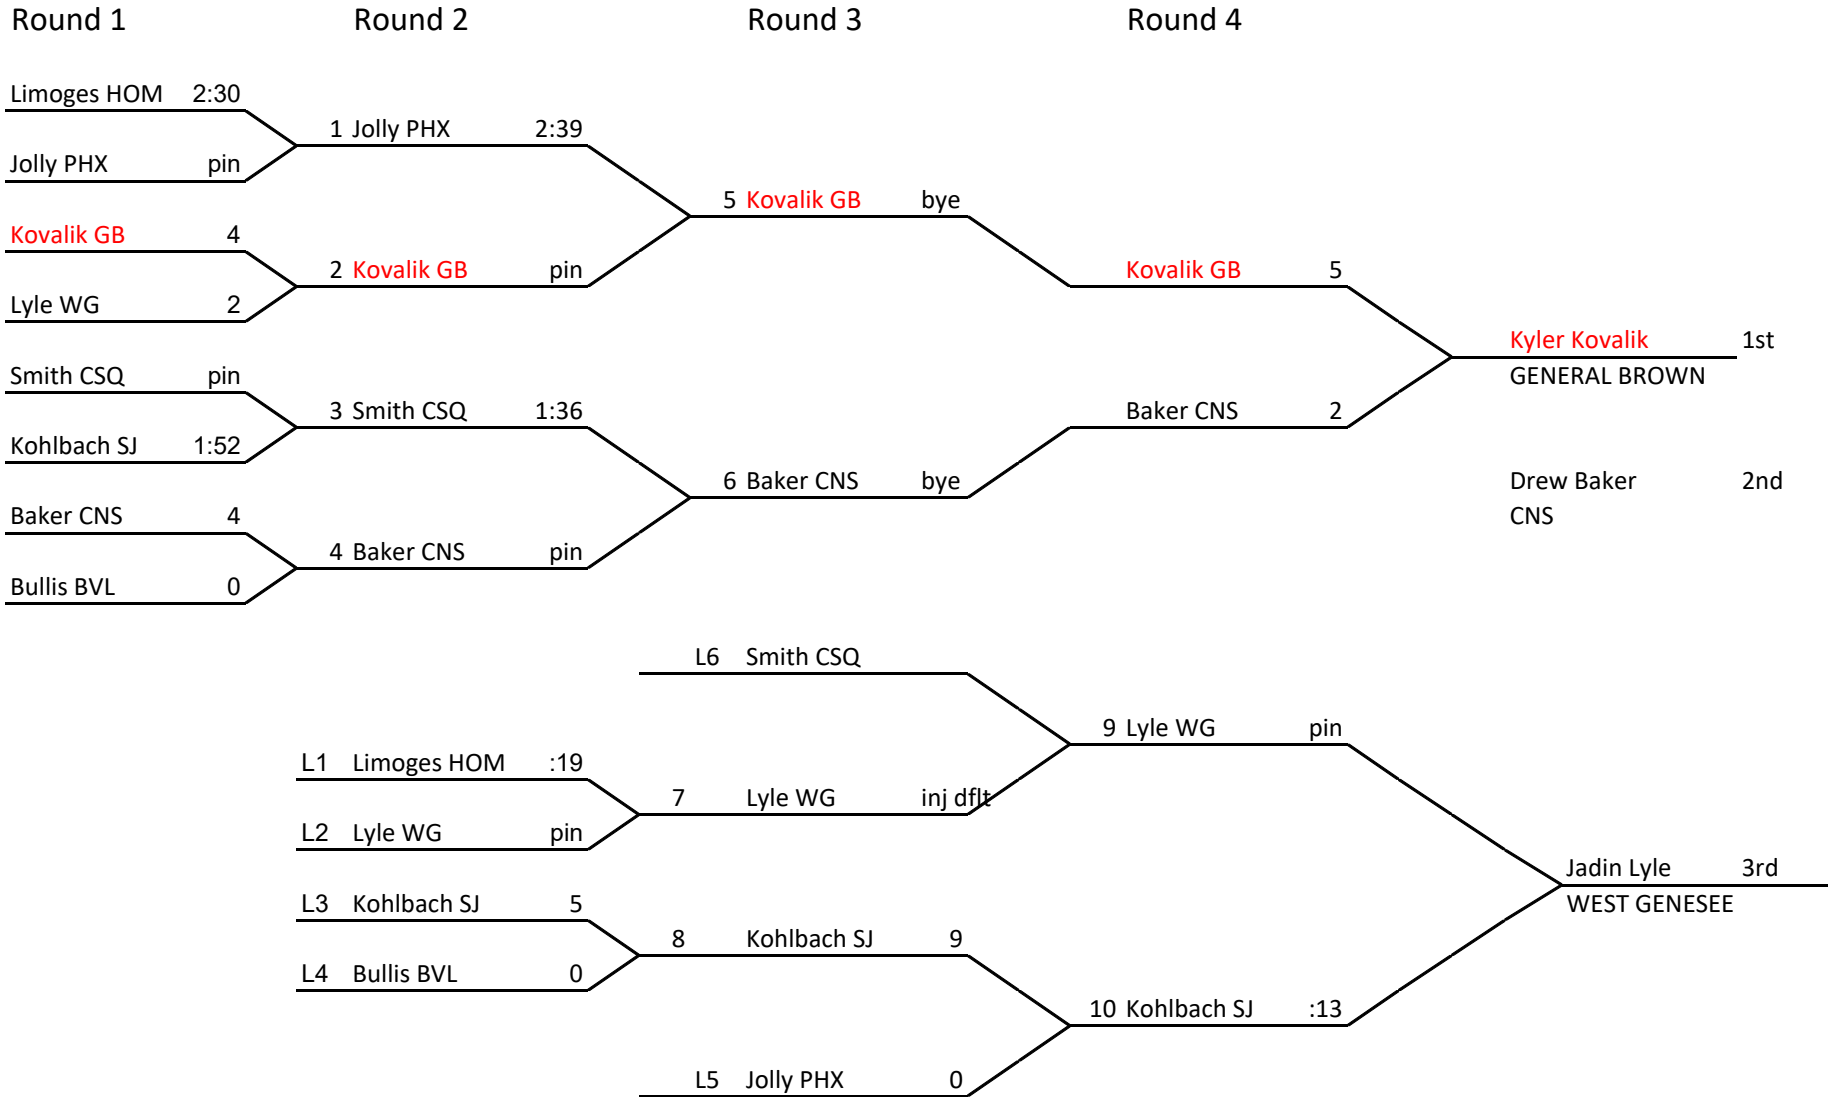

2019 Larry Brown Tournament

Weight: \_\_\_\_\_ 99

10 Man Bracket

2019 Larry Brown Tournament

Weight: 106

9 Man Bracket

12 Man Bracket

2019 Larry Brown Tournament

Weight: 120A

8 Man Bracket

2019 Larry Brown Tournament

Weight: 120B

8 Man Bracket

2019 Larry Brown Tournament

Weight: 126A

9 Man Bracket