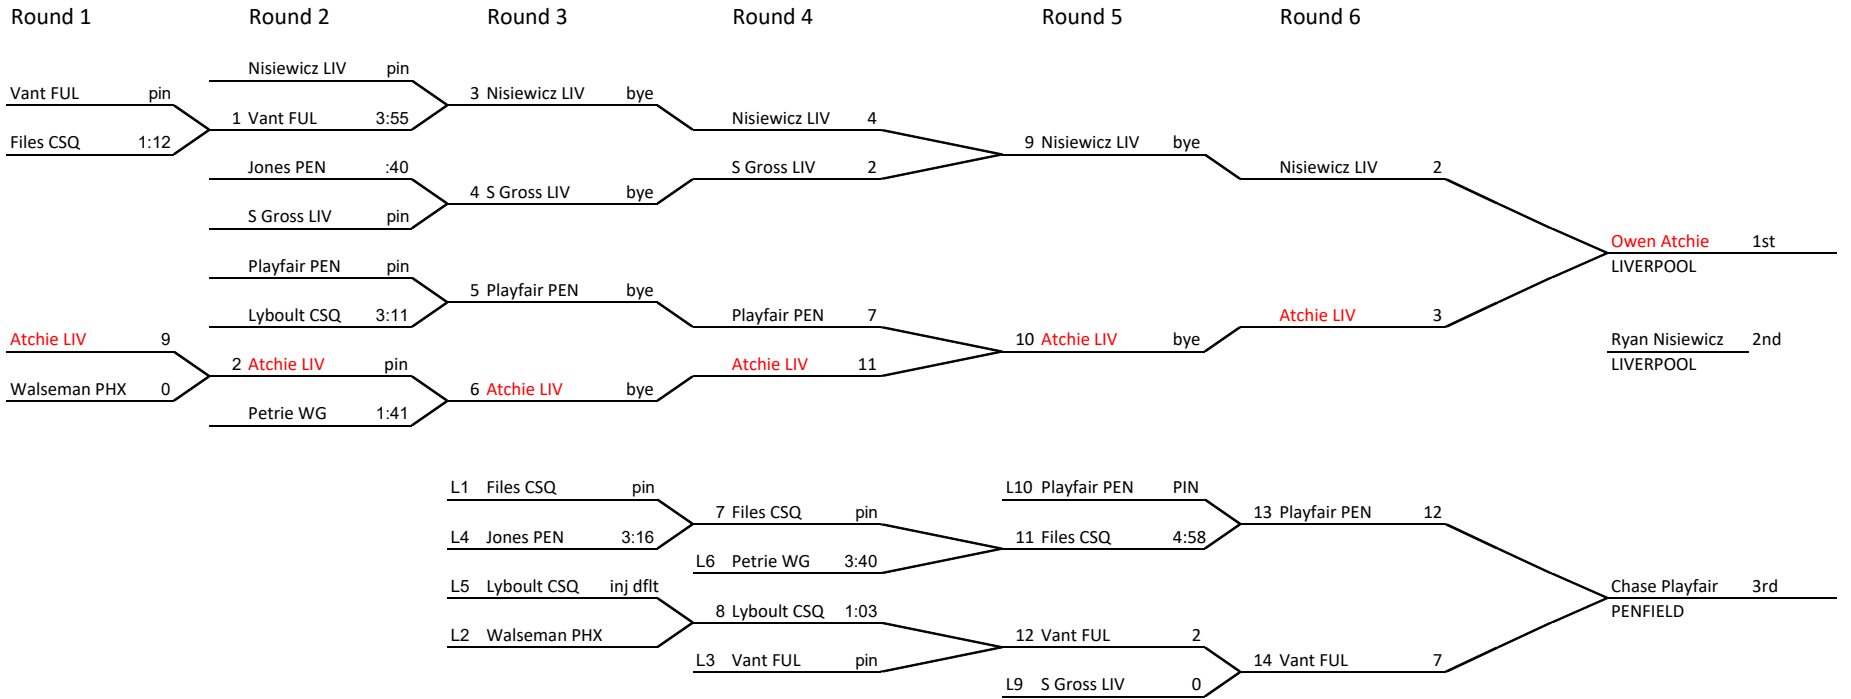

Weight: 145A

11 Man Bracket

2019 Larry Brown Tournament

Weight: 145B

10 Man Bracket

2019 Larry Brown Tournament

Weight: 152A

11 Man Bracket

2019 Larry Brown Tournament

Weight: 152B

10 Man Bracket

10 Man Bracket

2019 Larry Brown Tournament

Weight: 170A

8 Man Bracket

2019 Larry Brown Tournament