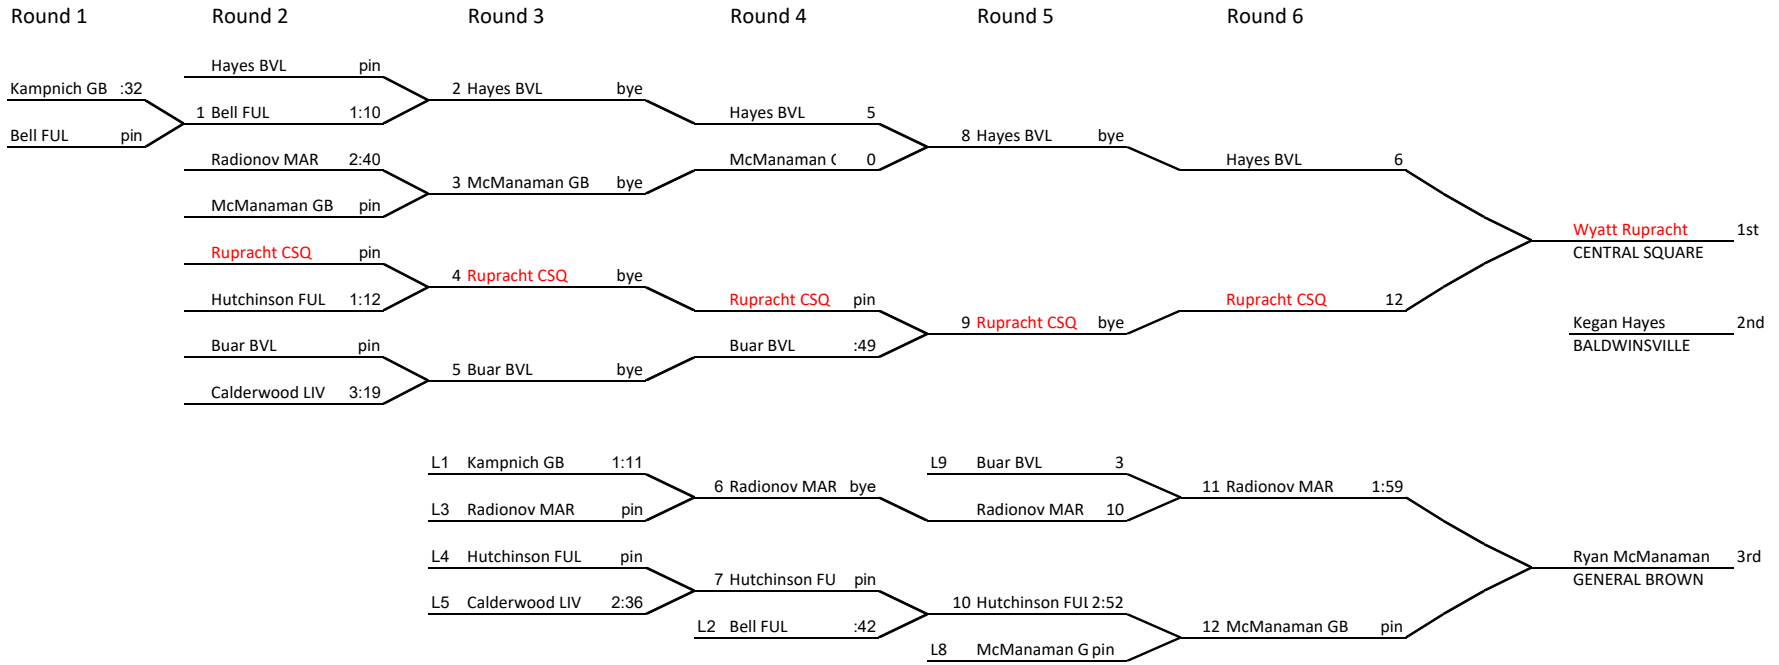

2019 Larry Brown Tournament

Weight: \_\_\_\_\_ 99

10 Man Bracket

2019 Larry Brown Tournament

Weight: 106

9 Man Bracket

12 Man Bracket

2019 Larry Brown Tournament

Weight: 120A

8 Man Bracket

2019 Larry Brown Tournament

Weight: 120B

8 Man Bracket

2019 Larry Brown Tournament

Weight: 126A

9 Man Bracket

2019 Larry Brown Tournament

Weight: 126B

9 Man Bracket

2019 Larry Brown Tournament

Weight: 132A

8 Man Bracket

2019 Larry Brown Tournament

Weight: 132B