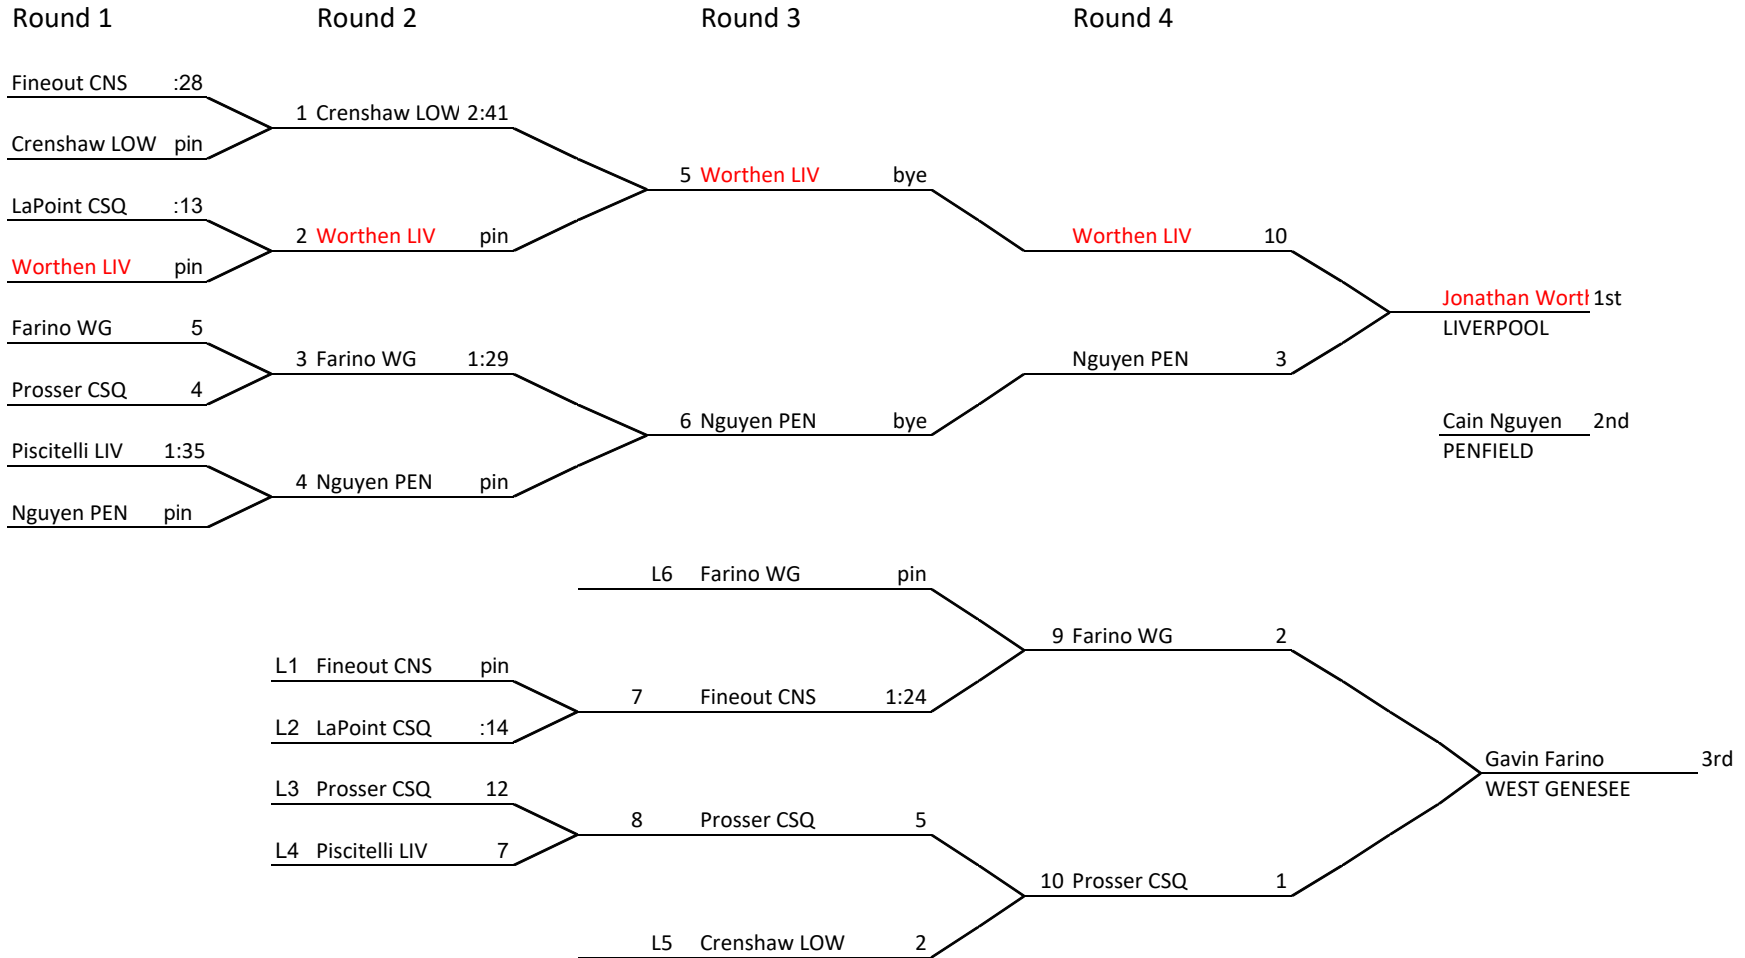

2019 Larry Brown Tournament

Weight: 152B

10 Man Bracket

10 Man Bracket

2019 Larry Brown Tournament

Weight: 170A

8 Man Bracket

2019 Larry Brown Tournament

Weight: 170B

7 Man Bracket

2019 Larry Brown Tournament

Weight: 182A

9 Man Bracket

2019 Larry Brown Tournament

Weight: 182B

8 Man Bracket

2019 Larry Brown Tournament

Weight: 195A

9 Man Bracket

2019 Larry Brown Tournament

Weight: 195B

8 Man Bracket

2019 Larry Brown Tournament

Weight: 220

12 Man Bracket

2019 Larry Brown Tournament

Weight: 285A

8 Man Bracket

2019 Larry Brown Tournament

Weight: 285B

6 Man Bracket