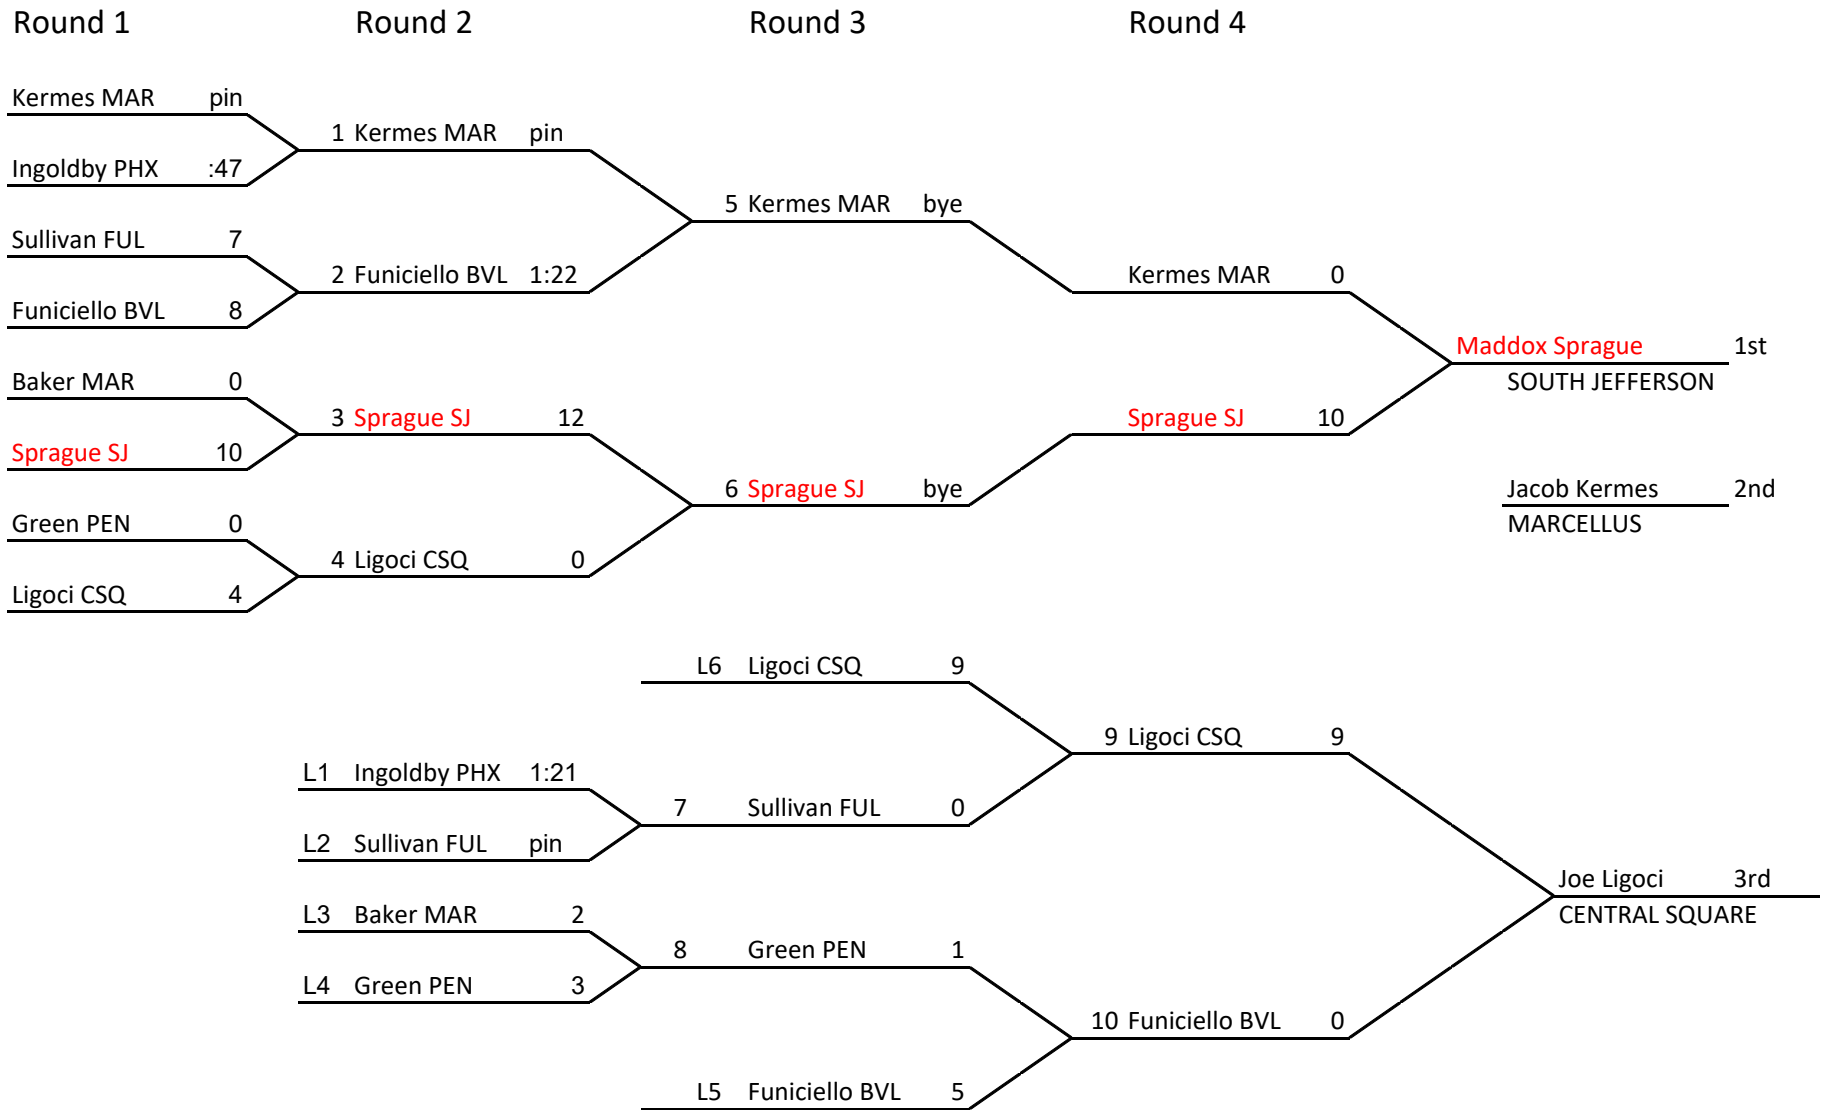

Weight: 120A

8 Man Bracket

2019 Larry Brown Tournament

Weight: 120B

8 Man Bracket

2019 Larry Brown Tournament

Weight: 126A

9 Man Bracket

2019 Larry Brown Tournament

Weight: 126B

9 Man Bracket

2019 Larry Brown Tournament

Weight: 132A

8 Man Bracket

2019 Larry Brown Tournament

Weight: 132B

8 Man Bracket

2019 Larry Brown Tournament

Weight: 138A

7 Man Bracket

2019 Larry Brown Tournament

Weight: 138B

6 Man Bracket

2019 Larry Brown Tournament

Weight: 145A

11 Man Bracket

2019 Larry Brown Tournament

Weight: 145B

10 Man Bracket

2019 Larry Brown Tournament

Weight: 152A

11 Man Bracket