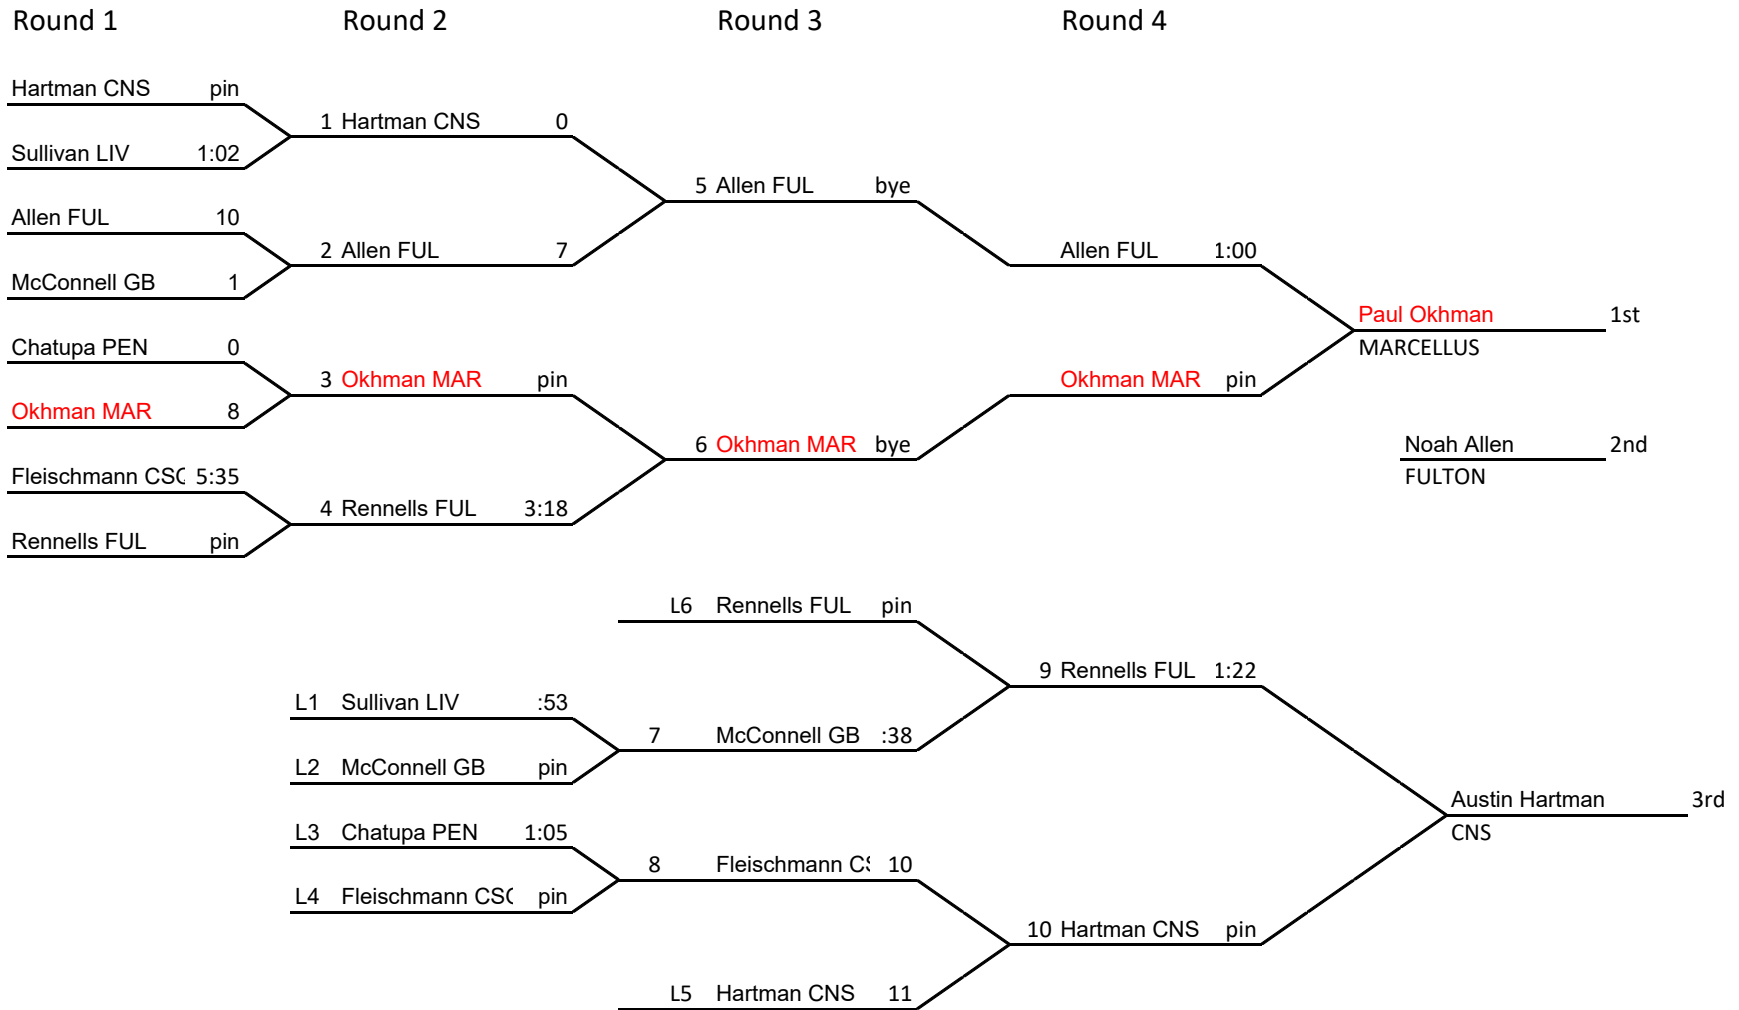

2019 Larry Brown Tournament

Weight: 152B

10 Man Bracket

10 Man Bracket

2019 Larry Brown Tournament

Weight: 170A

8 Man Bracket

2019 Larry Brown Tournament

Weight: 170B

7 Man Bracket

2019 Larry Brown Tournament

Weight: 182A

9 Man Bracket

2019 Larry Brown Tournament

Weight: 182B

8 Man Bracket

2019 Larry Brown Tournament

Weight: 195A

9 Man Bracket

2019 Larry Brown Tournament

Weight: 195B

8 Man Bracket

2019 Larry Brown Tournament

Weight: 220