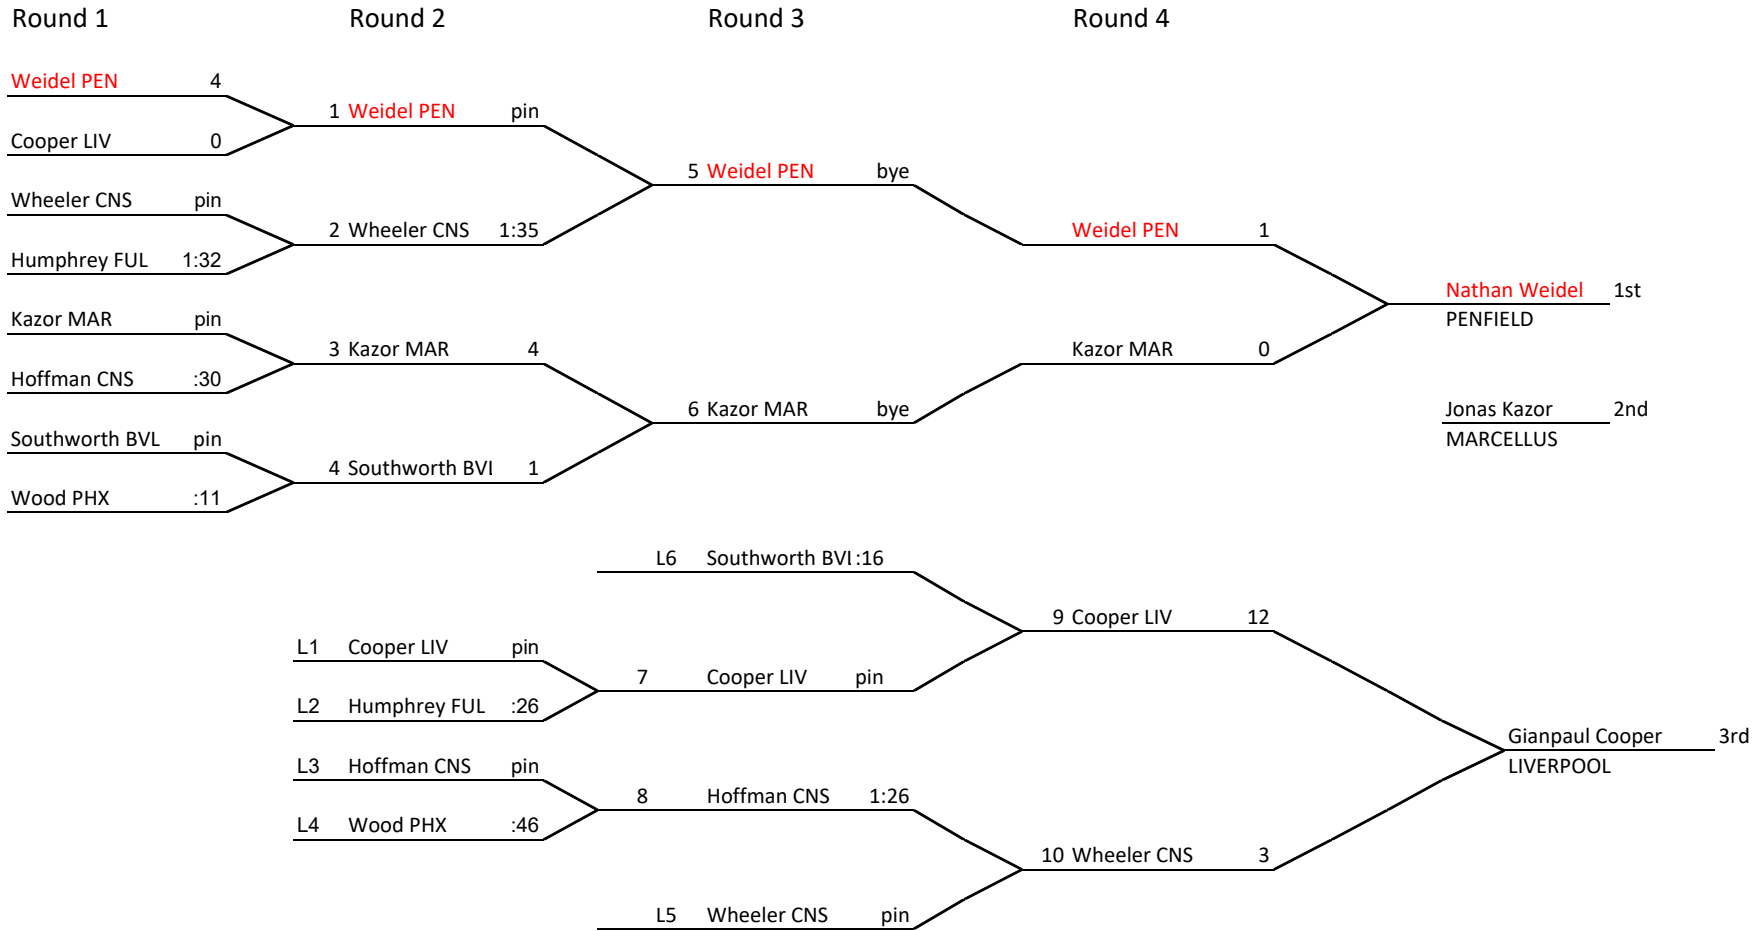

Weight: 145A

11 Man Bracket

2019 Larry Brown Tournament

Weight: 145B

10 Man Bracket

2019 Larry Brown Tournament

Weight: 152A

11 Man Bracket

2019 Larry Brown Tournament

Weight: 152B

10 Man Bracket

10 Man Bracket

2019 Larry Brown Tournament

Weight: 170A

8 Man Bracket

2019 Larry Brown Tournament

Weight: 170B

7 Man Bracket

2019 Larry Brown Tournament

Weight: 182A

9 Man Bracket

2019 Larry Brown Tournament

Weight: 182B

8 Man Bracket