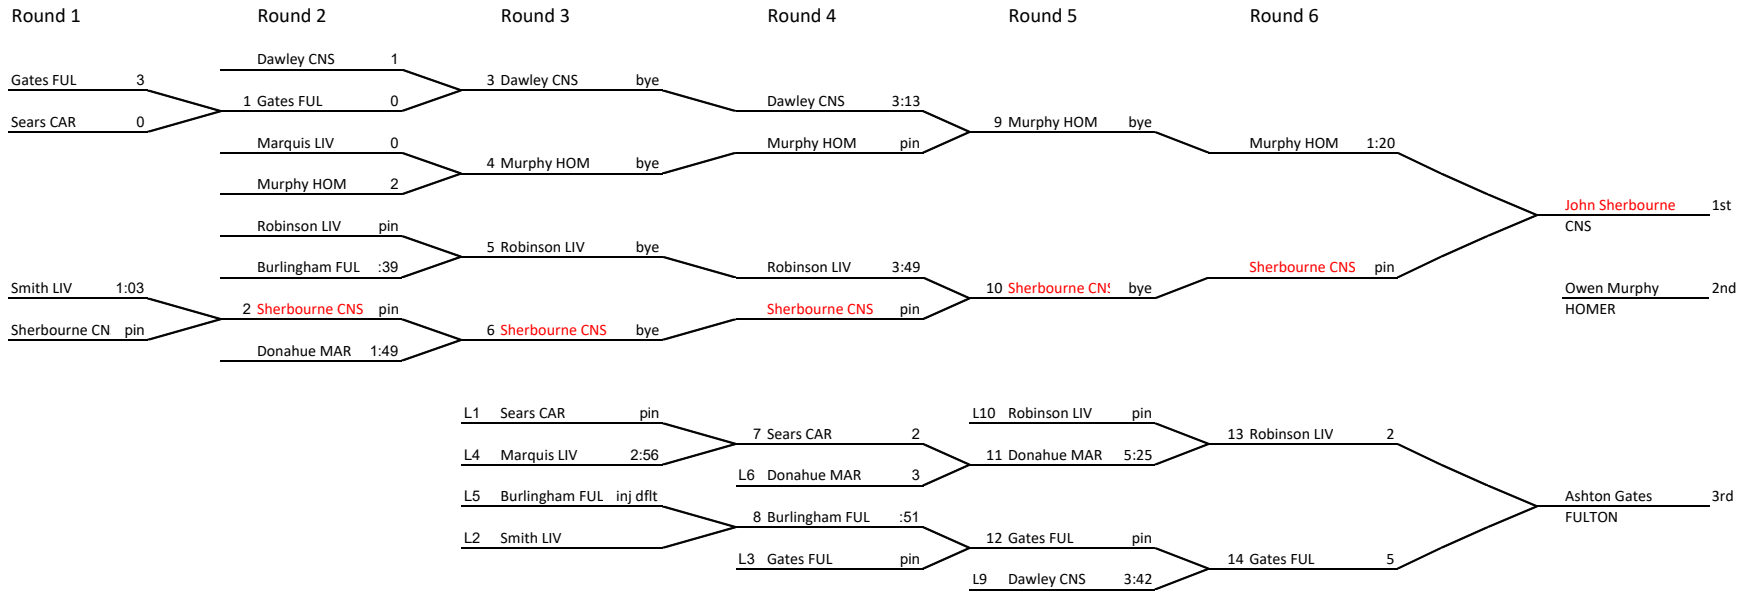

Weight: 145A

11 Man Bracket

2019 Larry Brown Tournament

Weight: 145B

10 Man Bracket

2019 Larry Brown Tournament

Weight: 152A

11 Man Bracket

2019 Larry Brown Tournament

Weight: 152B

10 Man Bracket

10 Man Bracket

2019 Larry Brown Tournament

Weight: 170A

8 Man Bracket

2019 Larry Brown Tournament