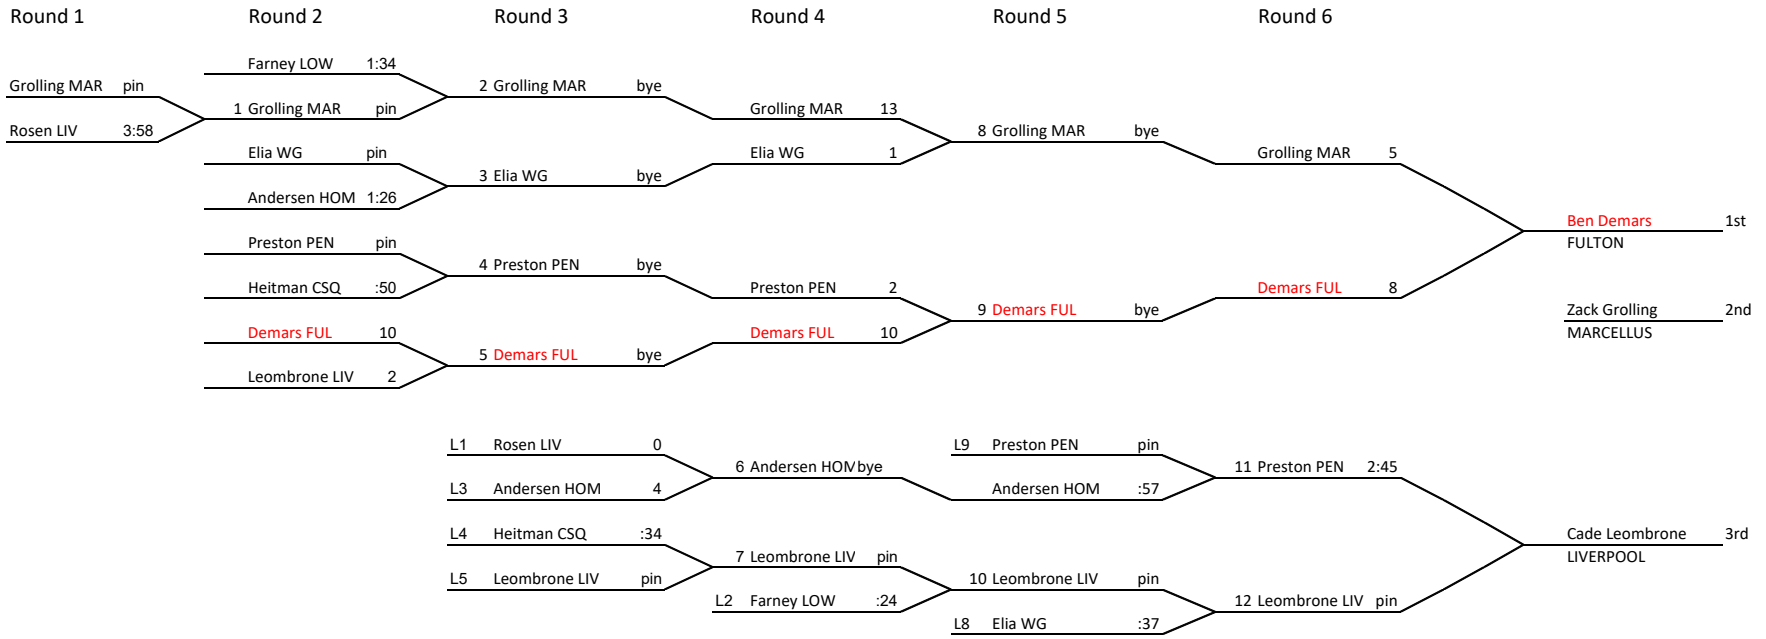

2019 Larry Brown Tournament

Weight: 152B

10 Man Bracket

10 Man Bracket

2019 Larry Brown Tournament

Weight: 170A

8 Man Bracket

2019 Larry Brown Tournament

Weight: 170B

7 Man Bracket

2019 Larry Brown Tournament

Weight: 182A

9 Man Bracket

2019 Larry Brown Tournament

Weight: 182B

8 Man Bracket

2019 Larry Brown Tournament

Weight: 195A

9 Man Bracket

2019 Larry Brown Tournament

Weight: 195B

8 Man Bracket

2019 Larry Brown Tournament

Weight: 220