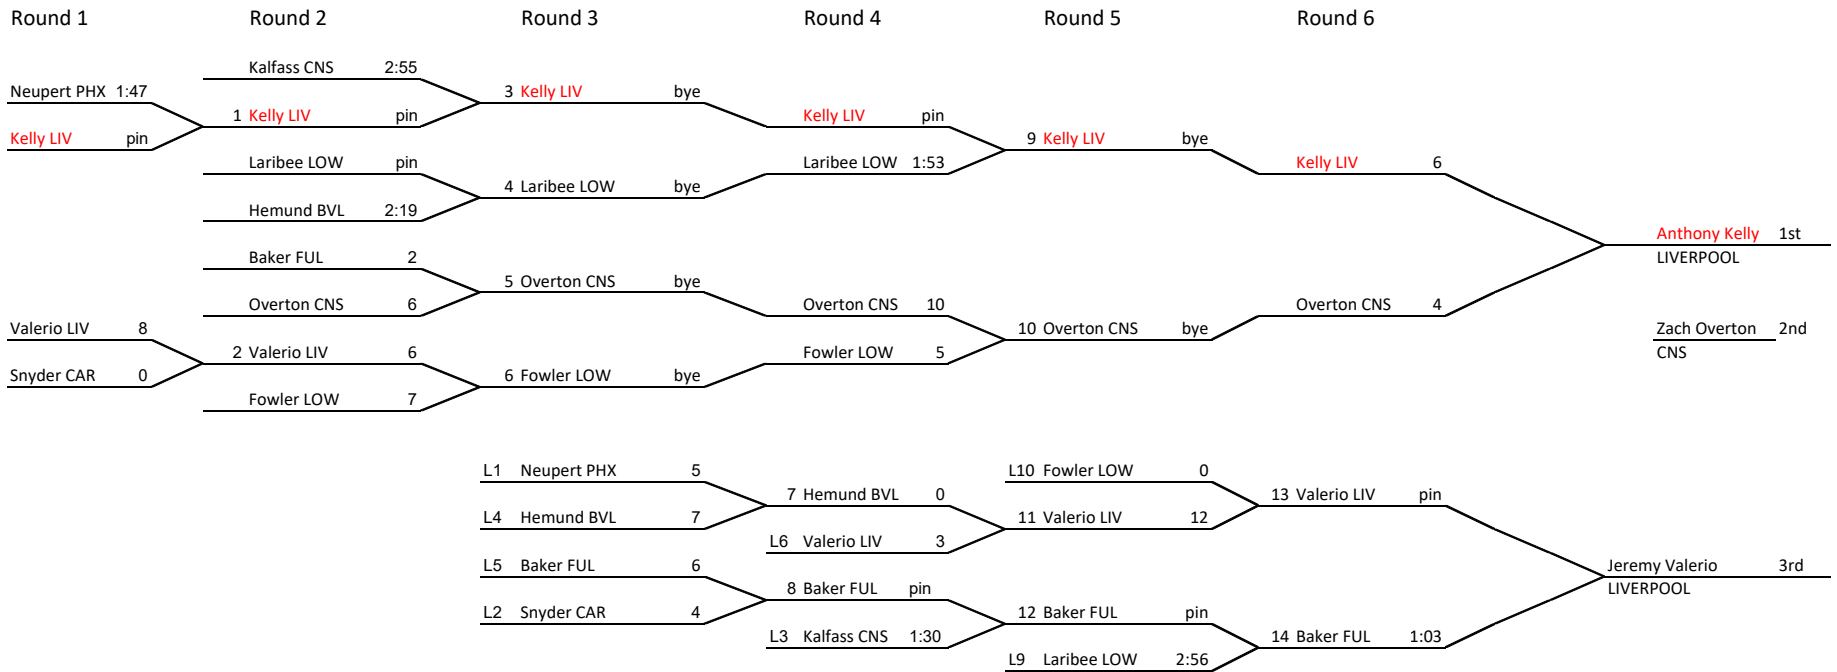

Weight: 145A

11 Man Bracket

2019 Larry Brown Tournament

Weight: 145B

10 Man Bracket

2019 Larry Brown Tournament

Weight: 152A

11 Man Bracket

2019 Larry Brown Tournament

Weight: 152B

10 Man Bracket

10 Man Bracket

2019 Larry Brown Tournament

Weight: 170A

8 Man Bracket

2019 Larry Brown Tournament