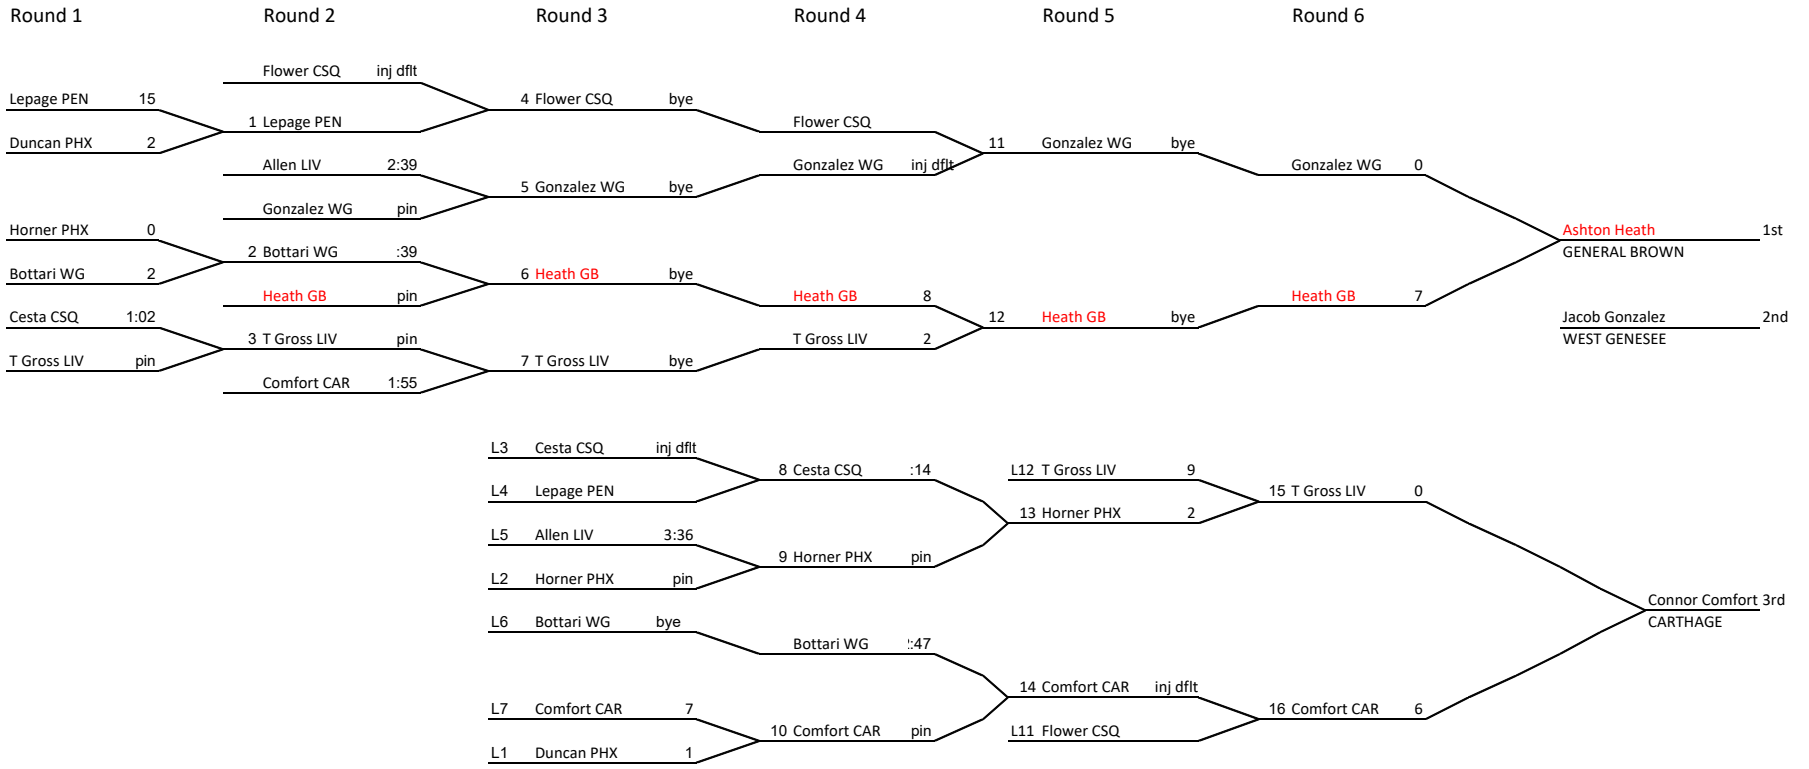

8 Man Bracket

2019 Larry Brown Tournament

Weight: 138A

7 Man Bracket

2019 Larry Brown Tournament

Weight: 138B

6 Man Bracket

2019 Larry Brown Tournament

Weight: 145A

11 Man Bracket

2019 Larry Brown Tournament

Weight: 145B

10 Man Bracket

2019 Larry Brown Tournament

Weight: 152A

11 Man Bracket

2019 Larry Brown Tournament

Weight: 152B

10 Man Bracket

10 Man Bracket

2019 Larry Brown Tournament

Weight: 170A

8 Man Bracket

2019 Larry Brown Tournament