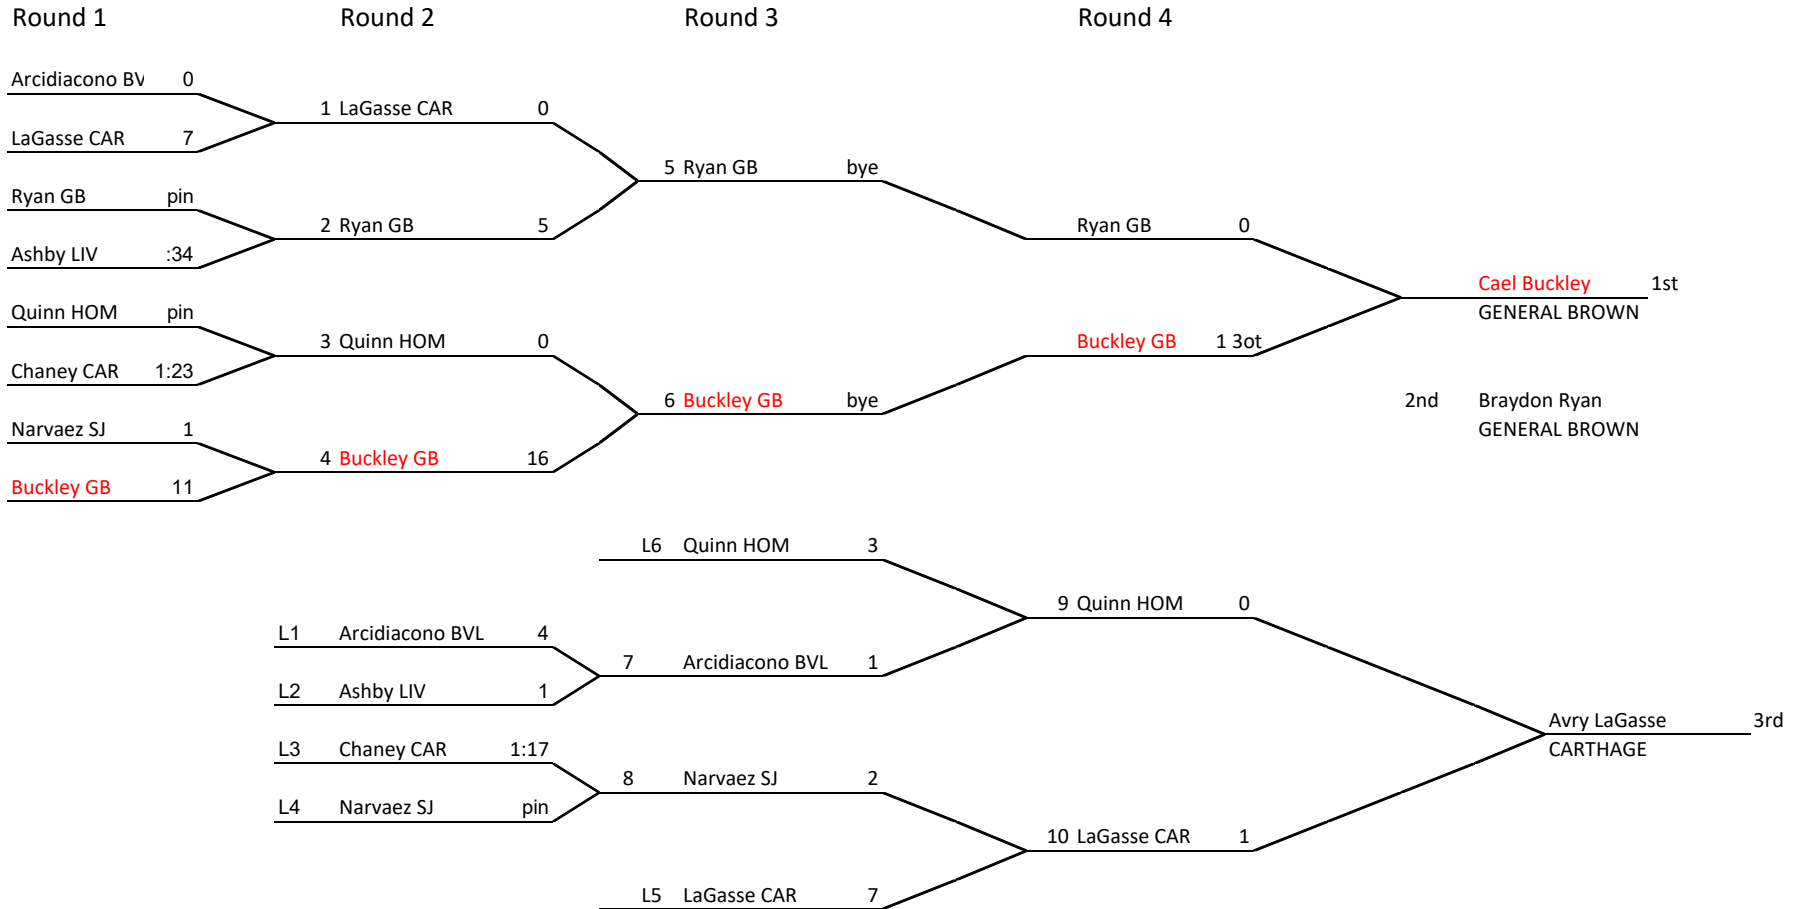

2019 Larry Brown Tournament

Weight: \_\_\_\_\_ 99

10 Man Bracket

2019 Larry Brown Tournament

Weight: 106

9 Man Bracket

12 Man Bracket

2019 Larry Brown Tournament

Weight: 120A

8 Man Bracket

2019 Larry Brown Tournament

Weight: 120B

8 Man Bracket

2019 Larry Brown Tournament

Weight: 126A

9 Man Bracket

2019 Larry Brown Tournament

Weight: 126B

9 Man Bracket

2019 Larry Brown Tournament

Weight: 132A

8 Man Bracket

2019 Larry Brown Tournament

Weight: 132B