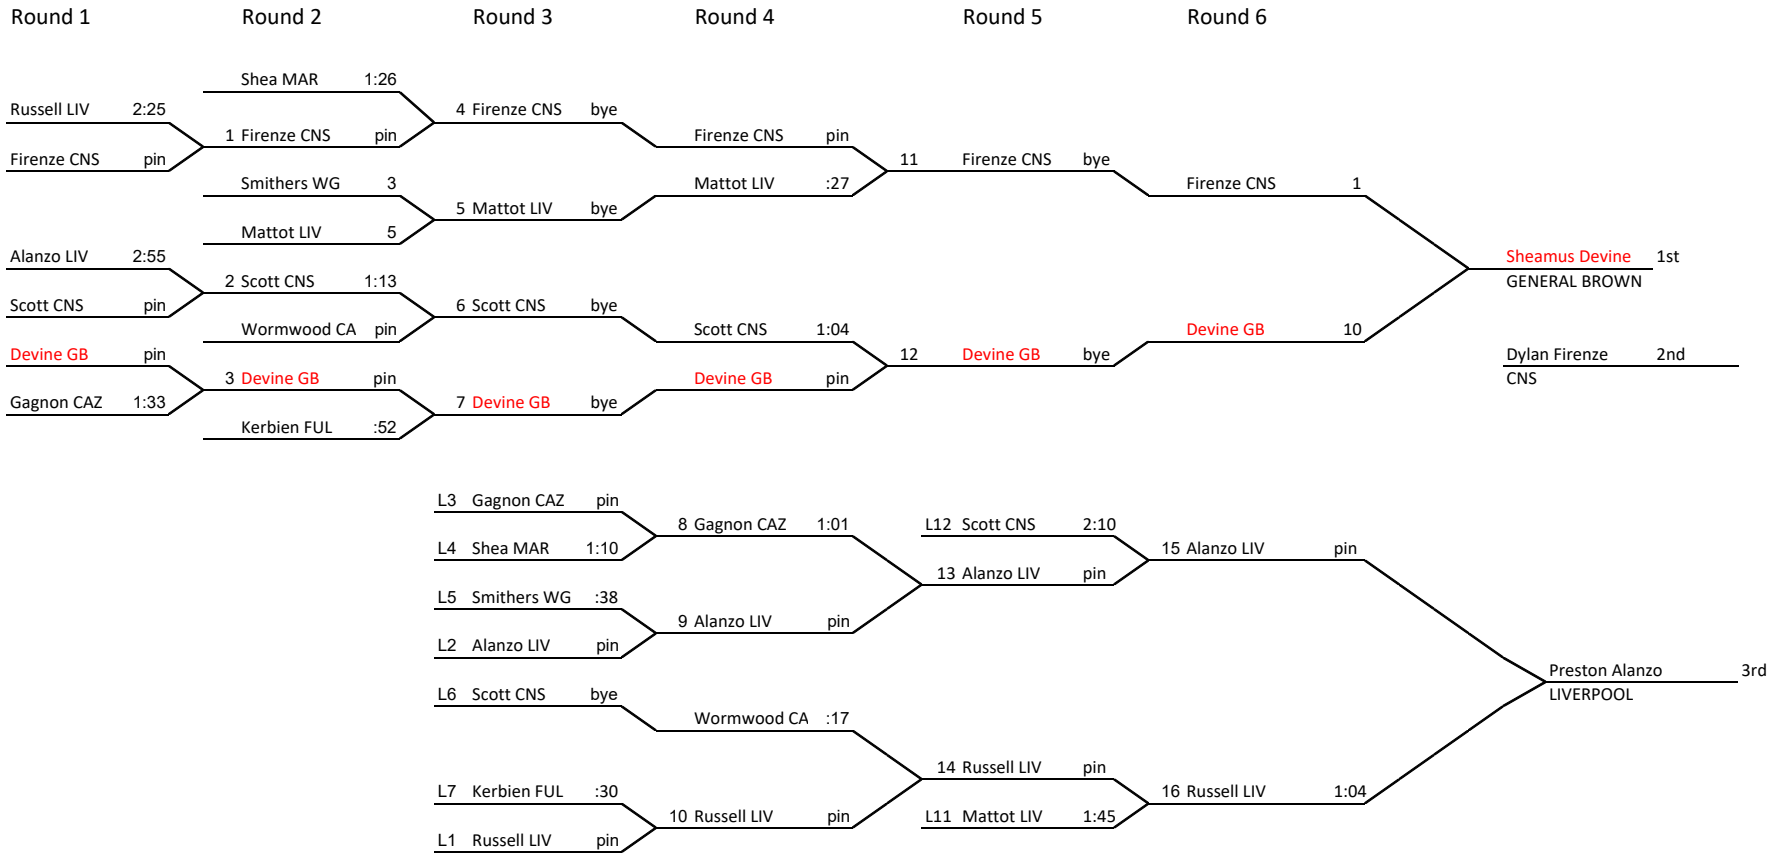

Weight: 145A

11 Man Bracket

2019 Larry Brown Tournament

Weight: 145B

10 Man Bracket

2019 Larry Brown Tournament

Weight: 152A

11 Man Bracket

2019 Larry Brown Tournament

Weight: 152B

10 Man Bracket

10 Man Bracket

2019 Larry Brown Tournament

Weight: 170A

8 Man Bracket

2019 Larry Brown Tournament

Weight: 170B

7 Man Bracket

2019 Larry Brown Tournament

Weight: 182A

9 Man Bracket

2019 Larry Brown Tournament

Weight: 182B

8 Man Bracket