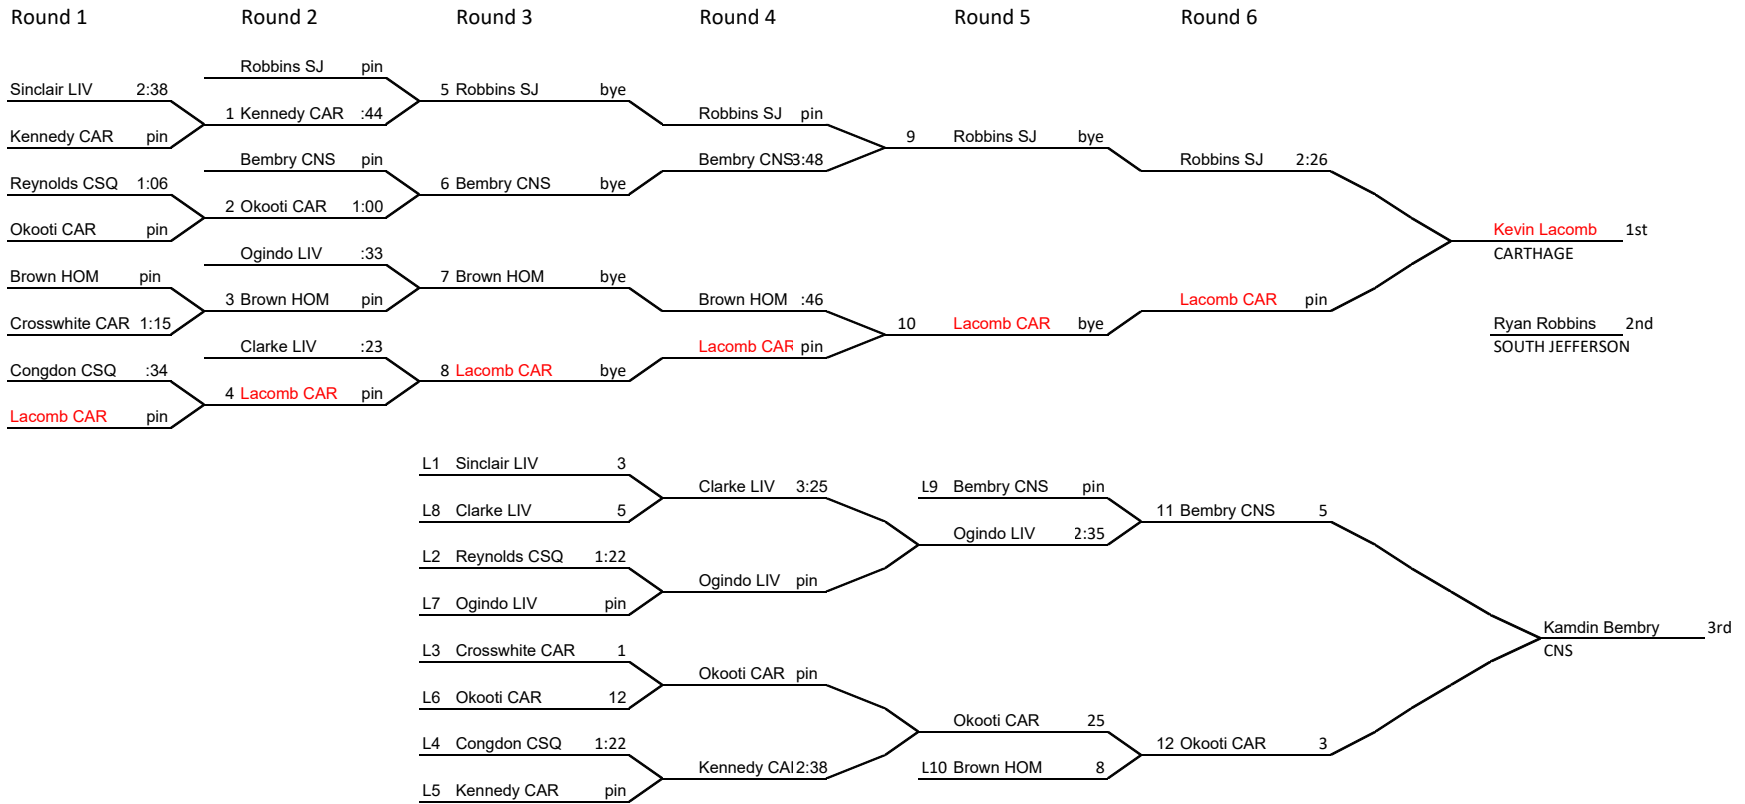

Weight: 170B

7 Man Bracket

2019 Larry Brown Tournament

Weight: 182A

9 Man Bracket

2019 Larry Brown Tournament

Weight: 182B

8 Man Bracket

2019 Larry Brown Tournament

Weight: 195A

9 Man Bracket

2019 Larry Brown Tournament

Weight: 195B

8 Man Bracket

2019 Larry Brown Tournament

Weight: 220

12 Man Bracket

2019 Larry Brown Tournament

Weight: 285A

8 Man Bracket

2019 Larry Brown Tournament

Weight: 285B

6 Man Bracket