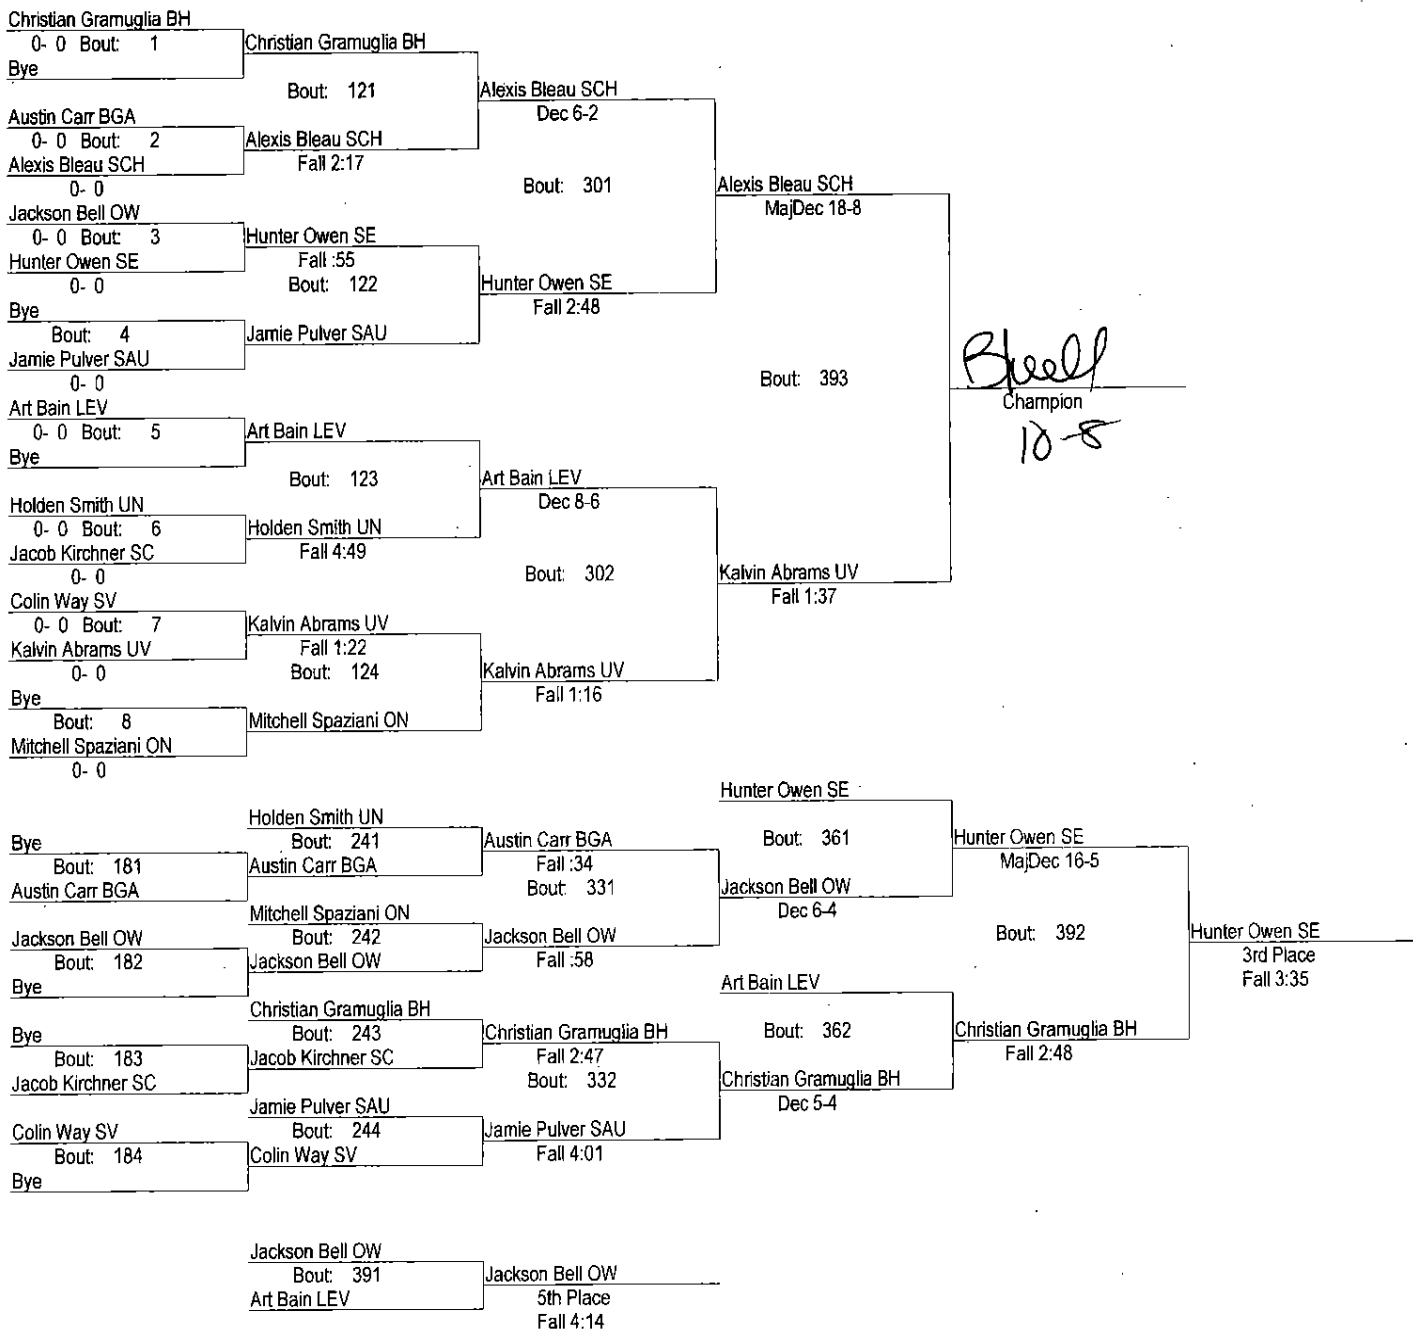

2012 ONEONTA ROTARY TOURNAMENT

1/6 & 1/7 2012

Place	Score	Name	1st	2nd	3rd	4th	5th	6th
1	225.00	Burnt Hills	2	4	1	4	1	
2	161.00	Levittown	2	1	2		1	5
3	146.00	Saugerties	1	3		3		
4	143.50	Sherburne-Earlville	3	1	2			
5	142.50	Sandy Creek	2	2	1			3
6	138.00	Oneonta			2	1	5	2
7	126.50	Owego	1	1	1	2	2	1
8	106.00	Schoharie-Middleburg	1	1	1	1	1	2
9	100.00	Bainbridge-Guilford-Afton	2	1		1		
10	81.00	Susquehanna Valley			1		3	2
11	61.00	Unadilla Valley		1	1	1		
12	53.00	Cobleskill-Richmondville	1			1	1	
13	48.50	Unatego			1	1	1	
14	39.00	Eldred/Fallsburg			2			
15	0.00	Team 15						
	0.00	Team 16						

* Team has non-scoring wrestler

2012 ONEONTA ROTARY TOURNAMENT

1/6 & 1/7 2012

99