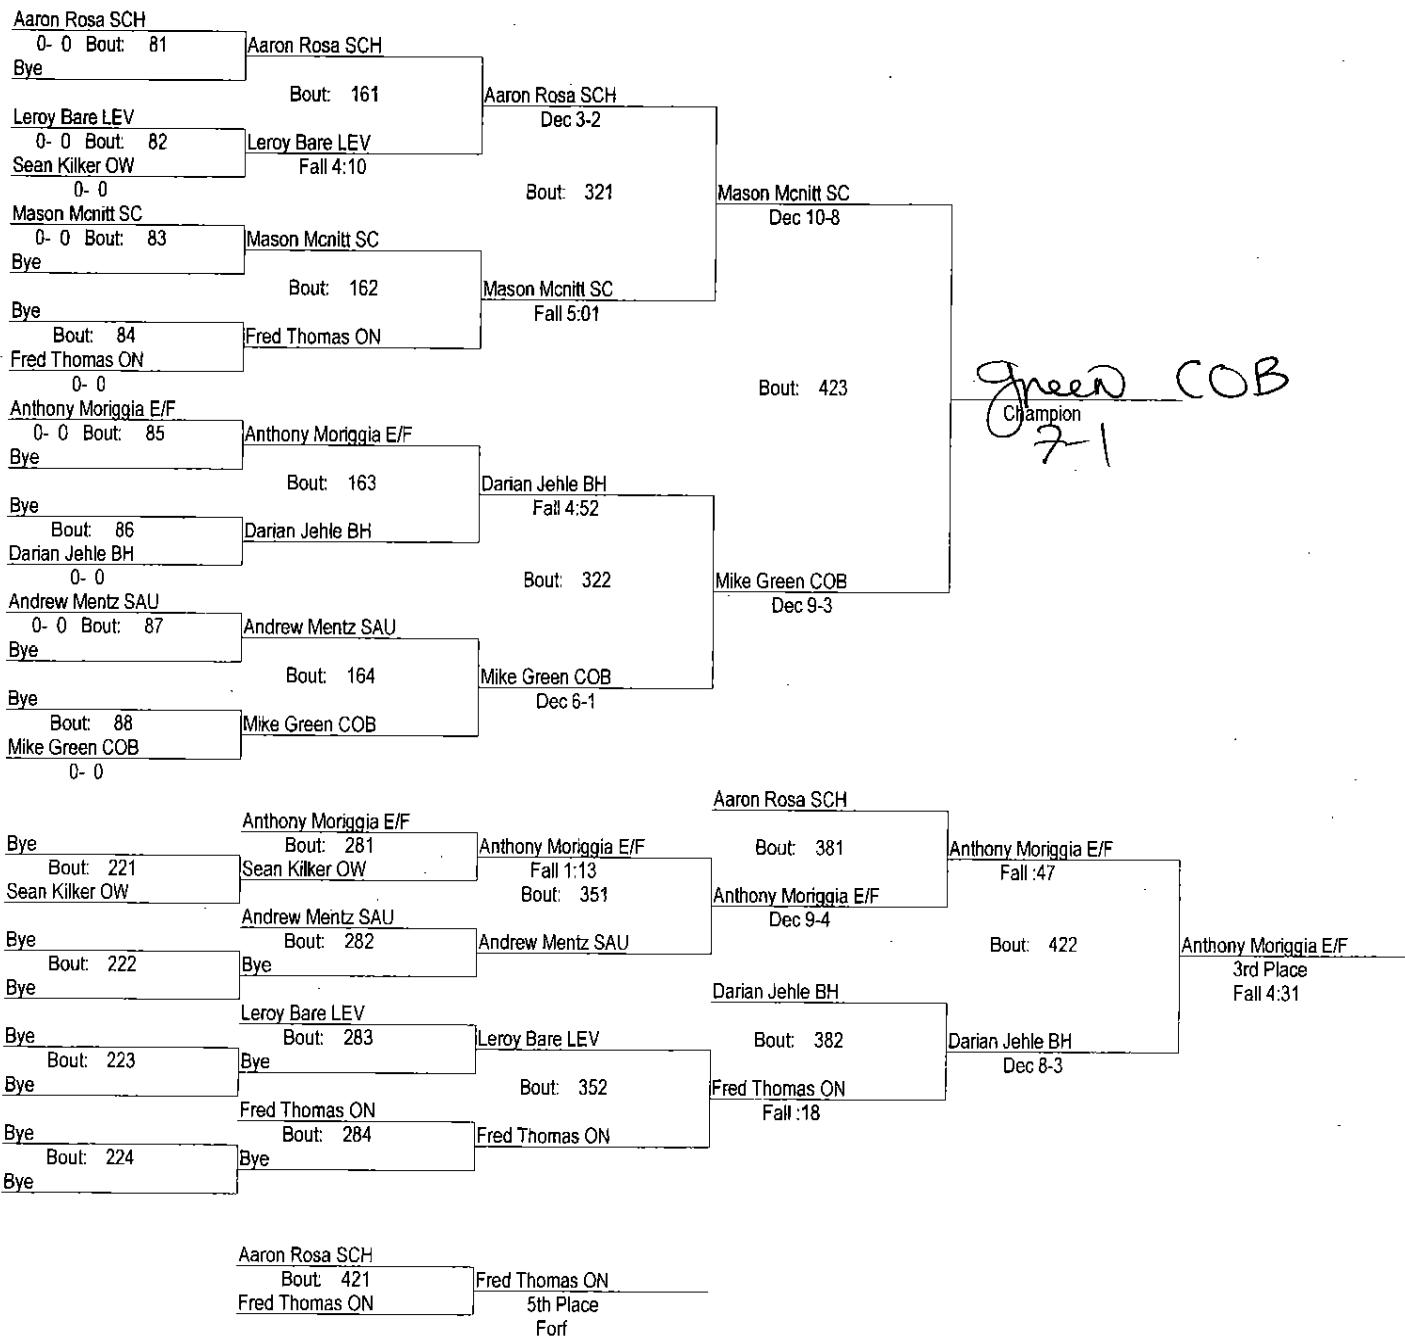

2012 ONEONTA ROTARY TOURNAMENT

1/6 & 1/7 2012

170