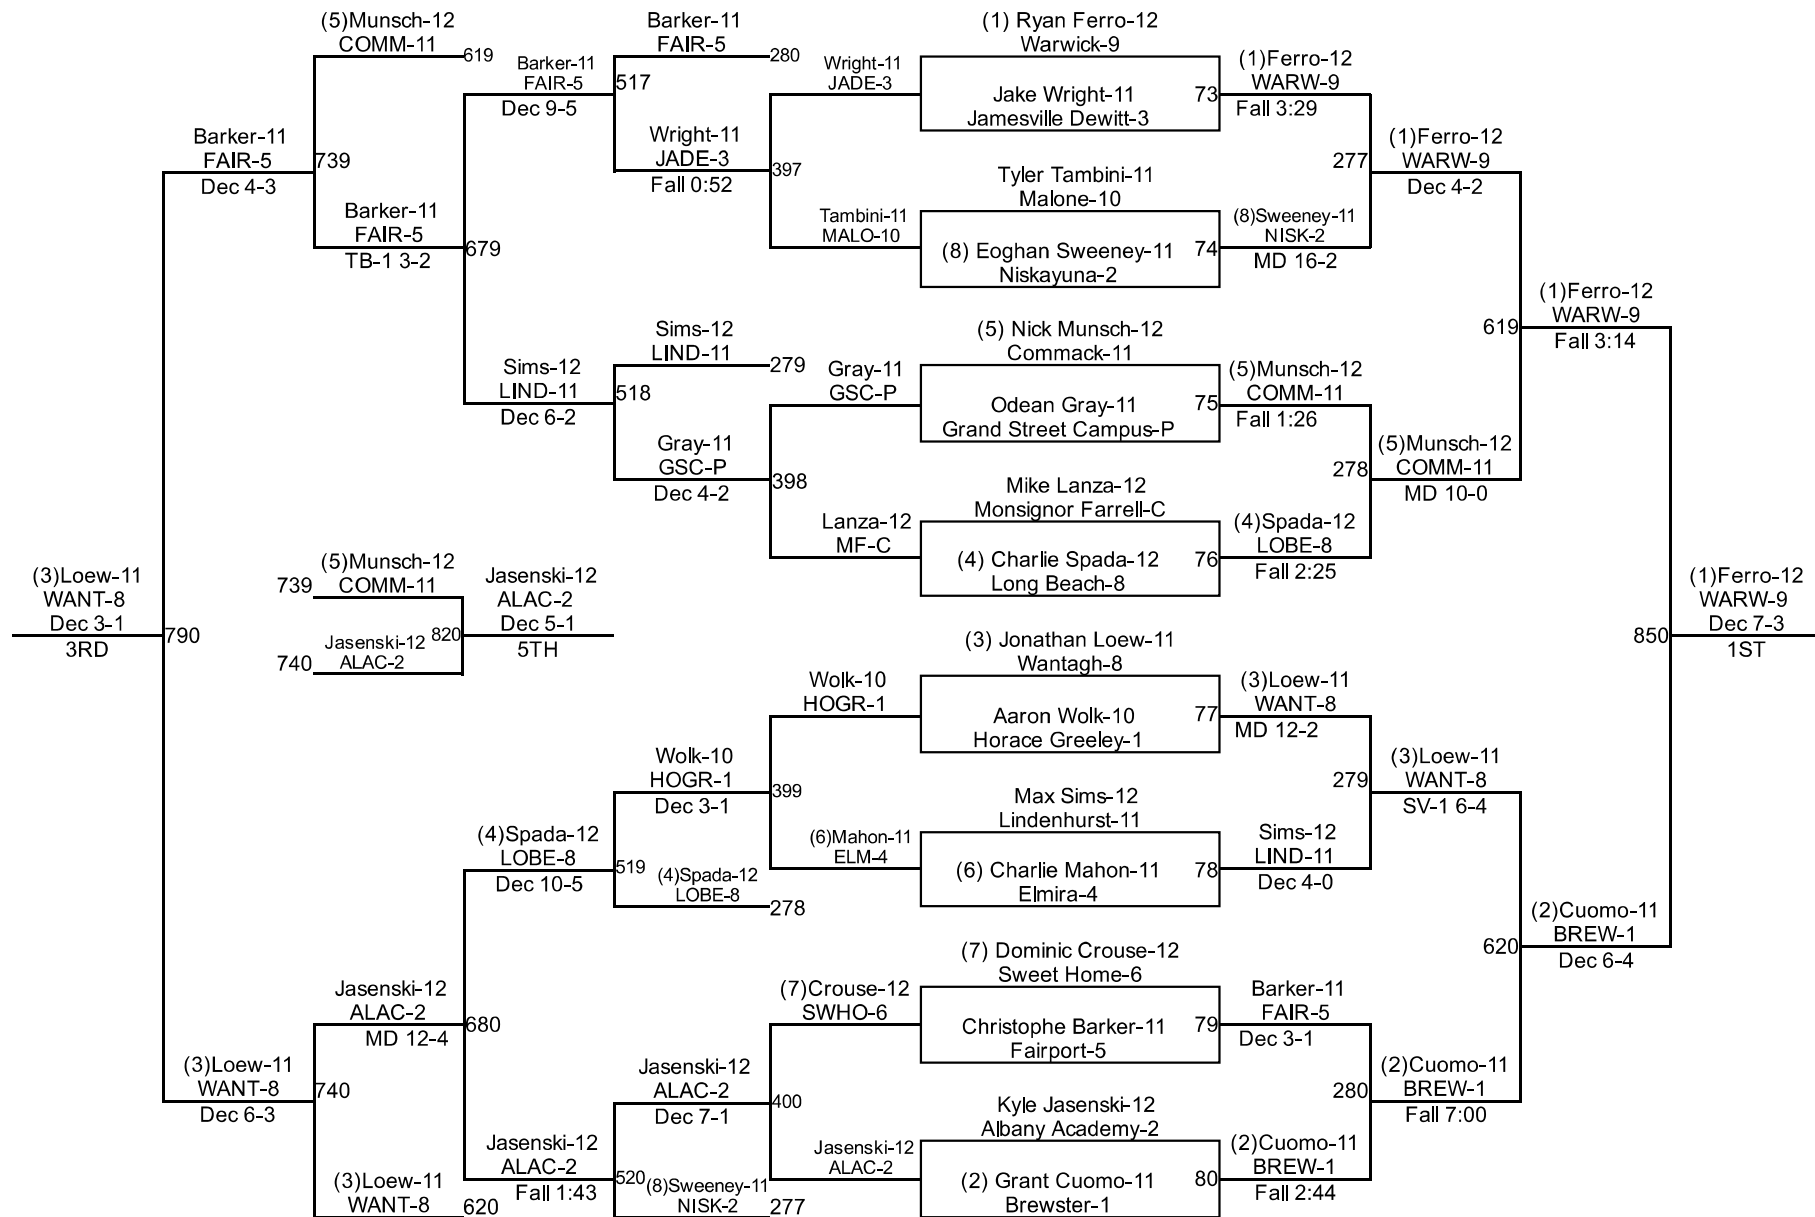

2017 NYSPHSAA State Championships

I-160