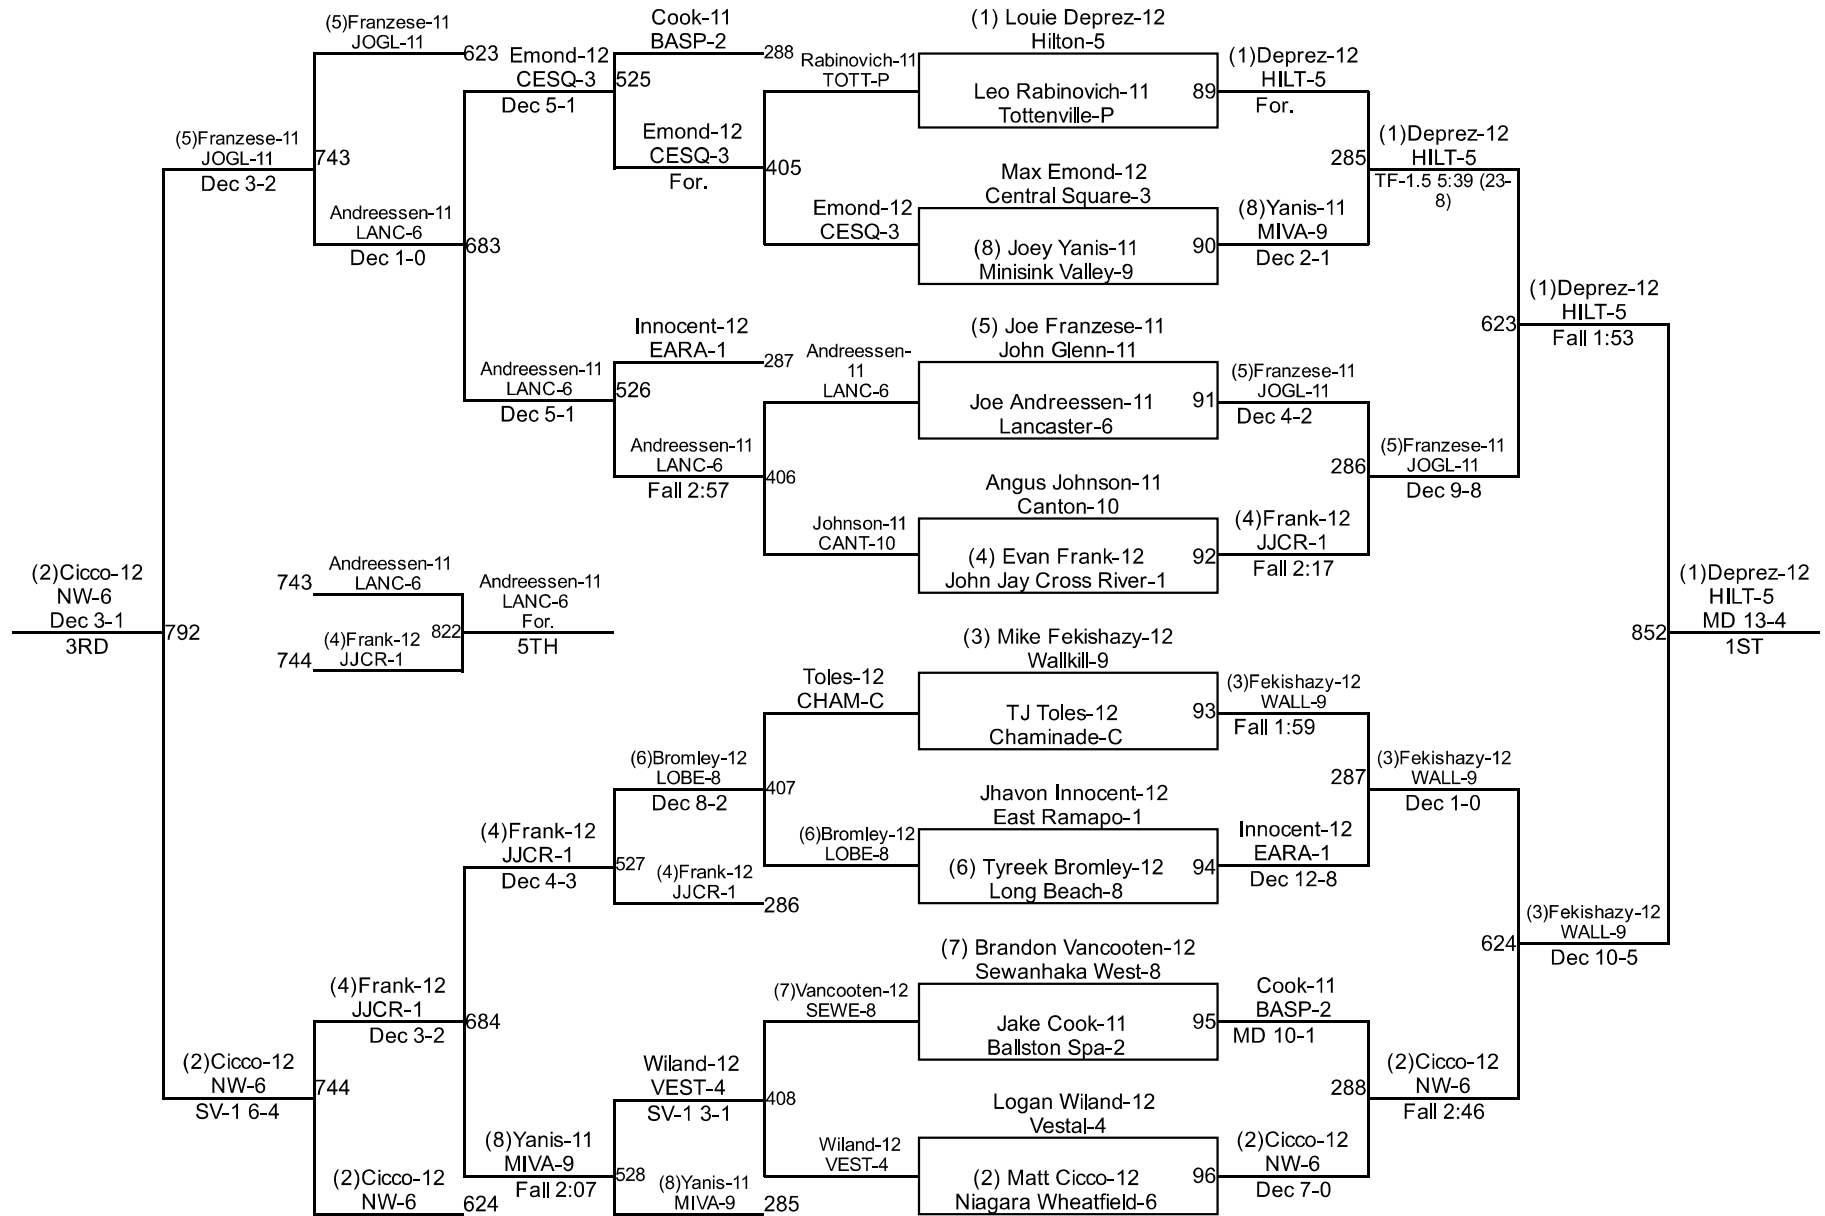

2017 NYSPHSAA State Championships

I-182