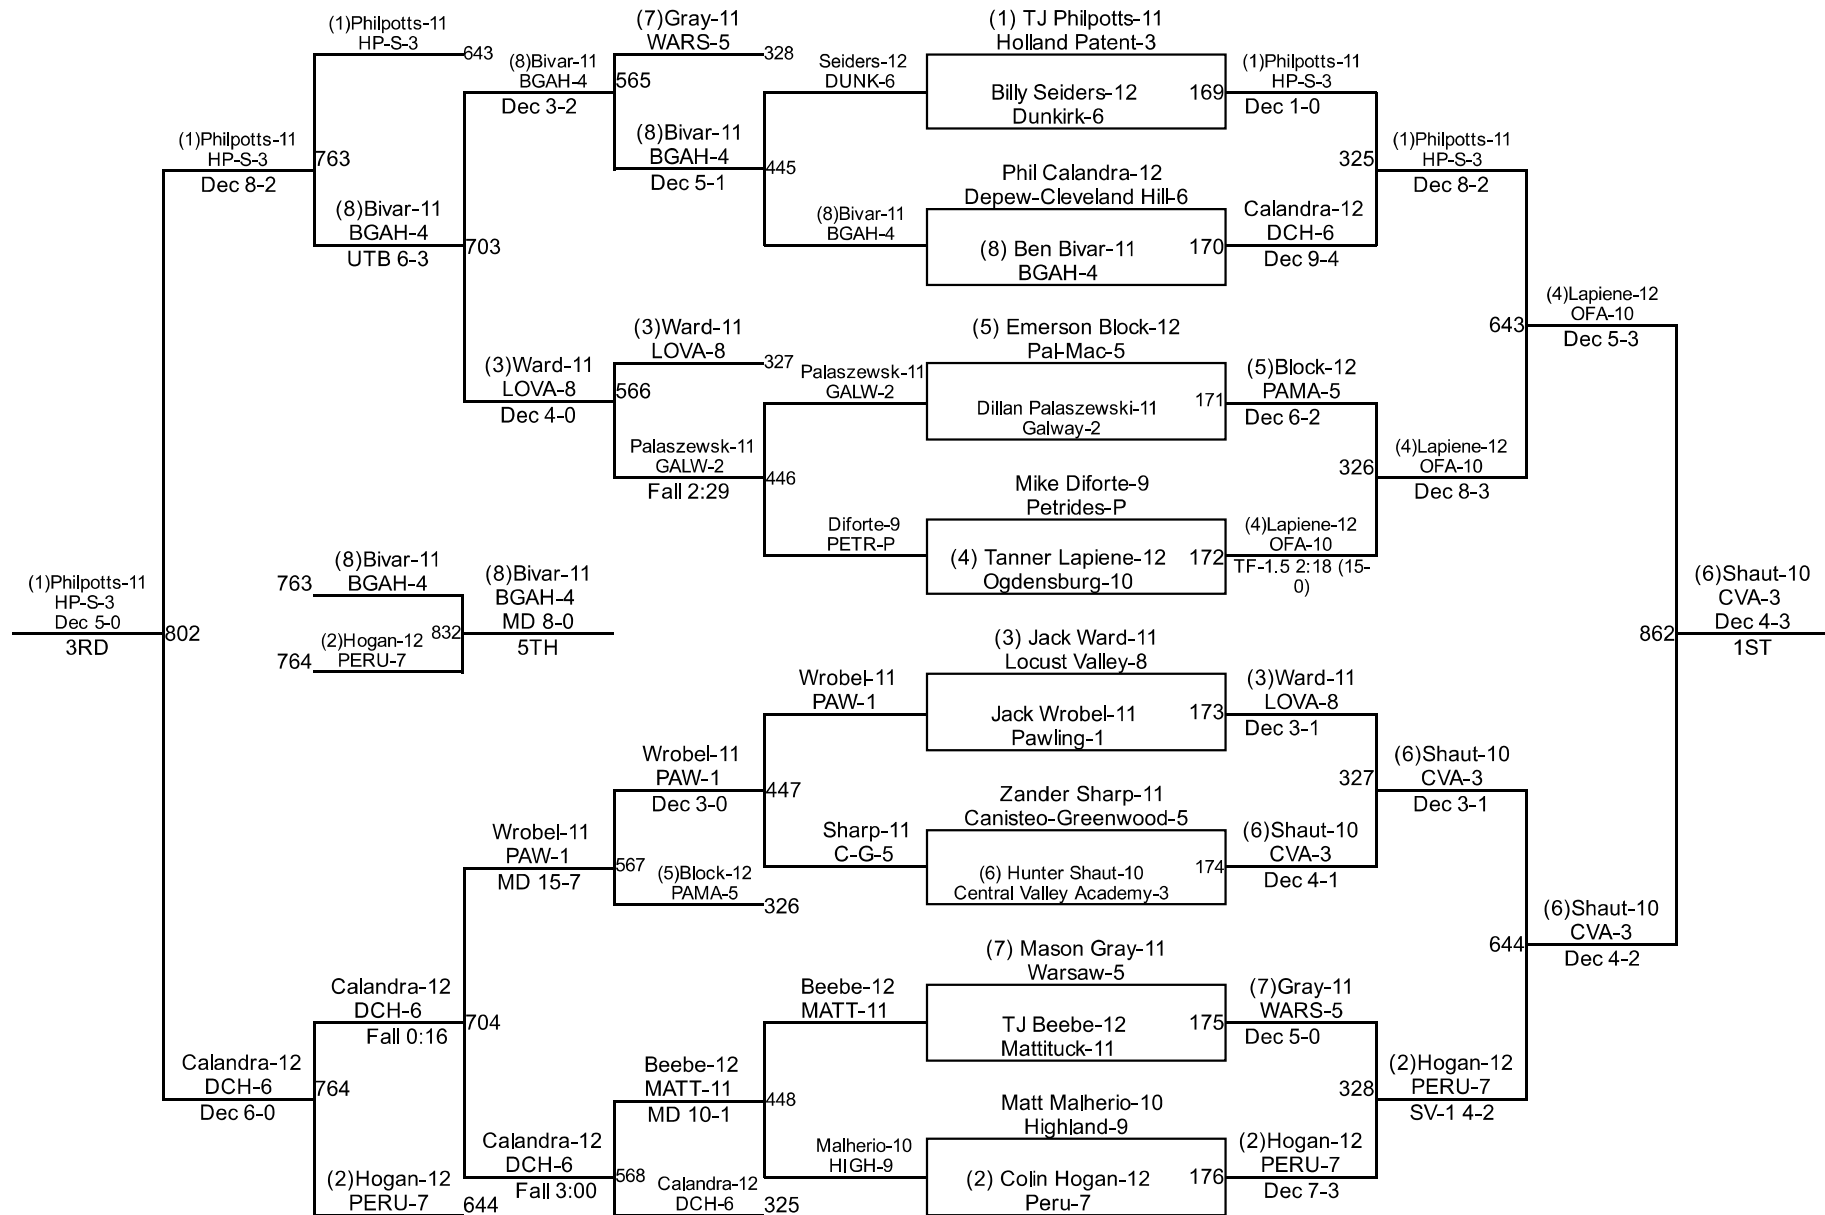

2017 NYSPHSAA State Championships

II-138