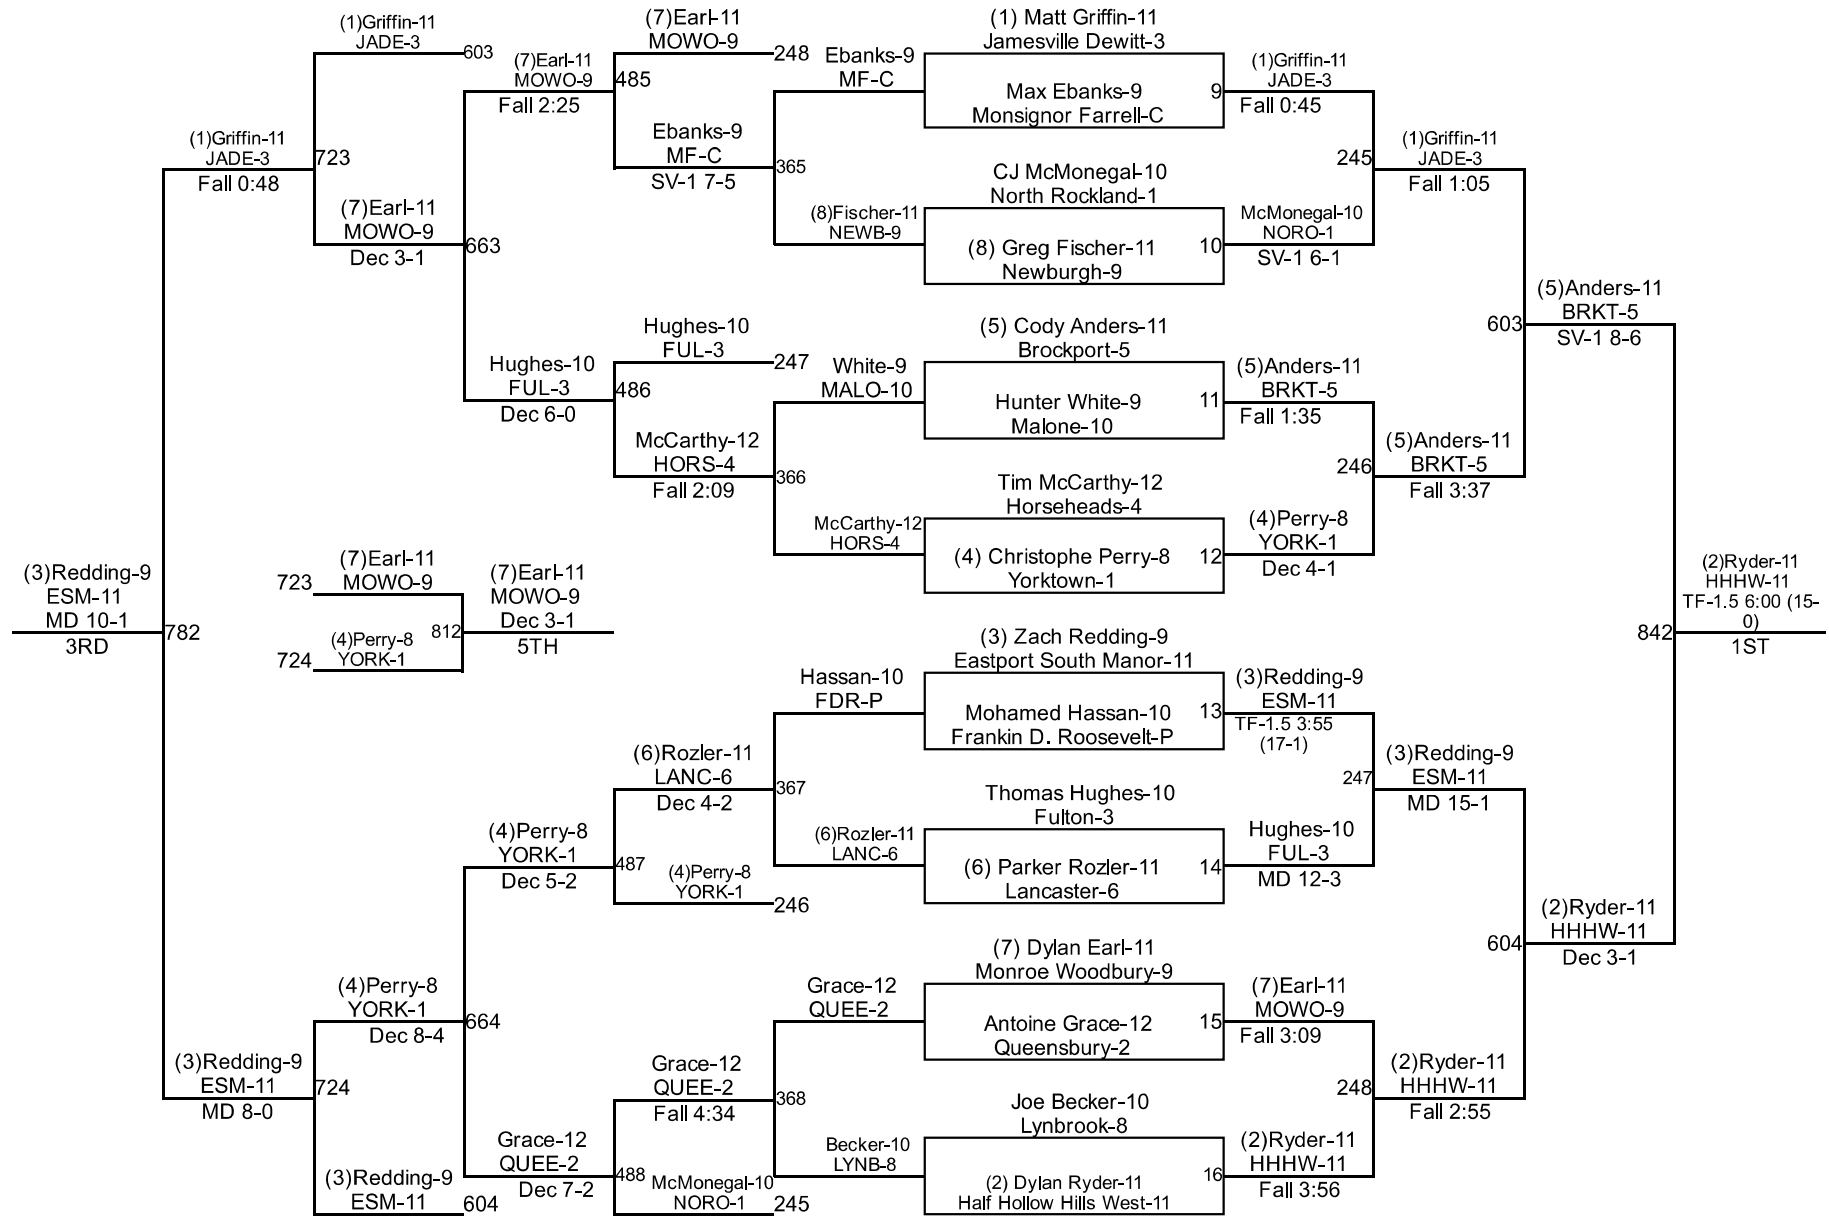

2017 NYSPHSAA State Championships

I-106