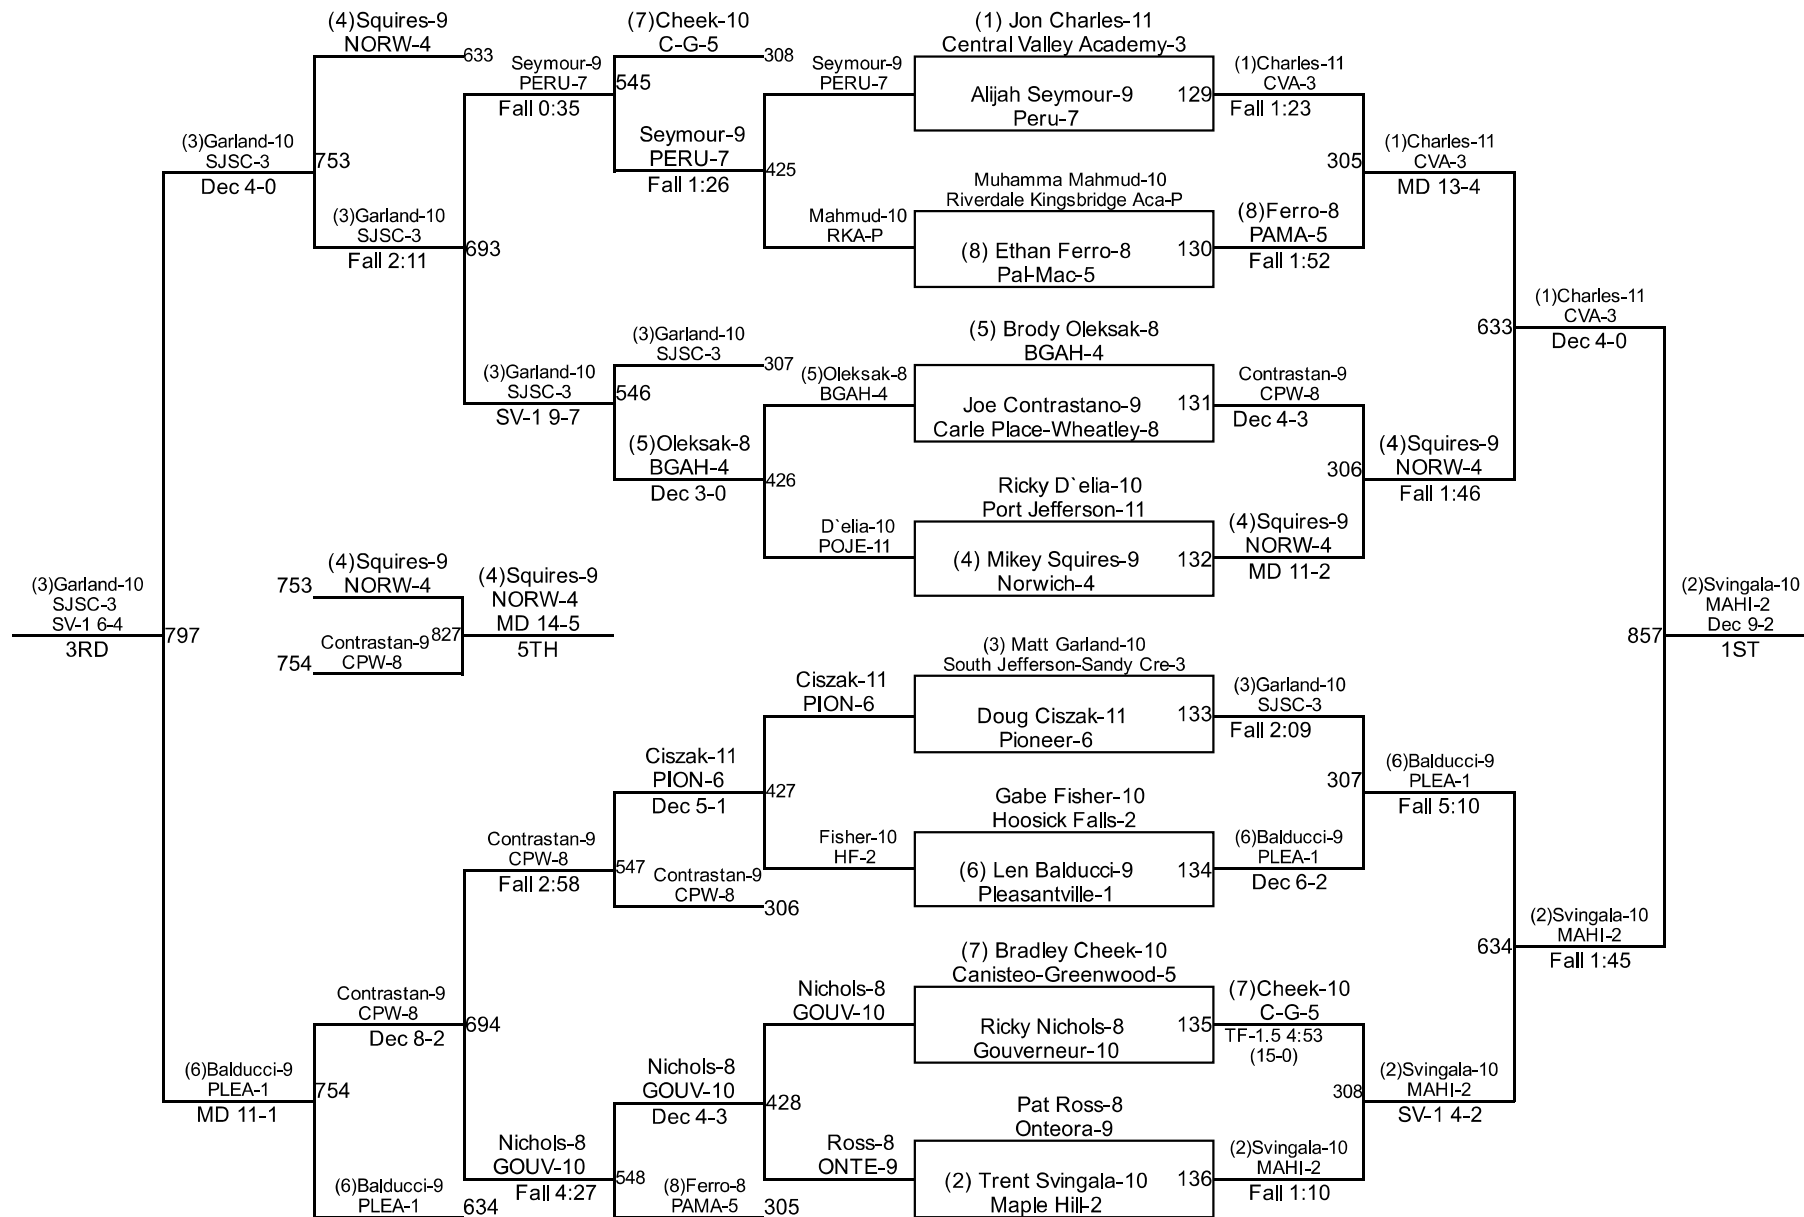

2017 NYSPHSAA State Championships

II-106