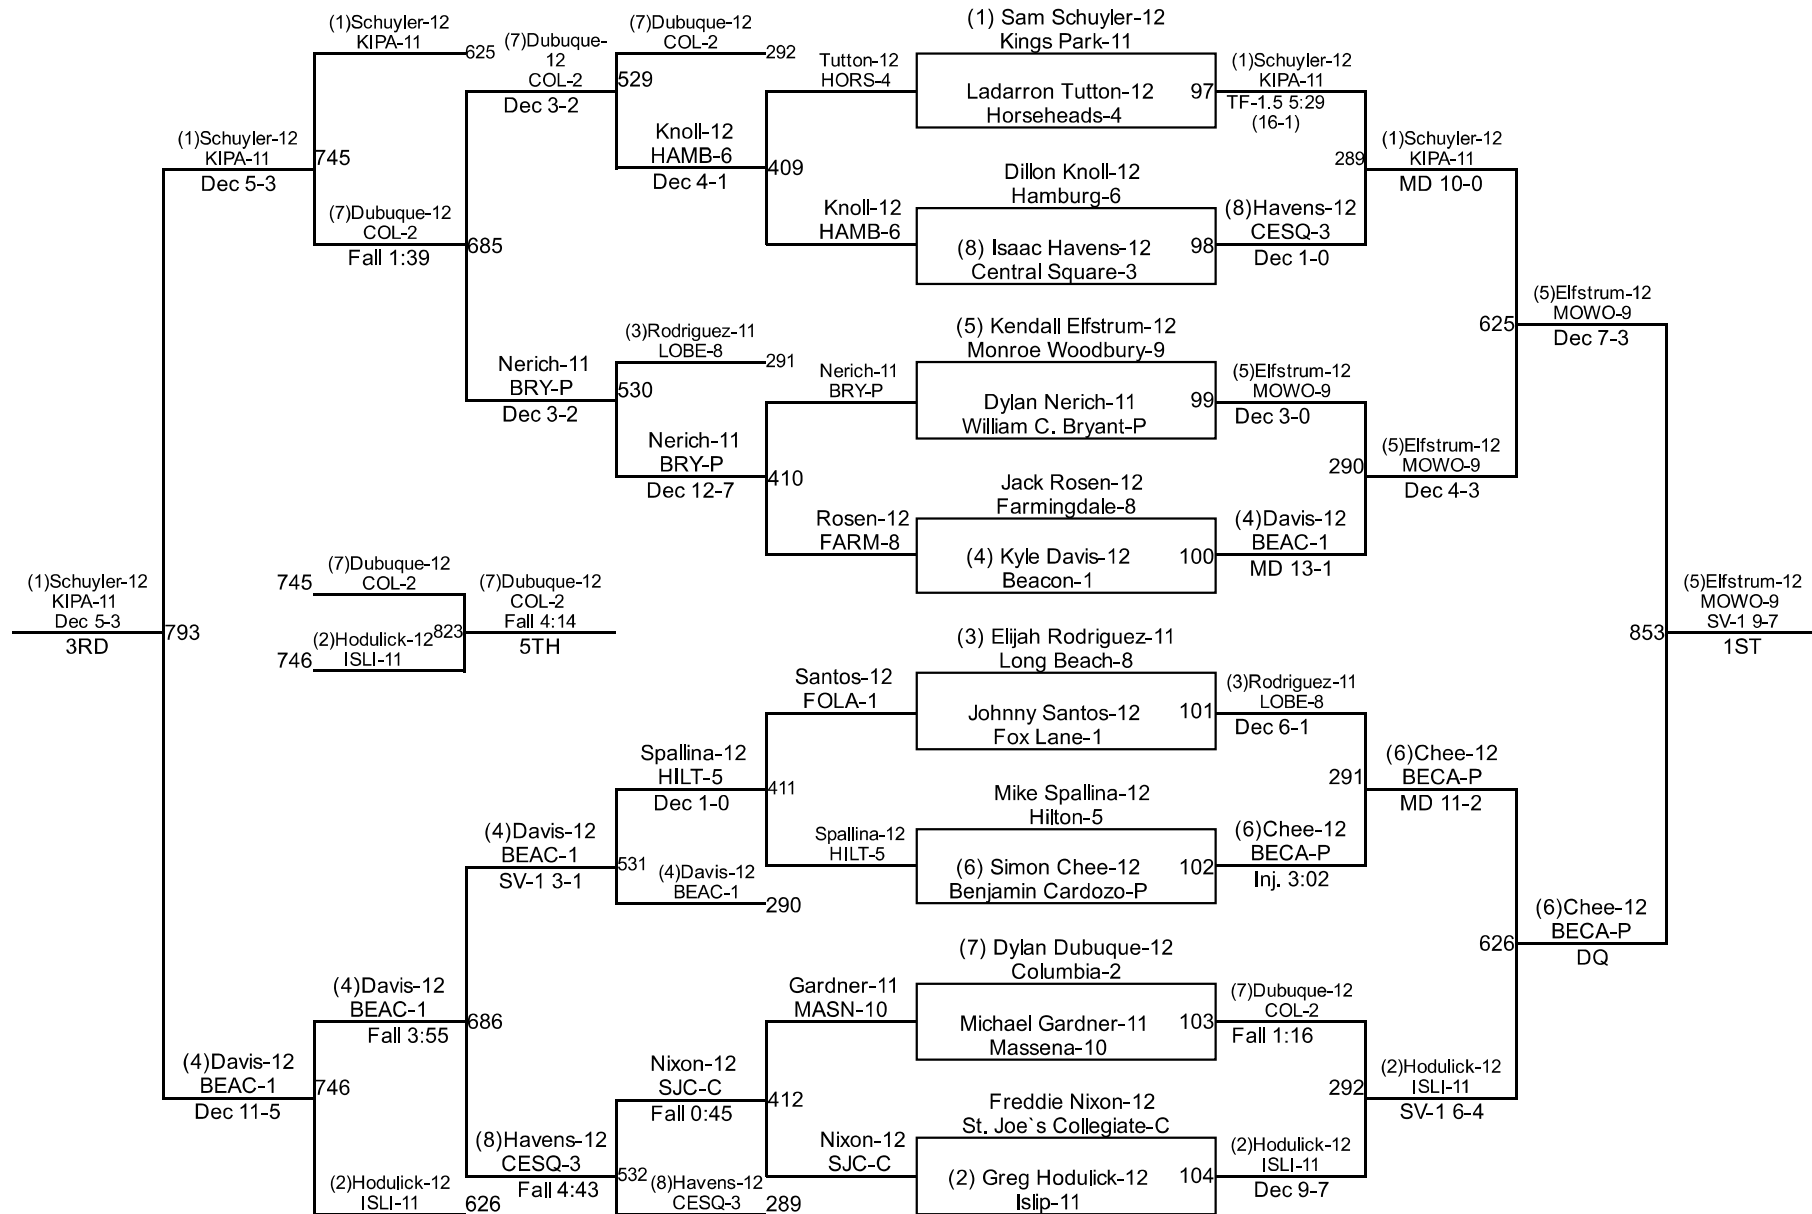

# 2017 NYSPHSAA State Championships

I-195