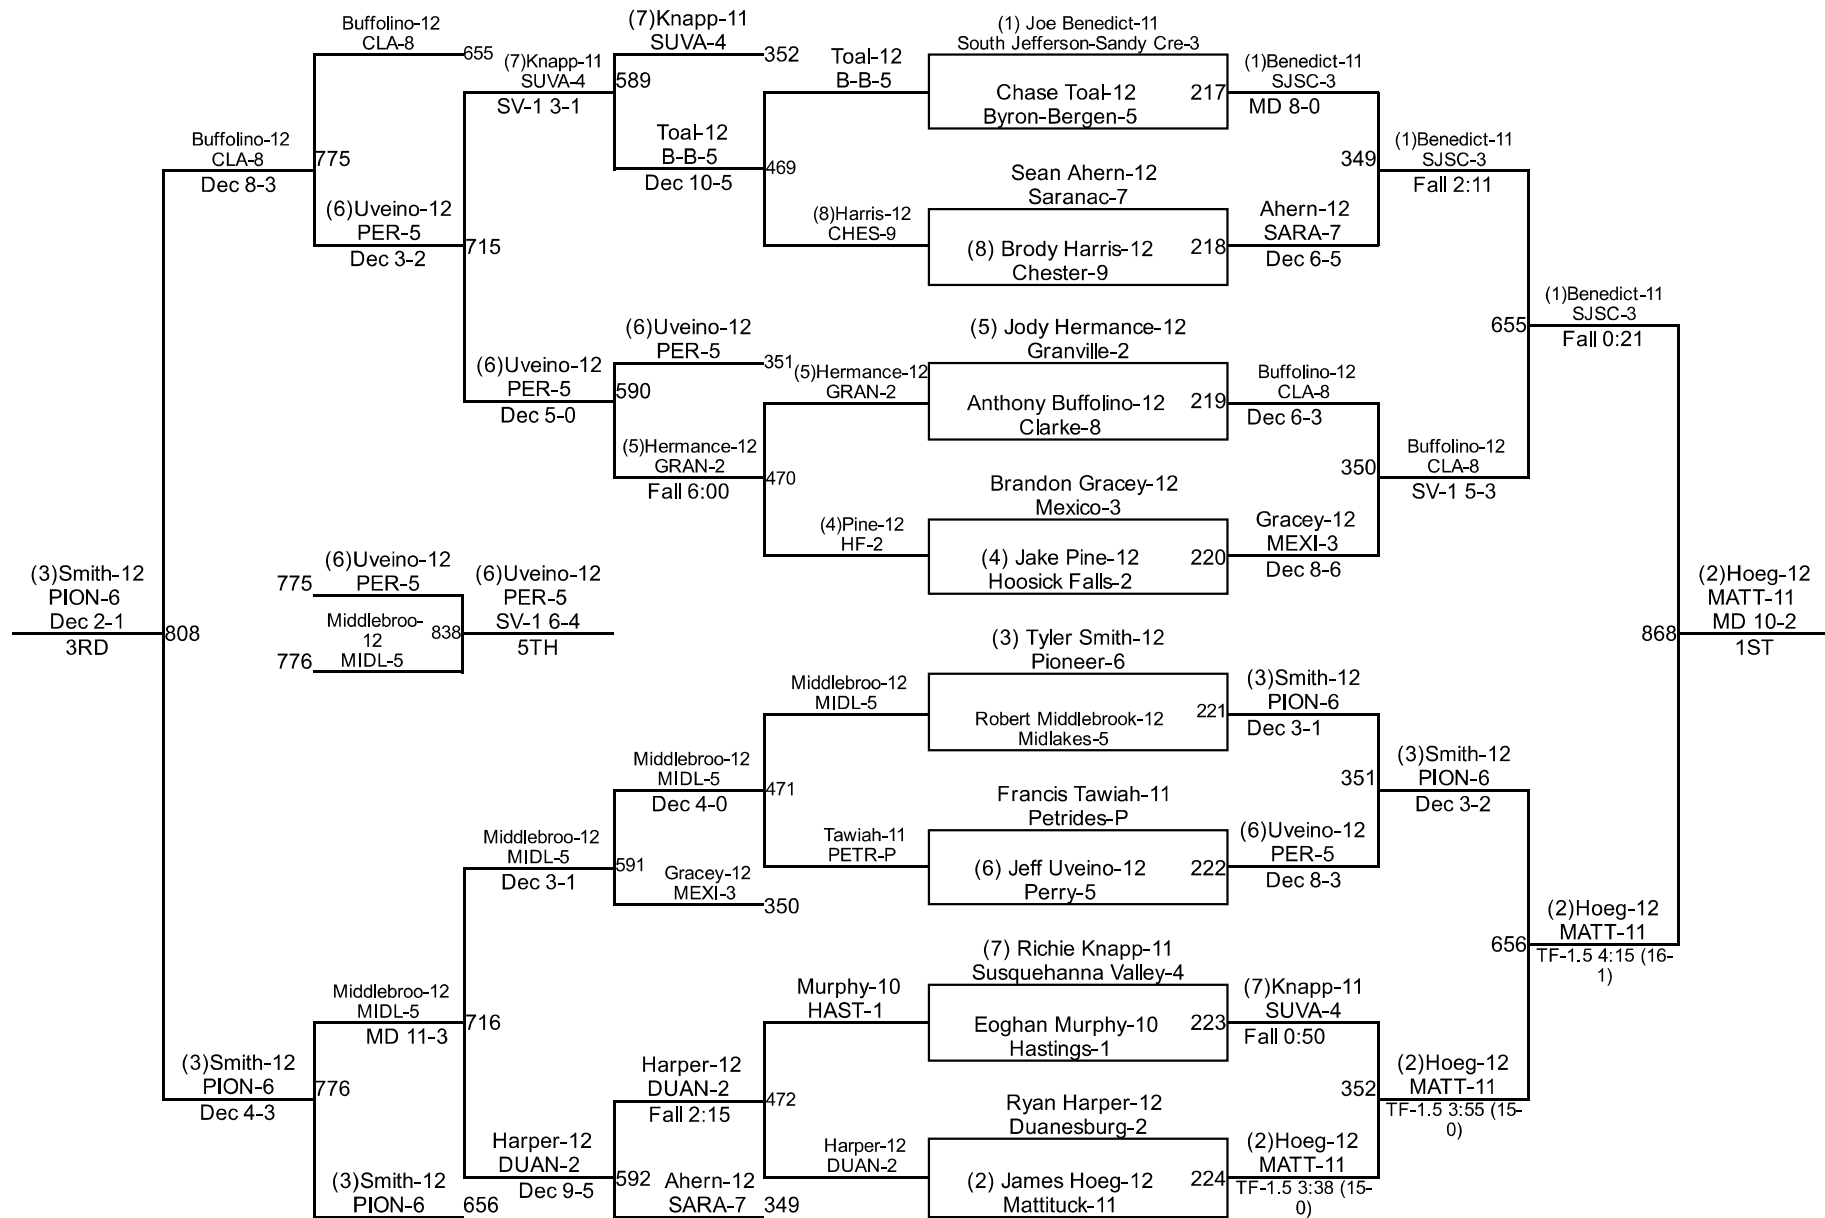

2017 NYSPHSAA State Championships

II-195