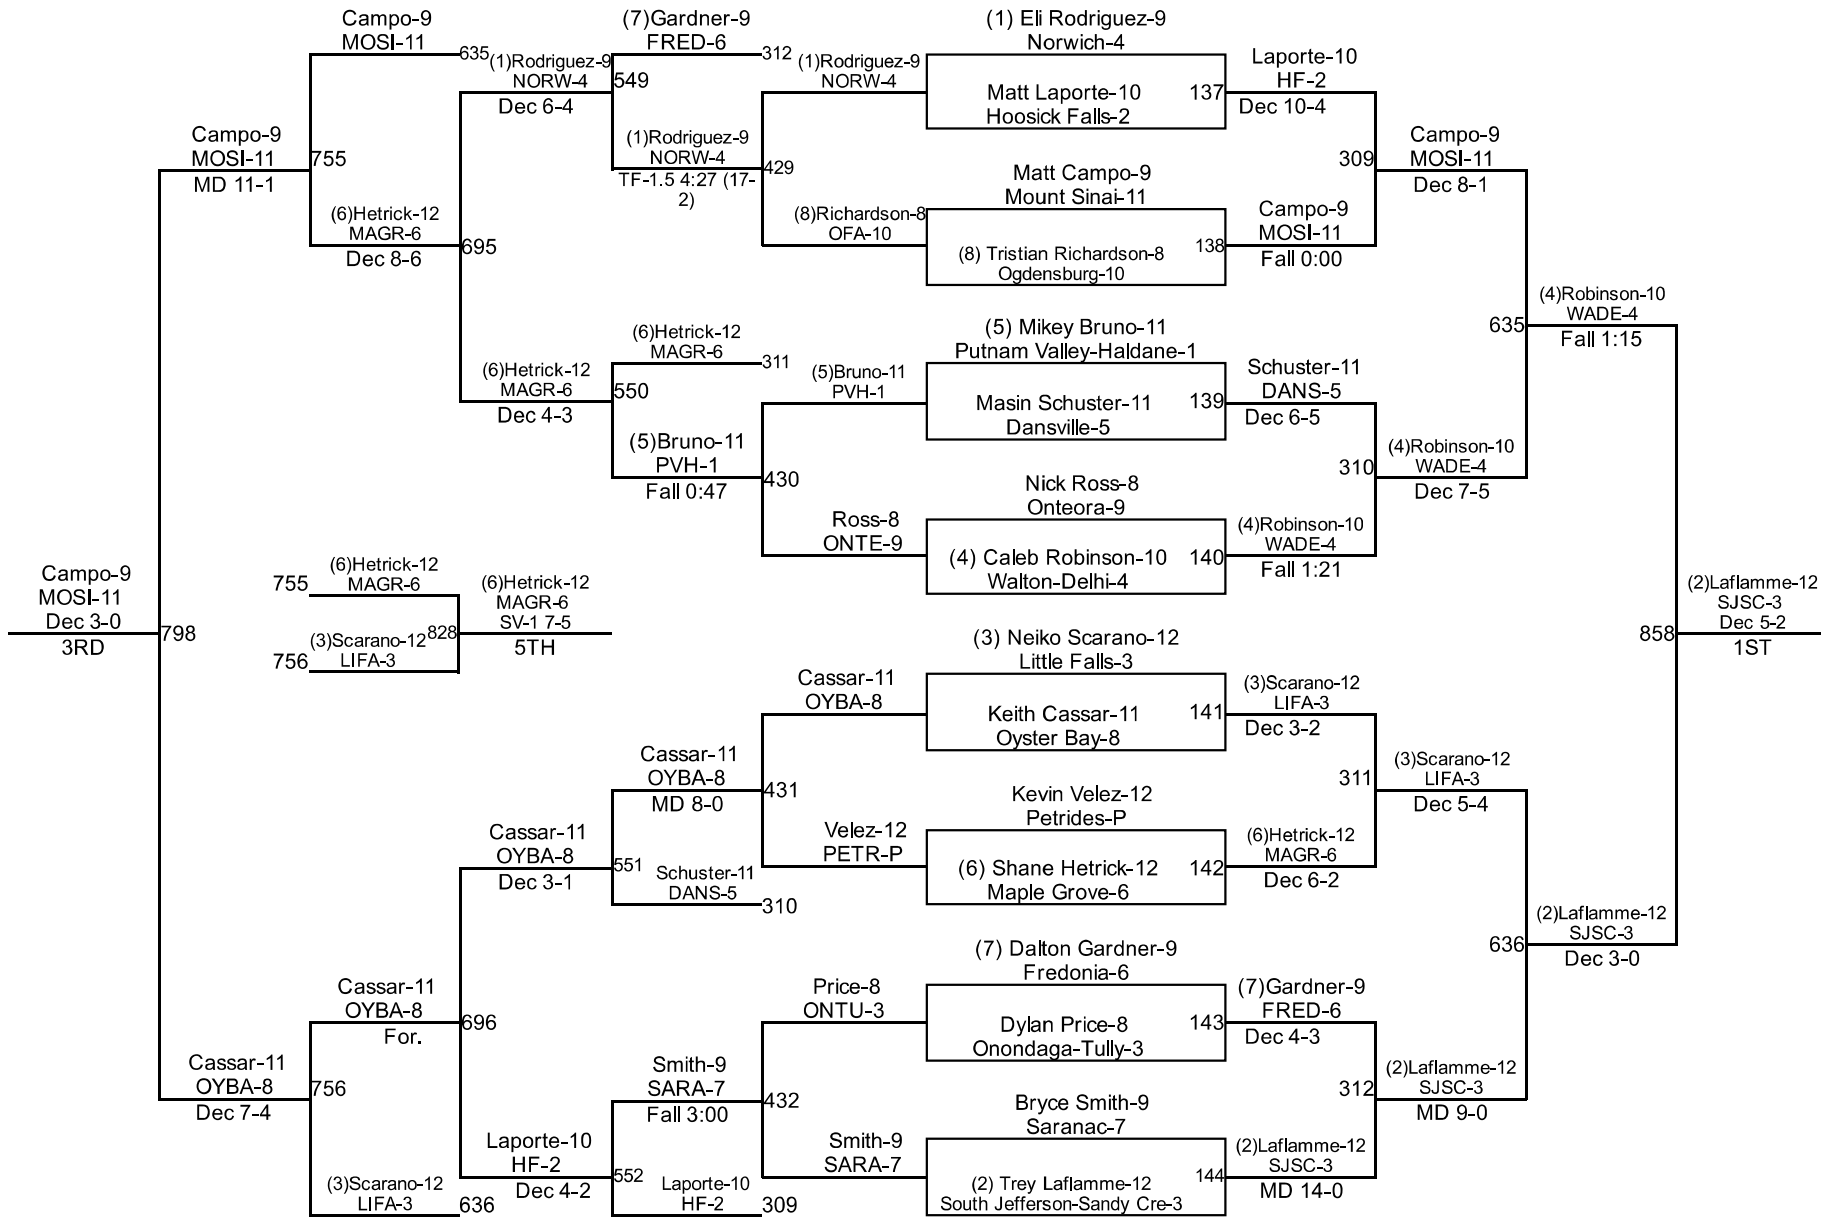

2017 NYSPHSAA State Championships

II-113