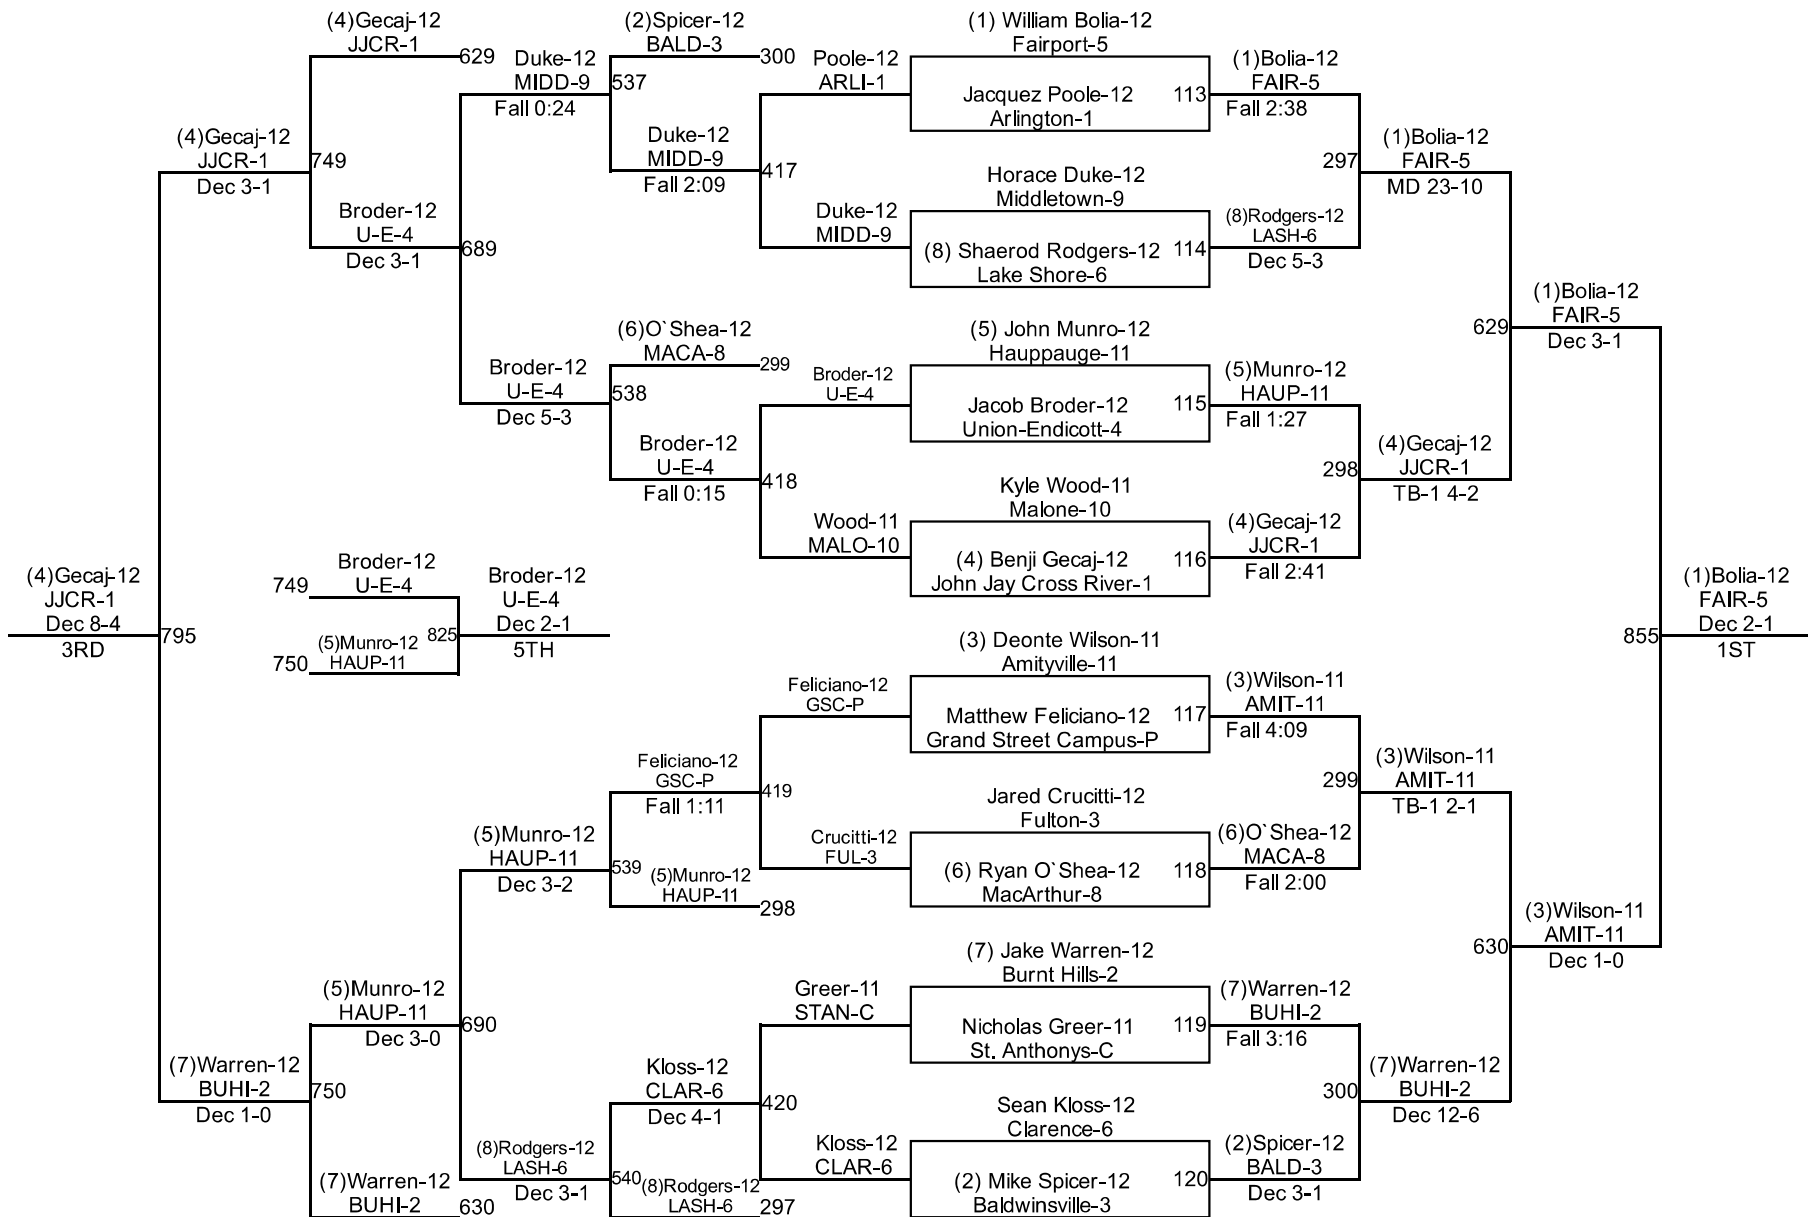

2017 NYSPHSAA State Championships

I-285

Qualifier Scores

Division I

Qualifier	Points
11	250.00
5	198.50
8	188.00
9	153.50
1	139.00
2	134.50
6	113.00
3	86.50
P	70.00
C	43.00
4	42.50

Division II

Qualifier	Points
3	275.00
5	220.50
6	176.00
11	141.00
4	135.50
2	131.00
1	107.50
8	104.50
7	75.00
10	36.50
9	35.50
P	18.00

Qualifier Detail Scores