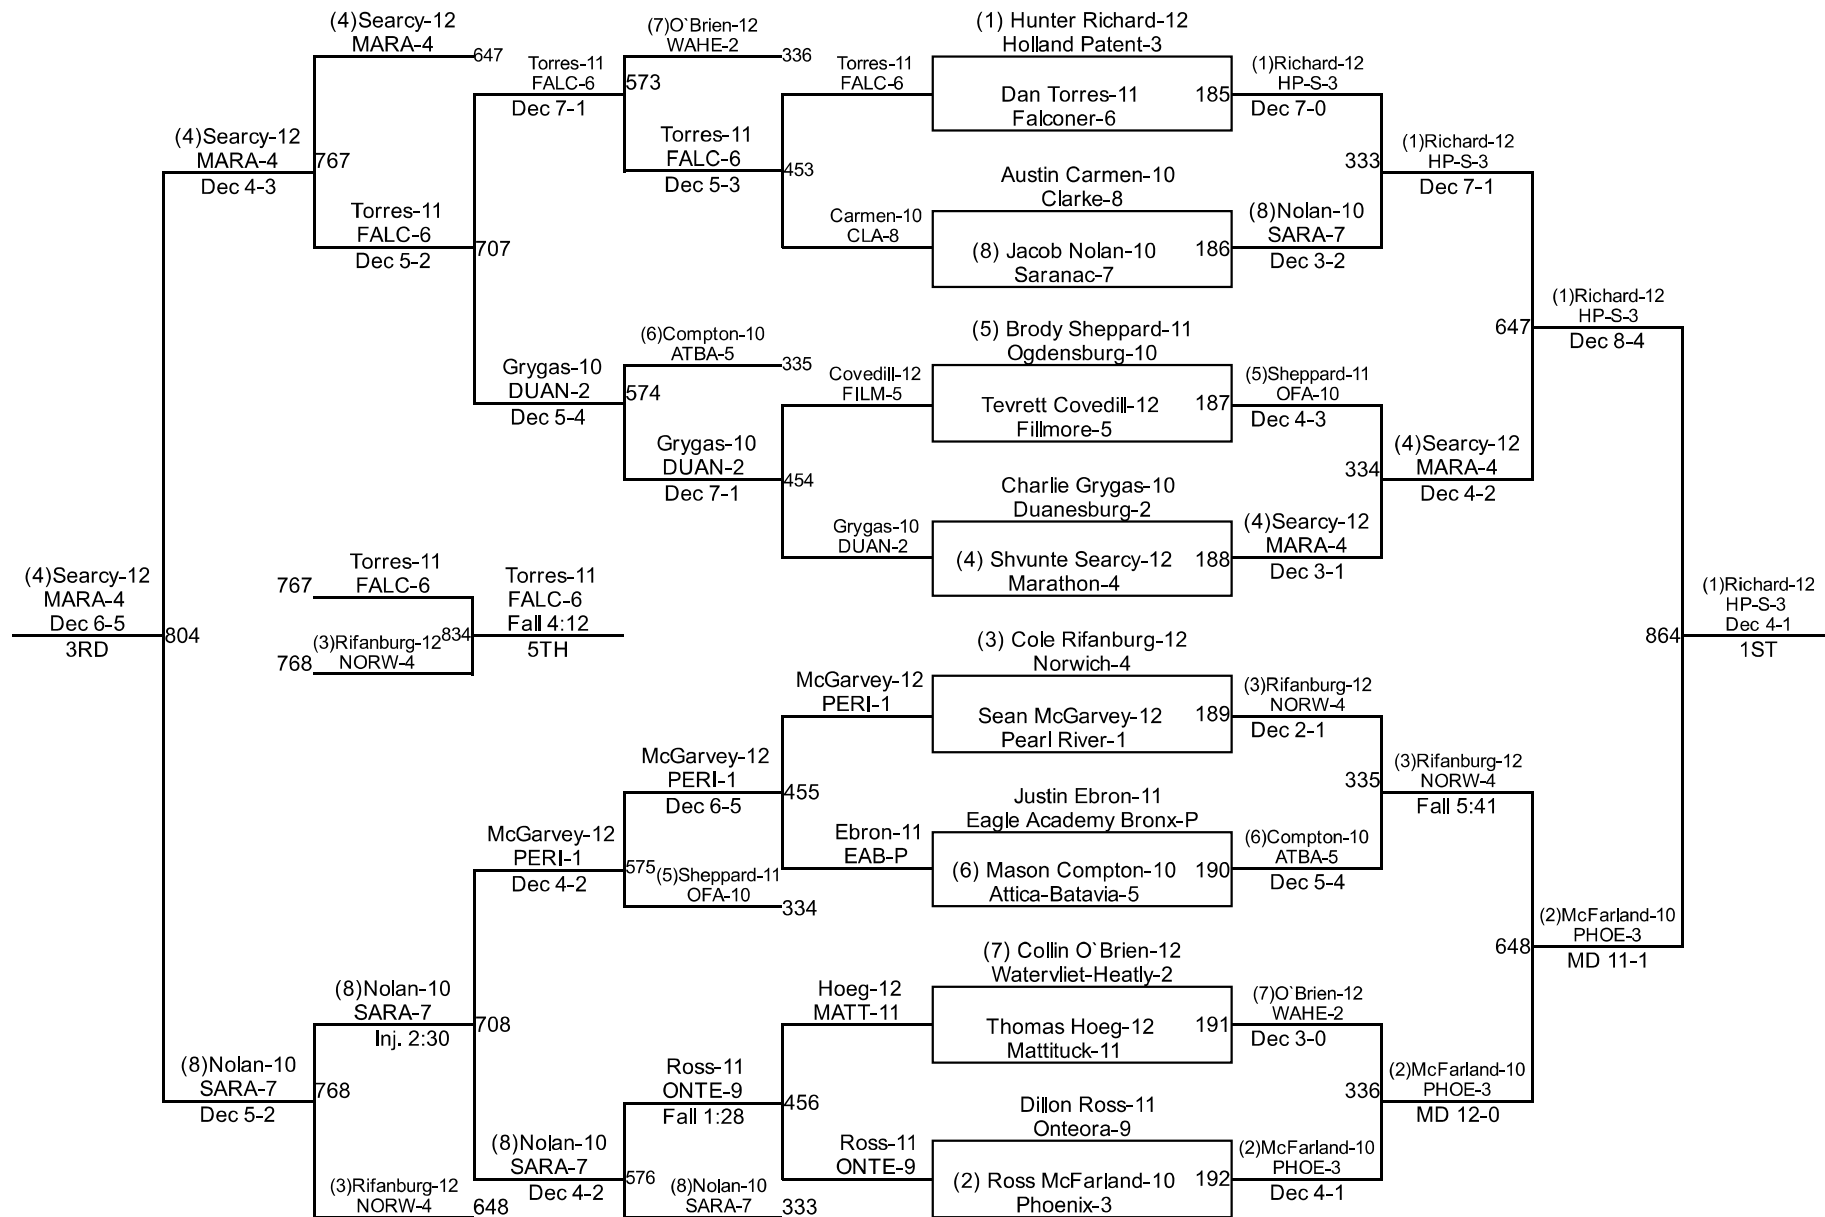

2017 NYSPHSAA State Championships

I-152