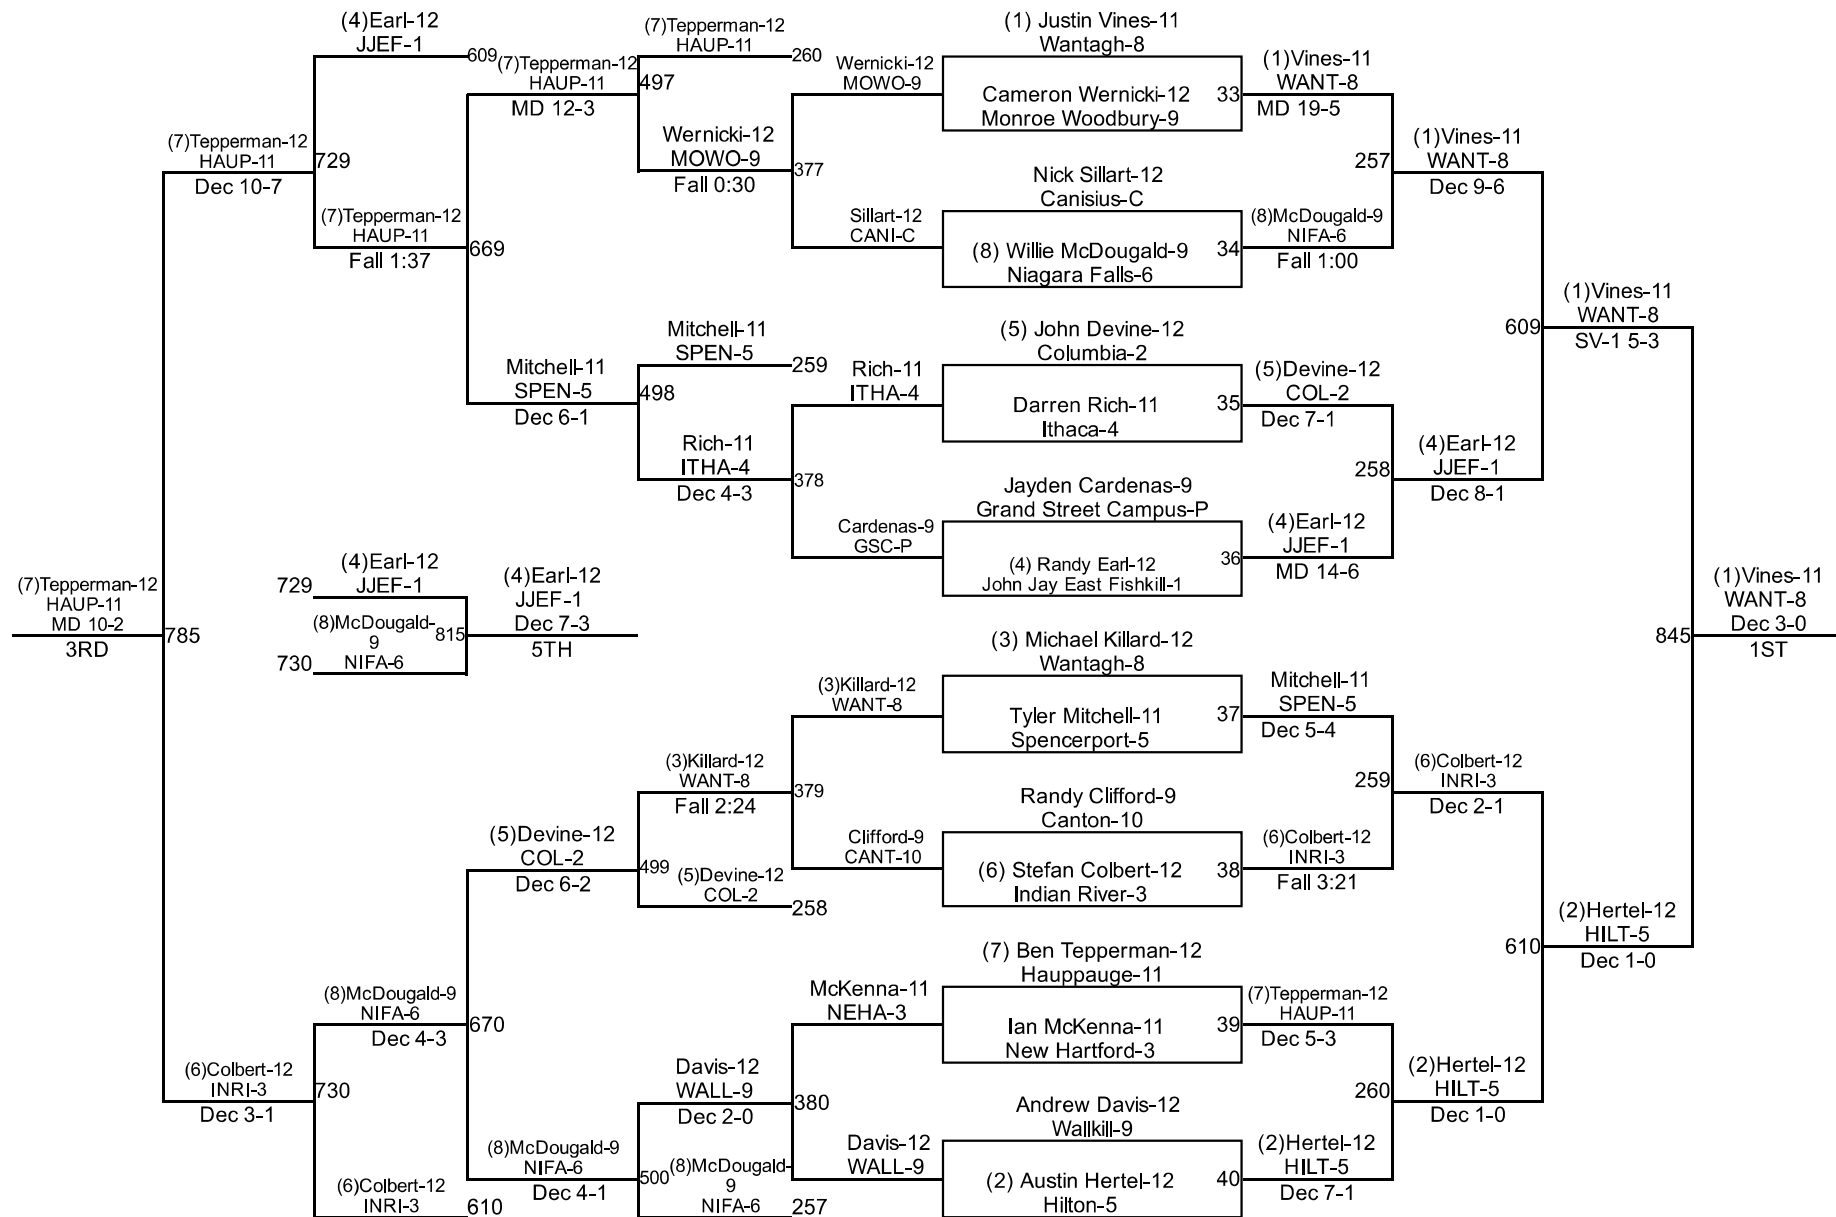

2017 NYSPHSAA State Championships

I-126