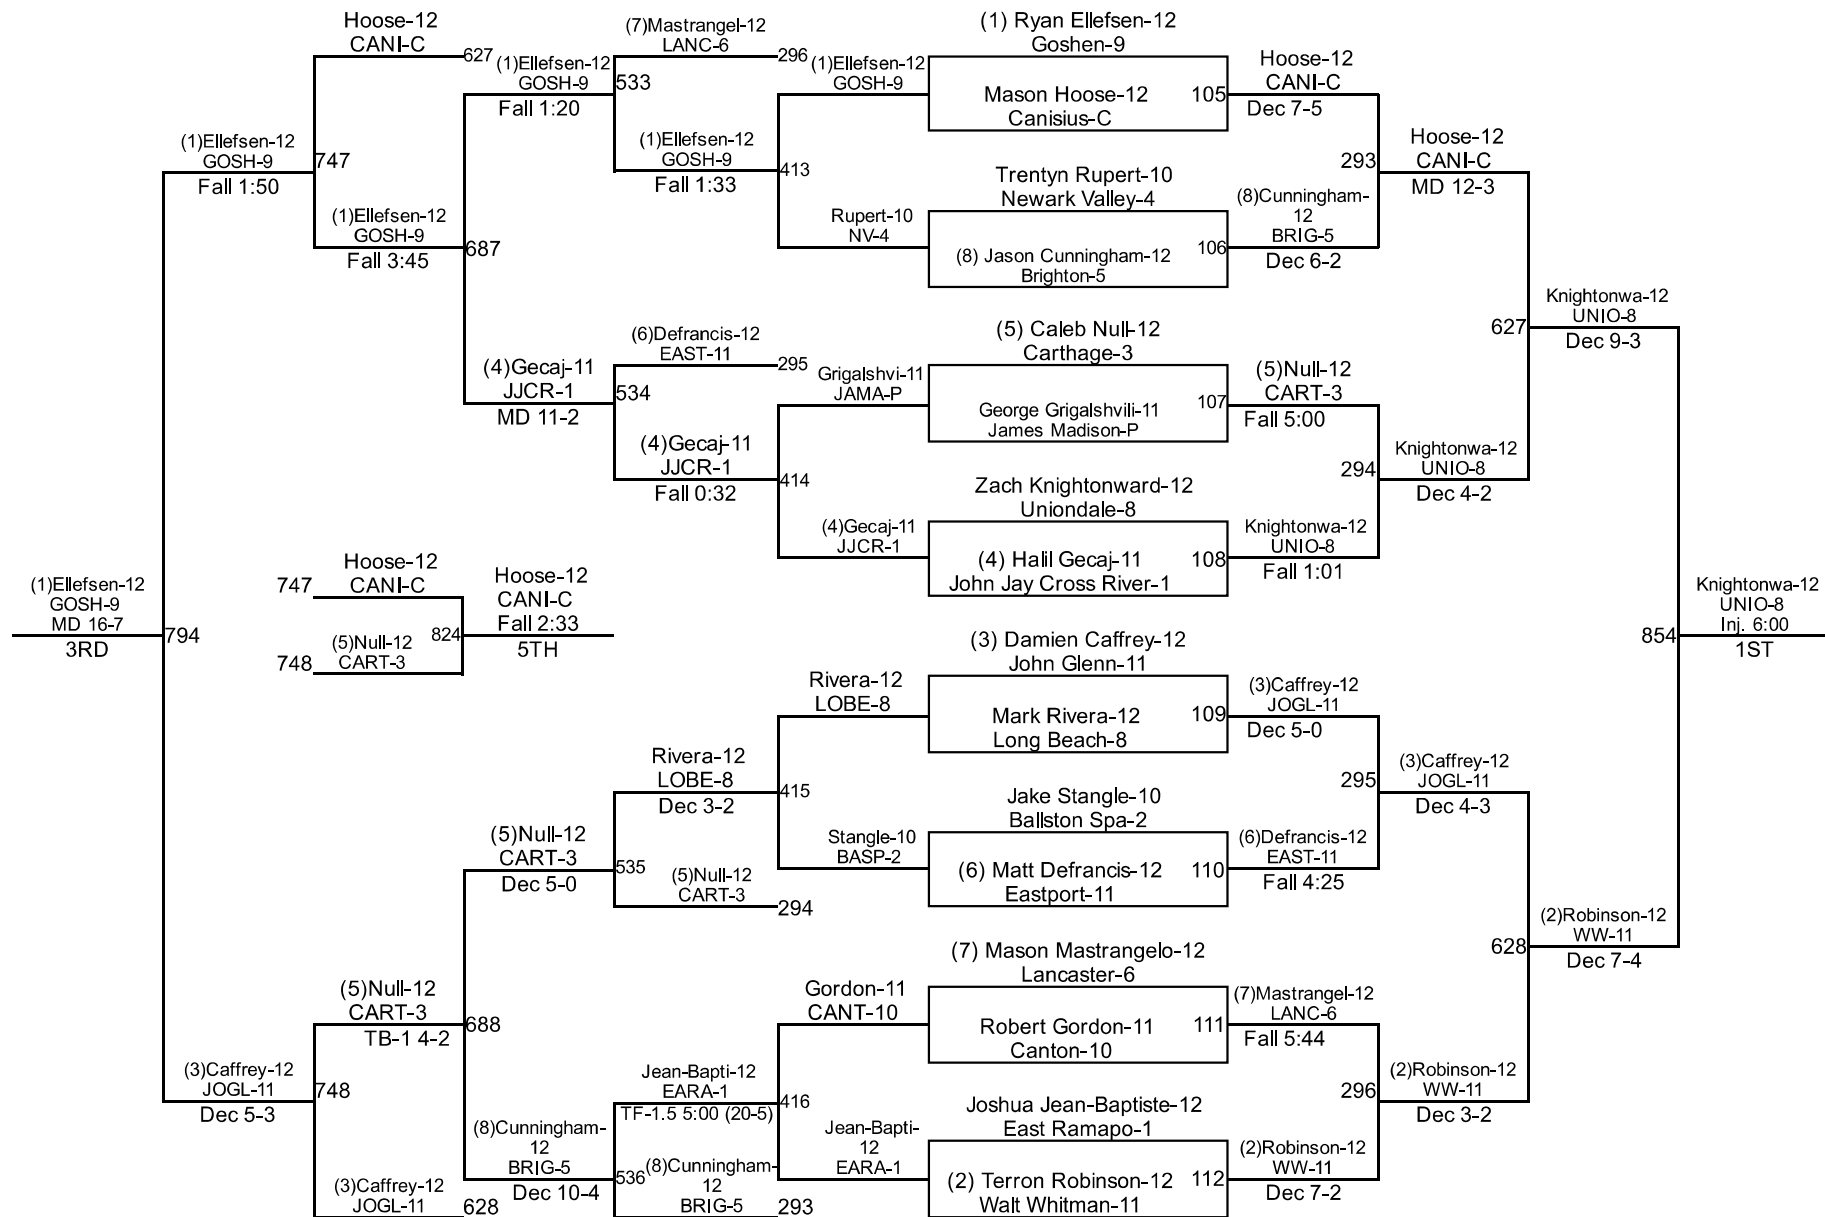

2017 NYSPHSAA State Championships

I-220