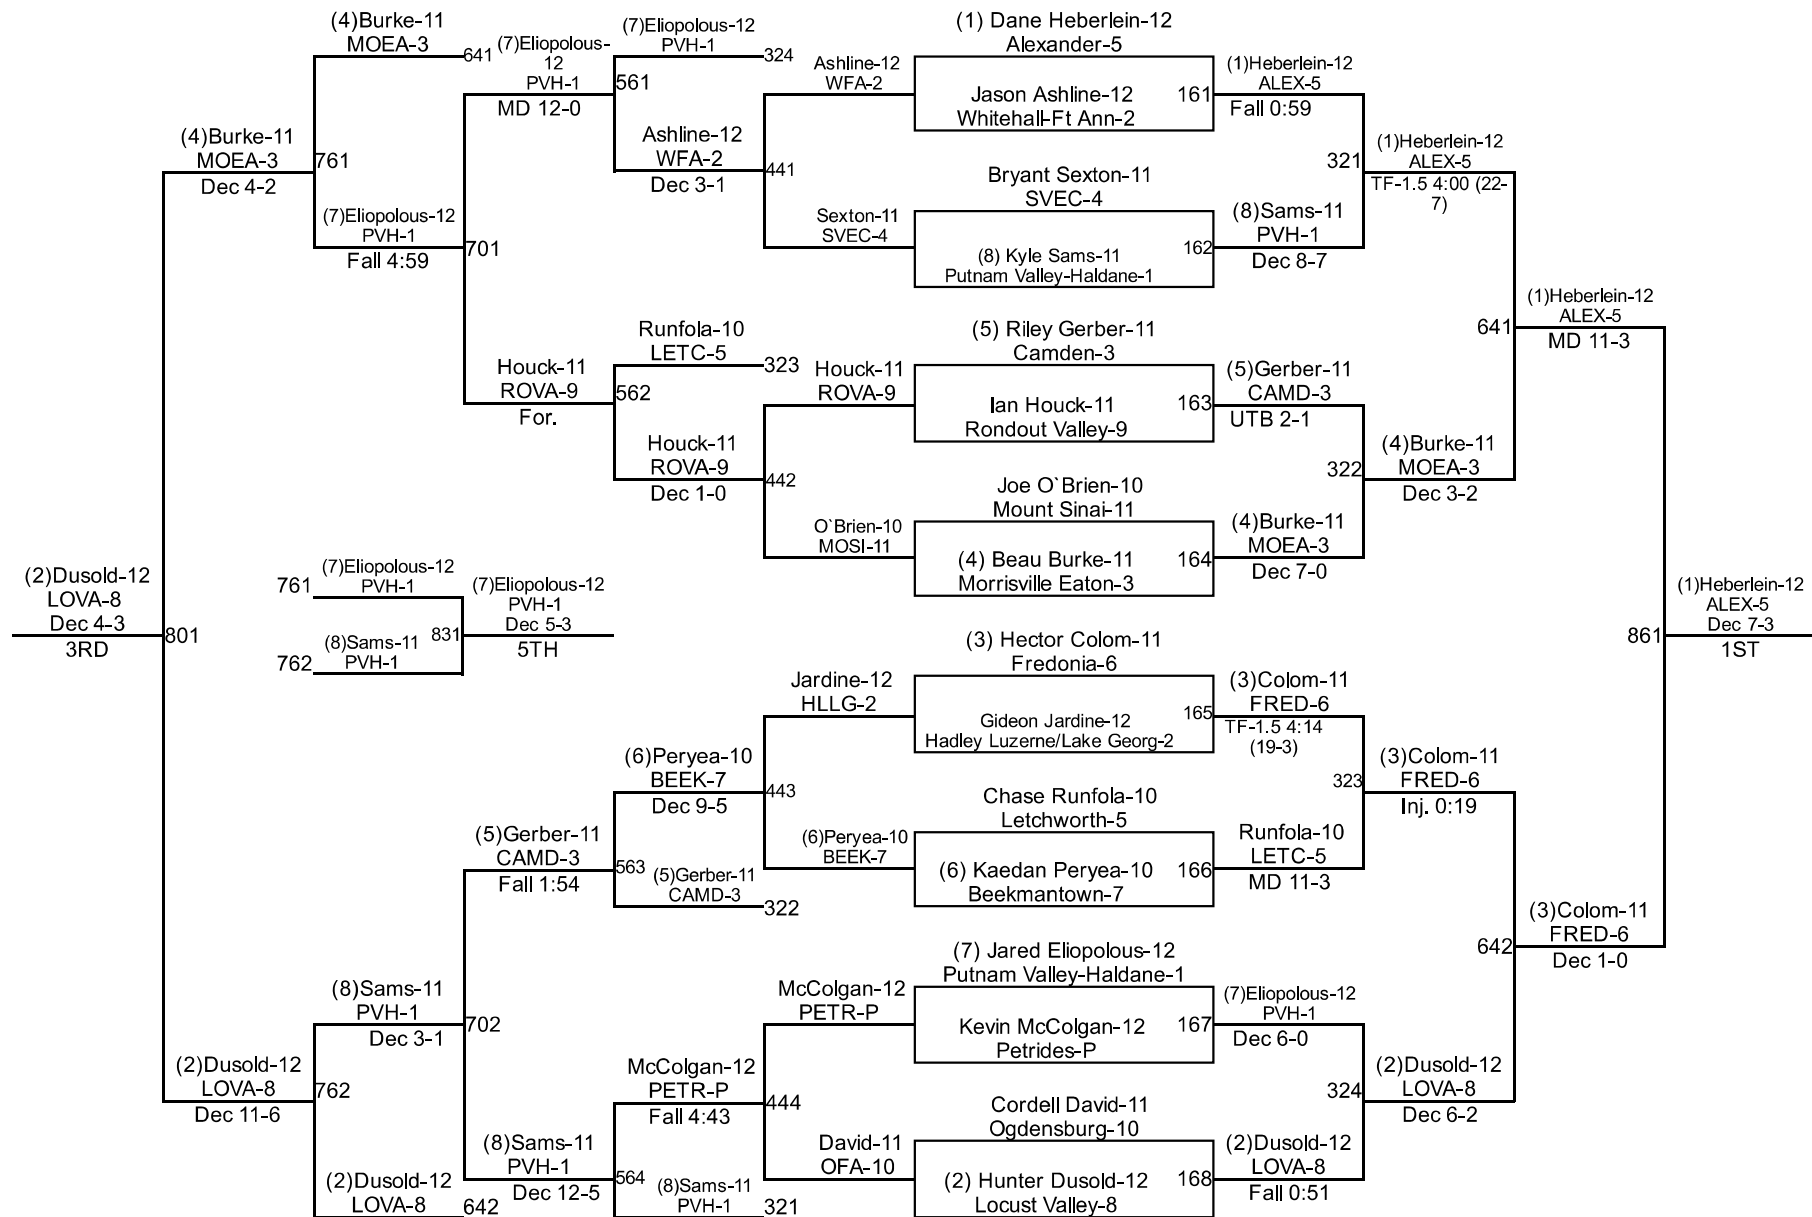

2017 NYSPHSAA State Championships

II-132