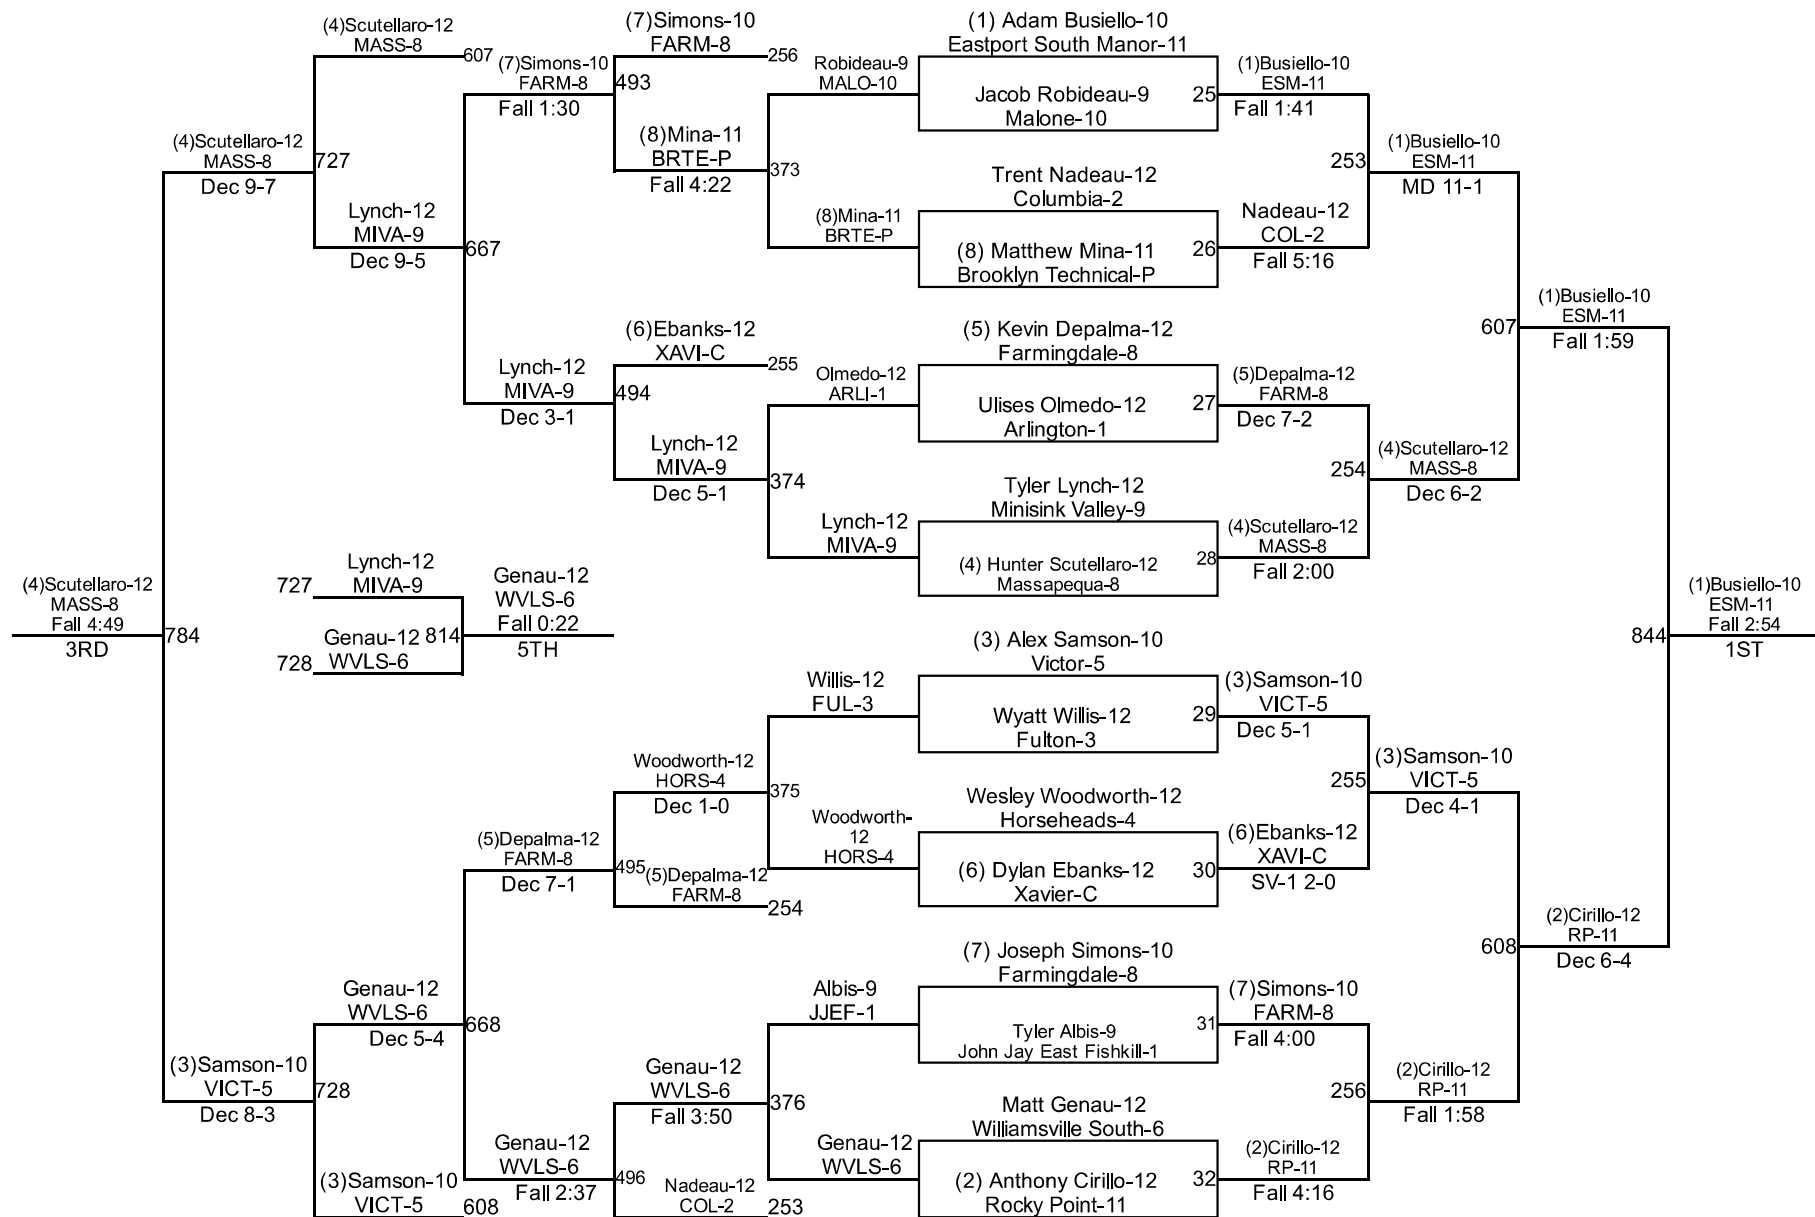

2017 NYSPHSAA State Championships

I-120