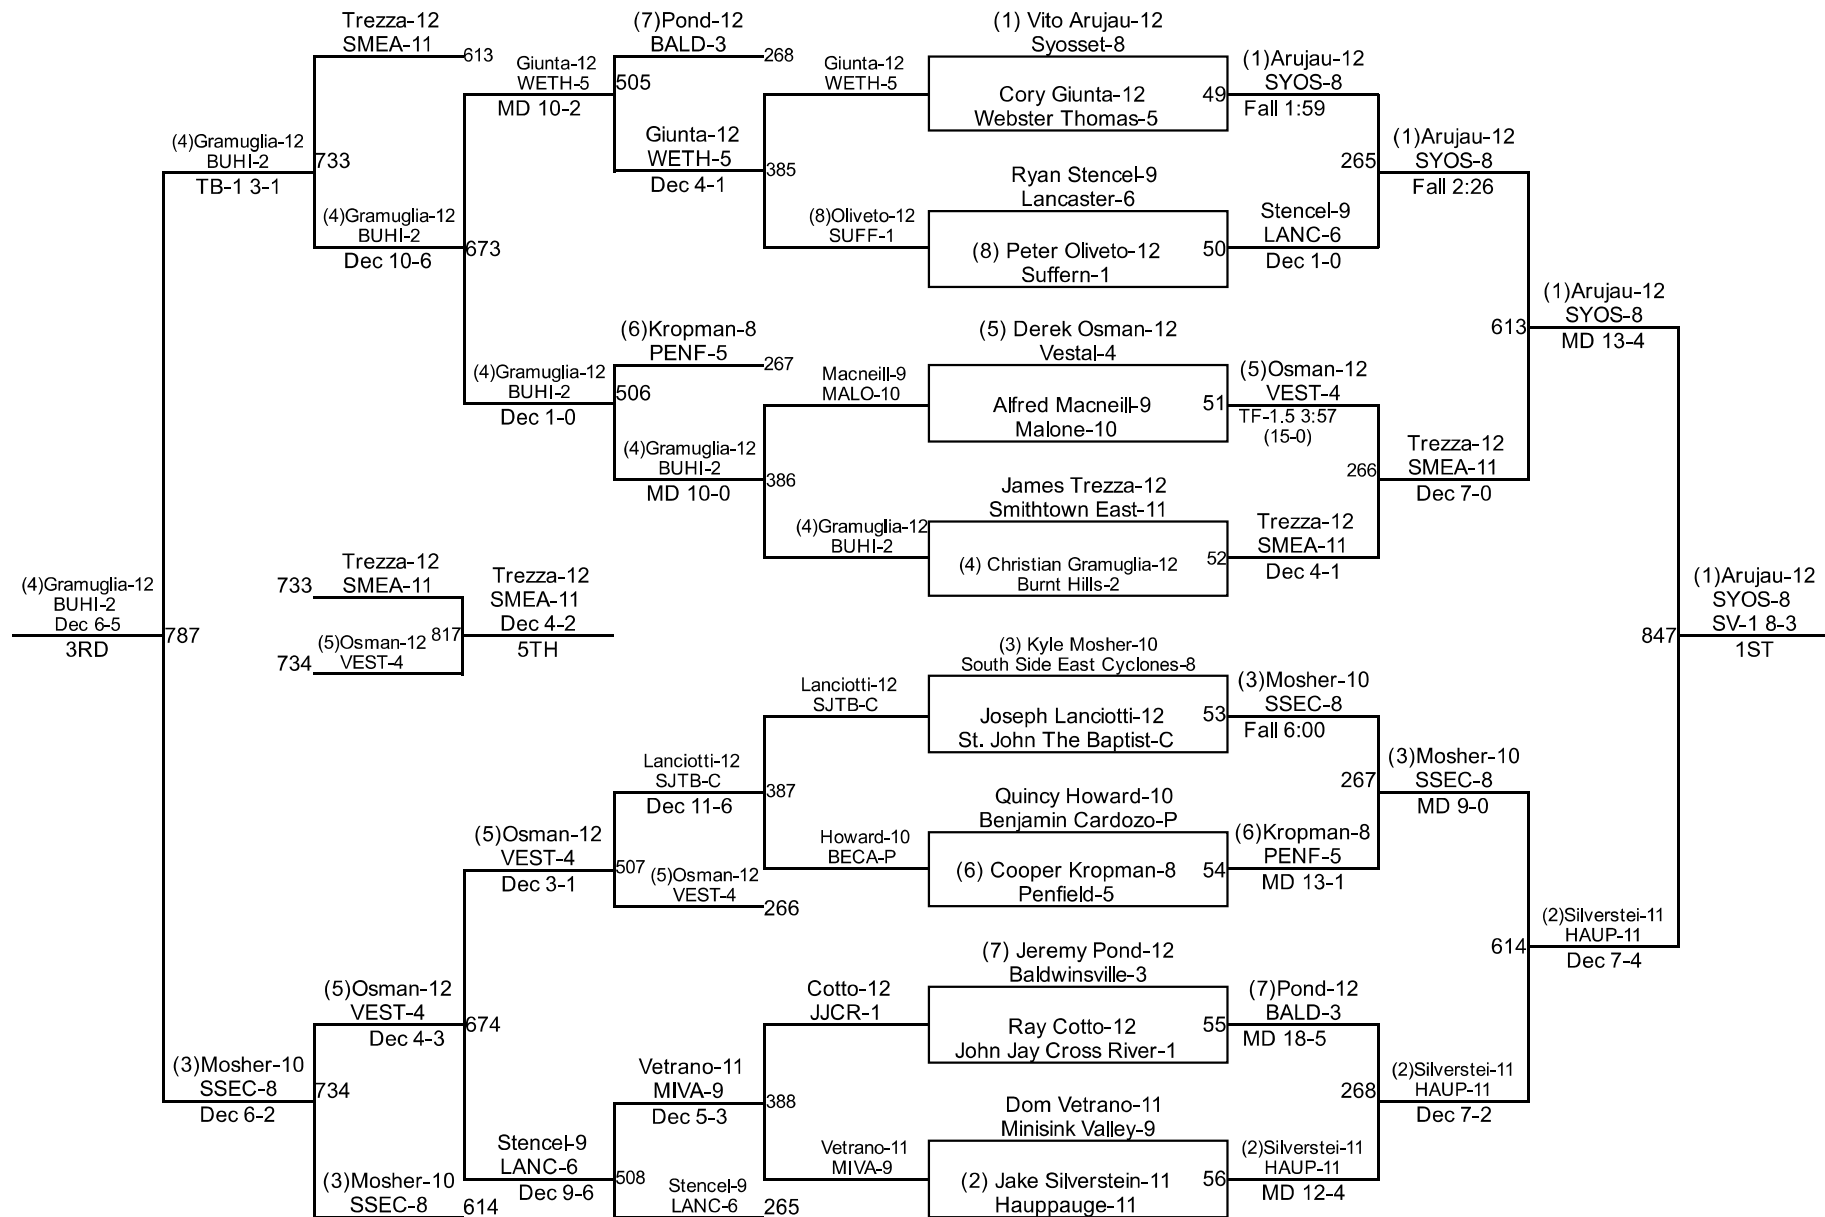

2017 NYSPHSAA State Championships

I-138