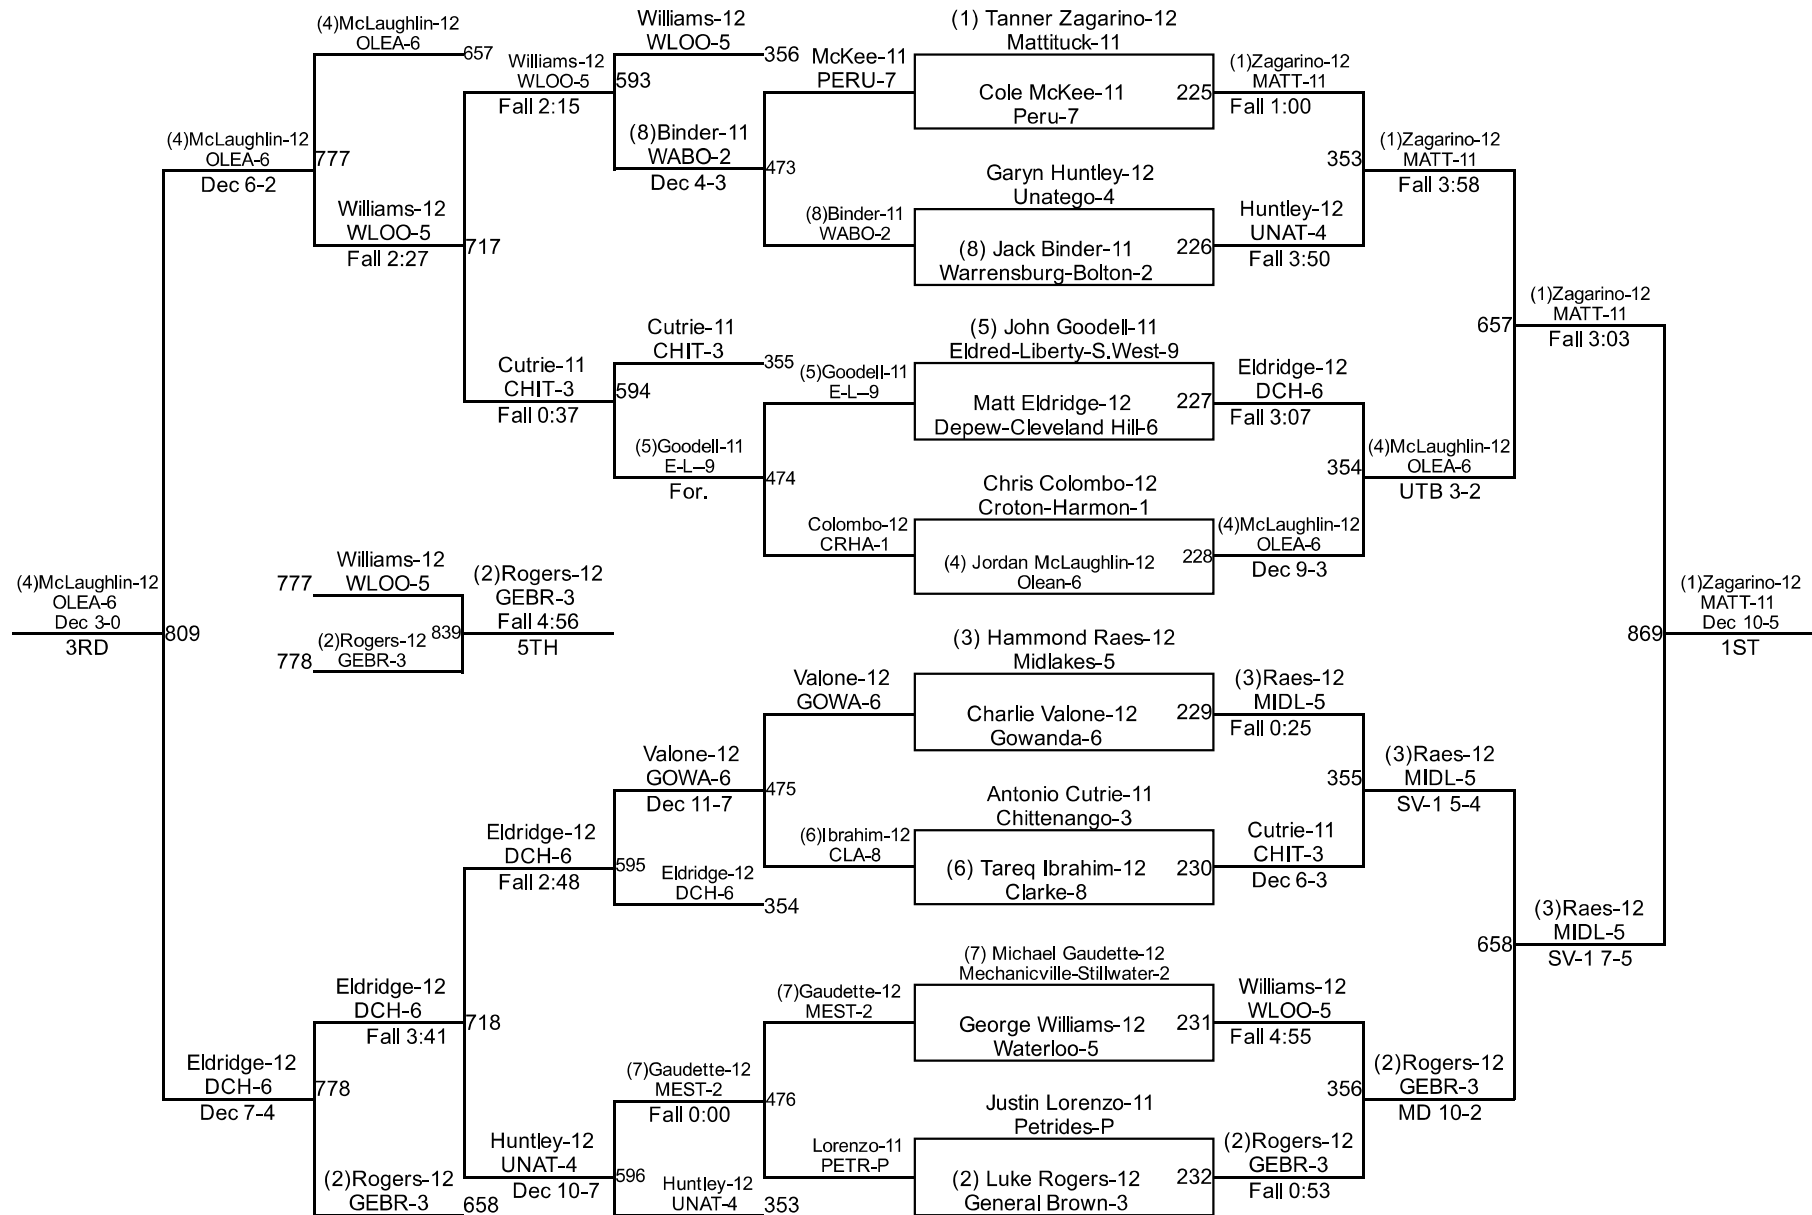

2017 NYSPHSAA State Championships

II-220