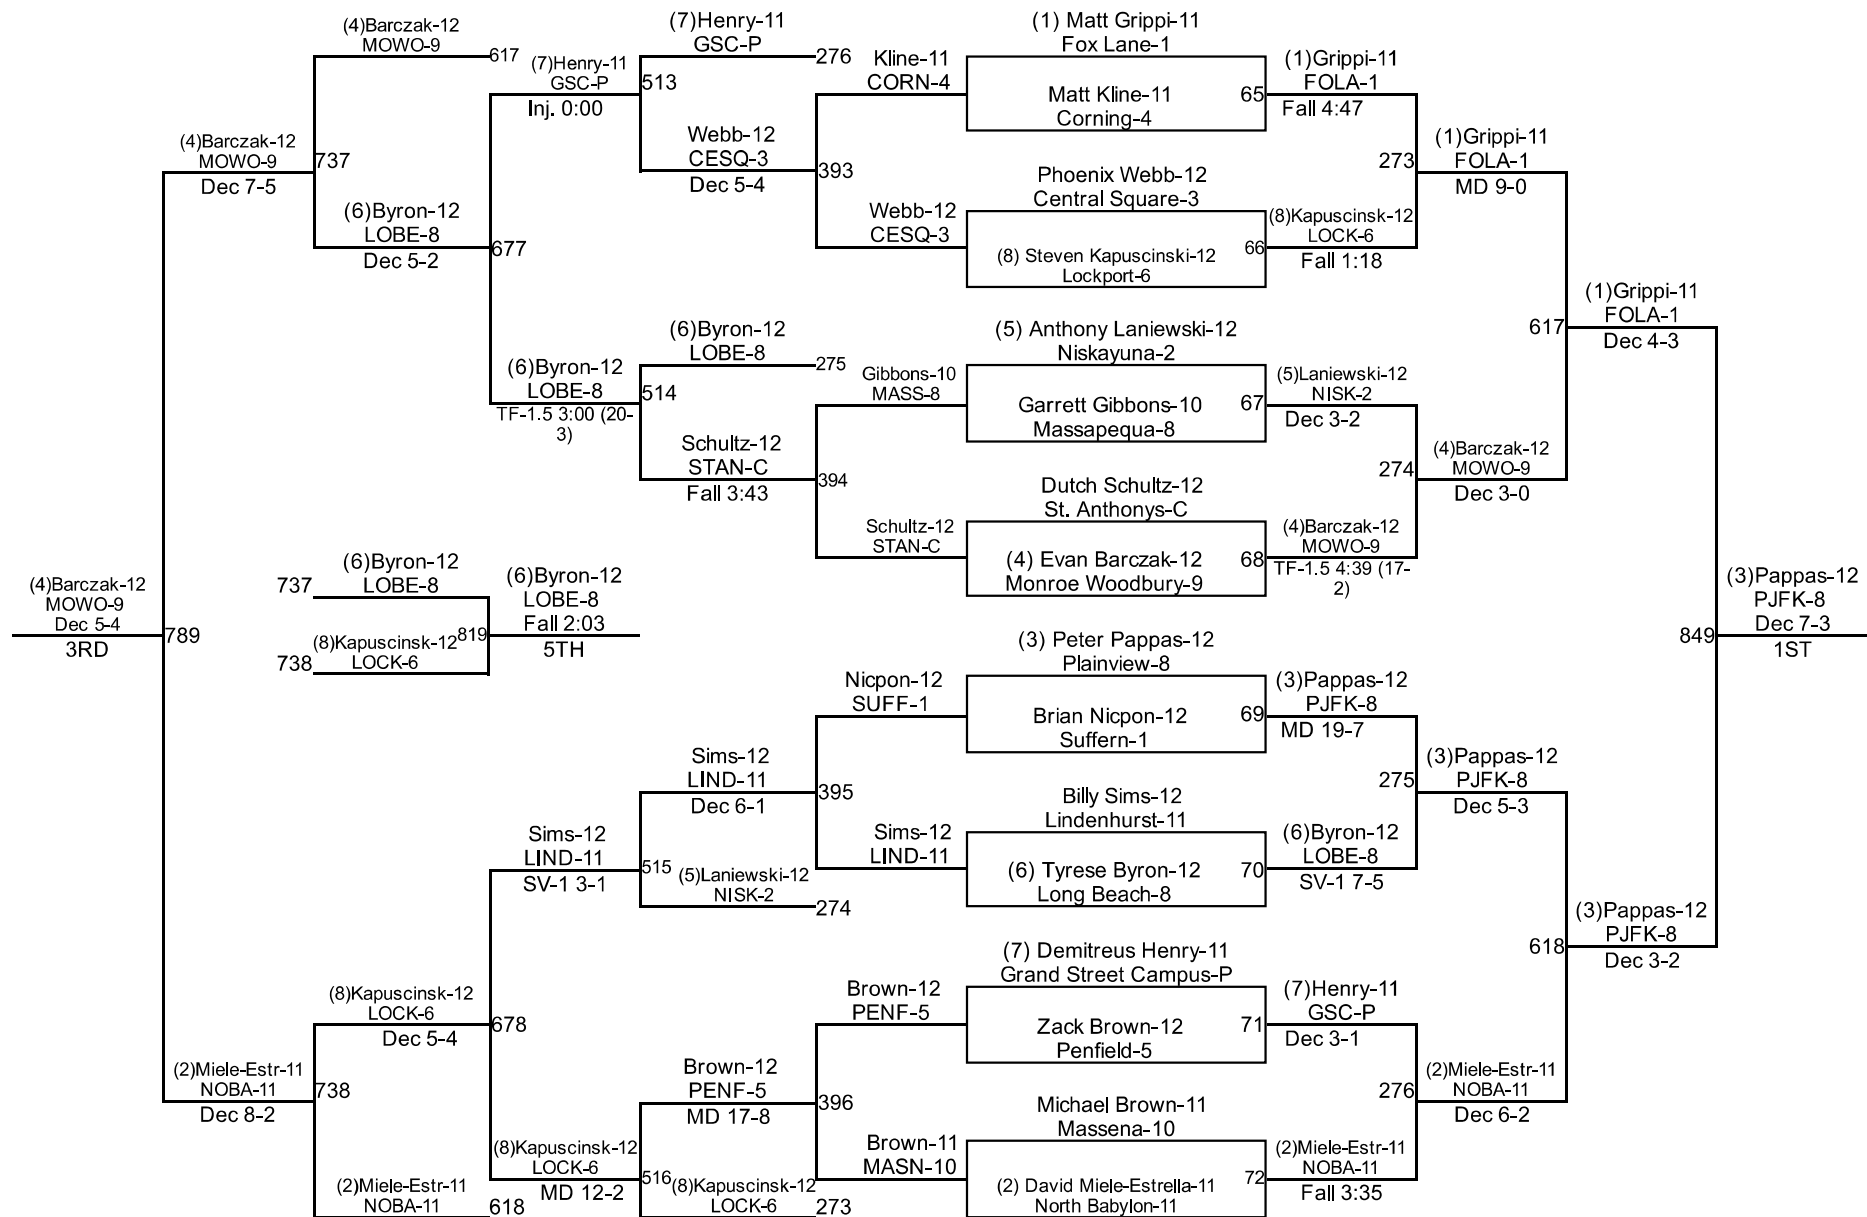

2017 NYSPHSAA State Championships

I-152