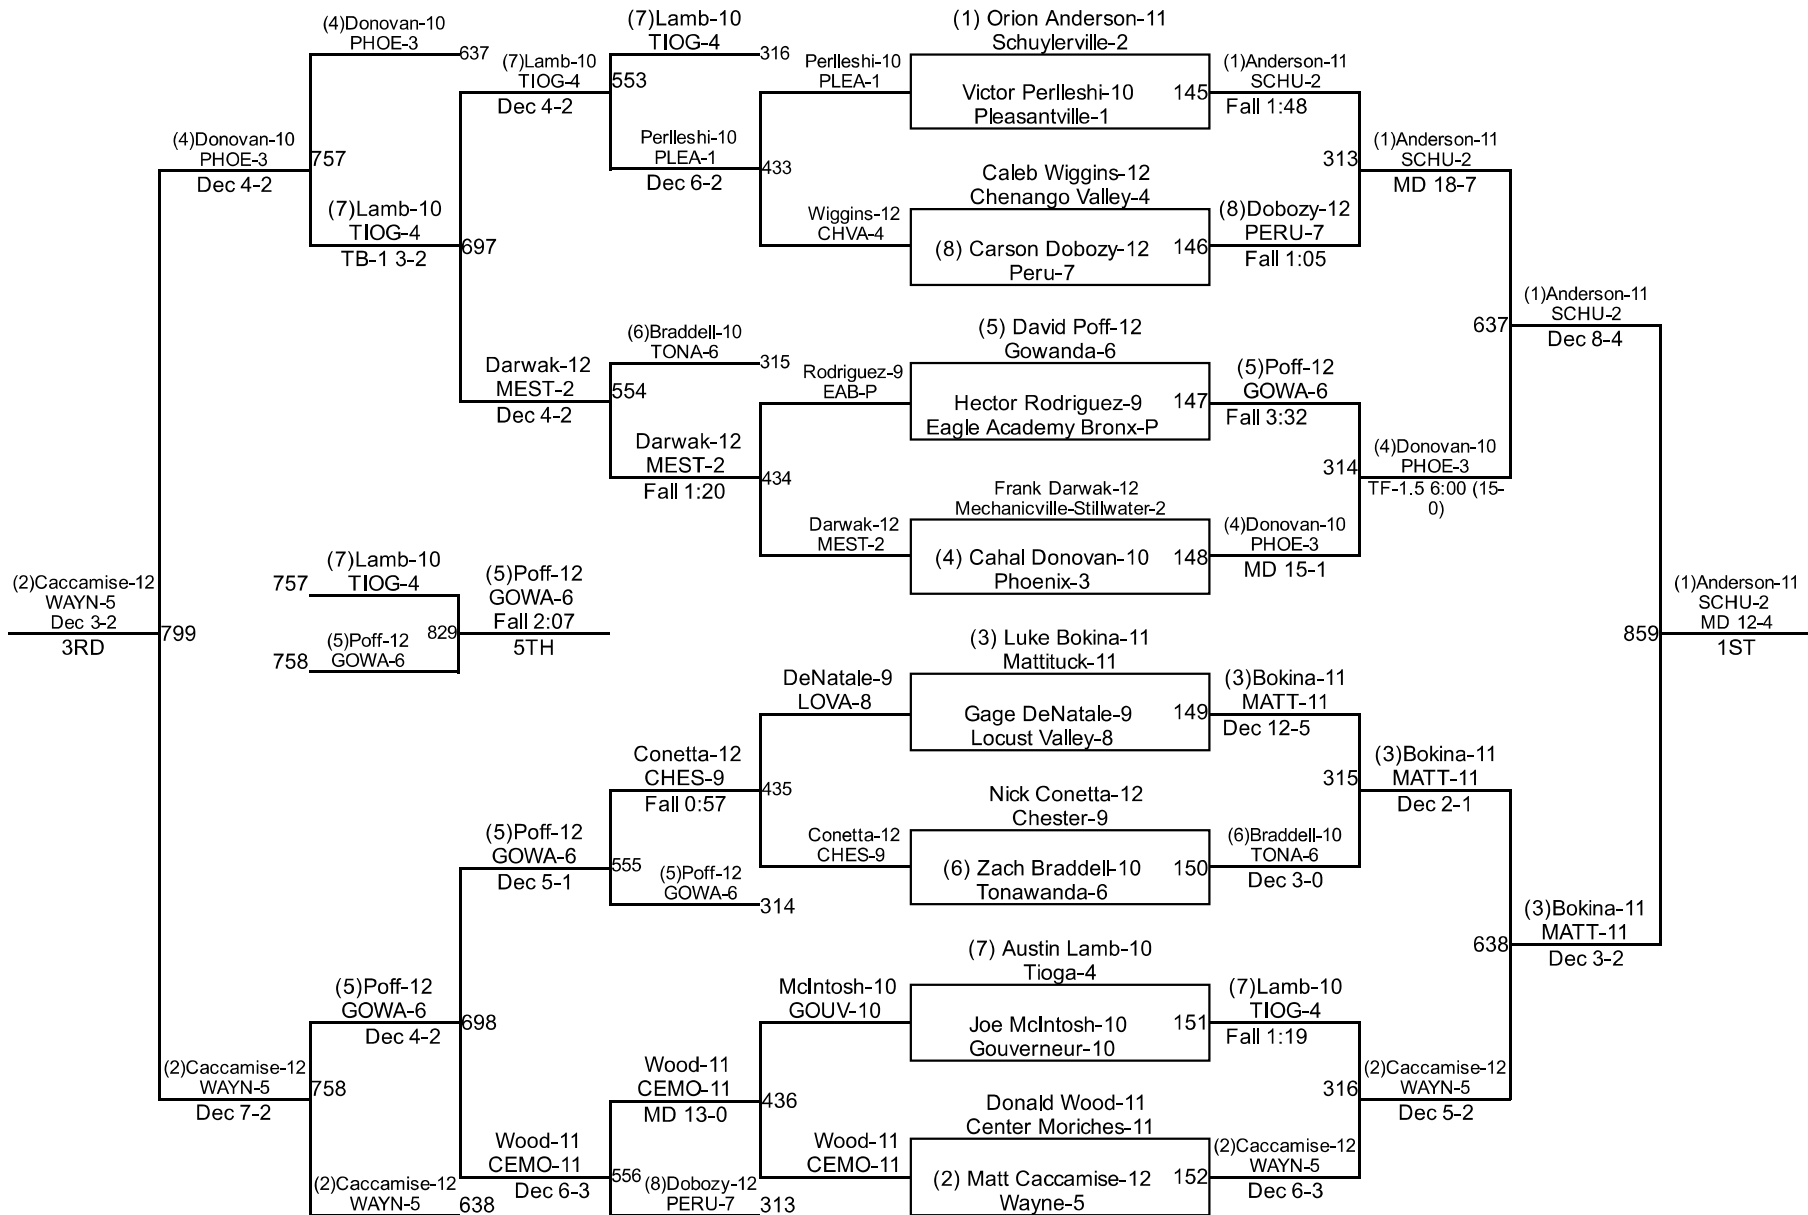

2017 NYSPHSAA State Championships

II-120