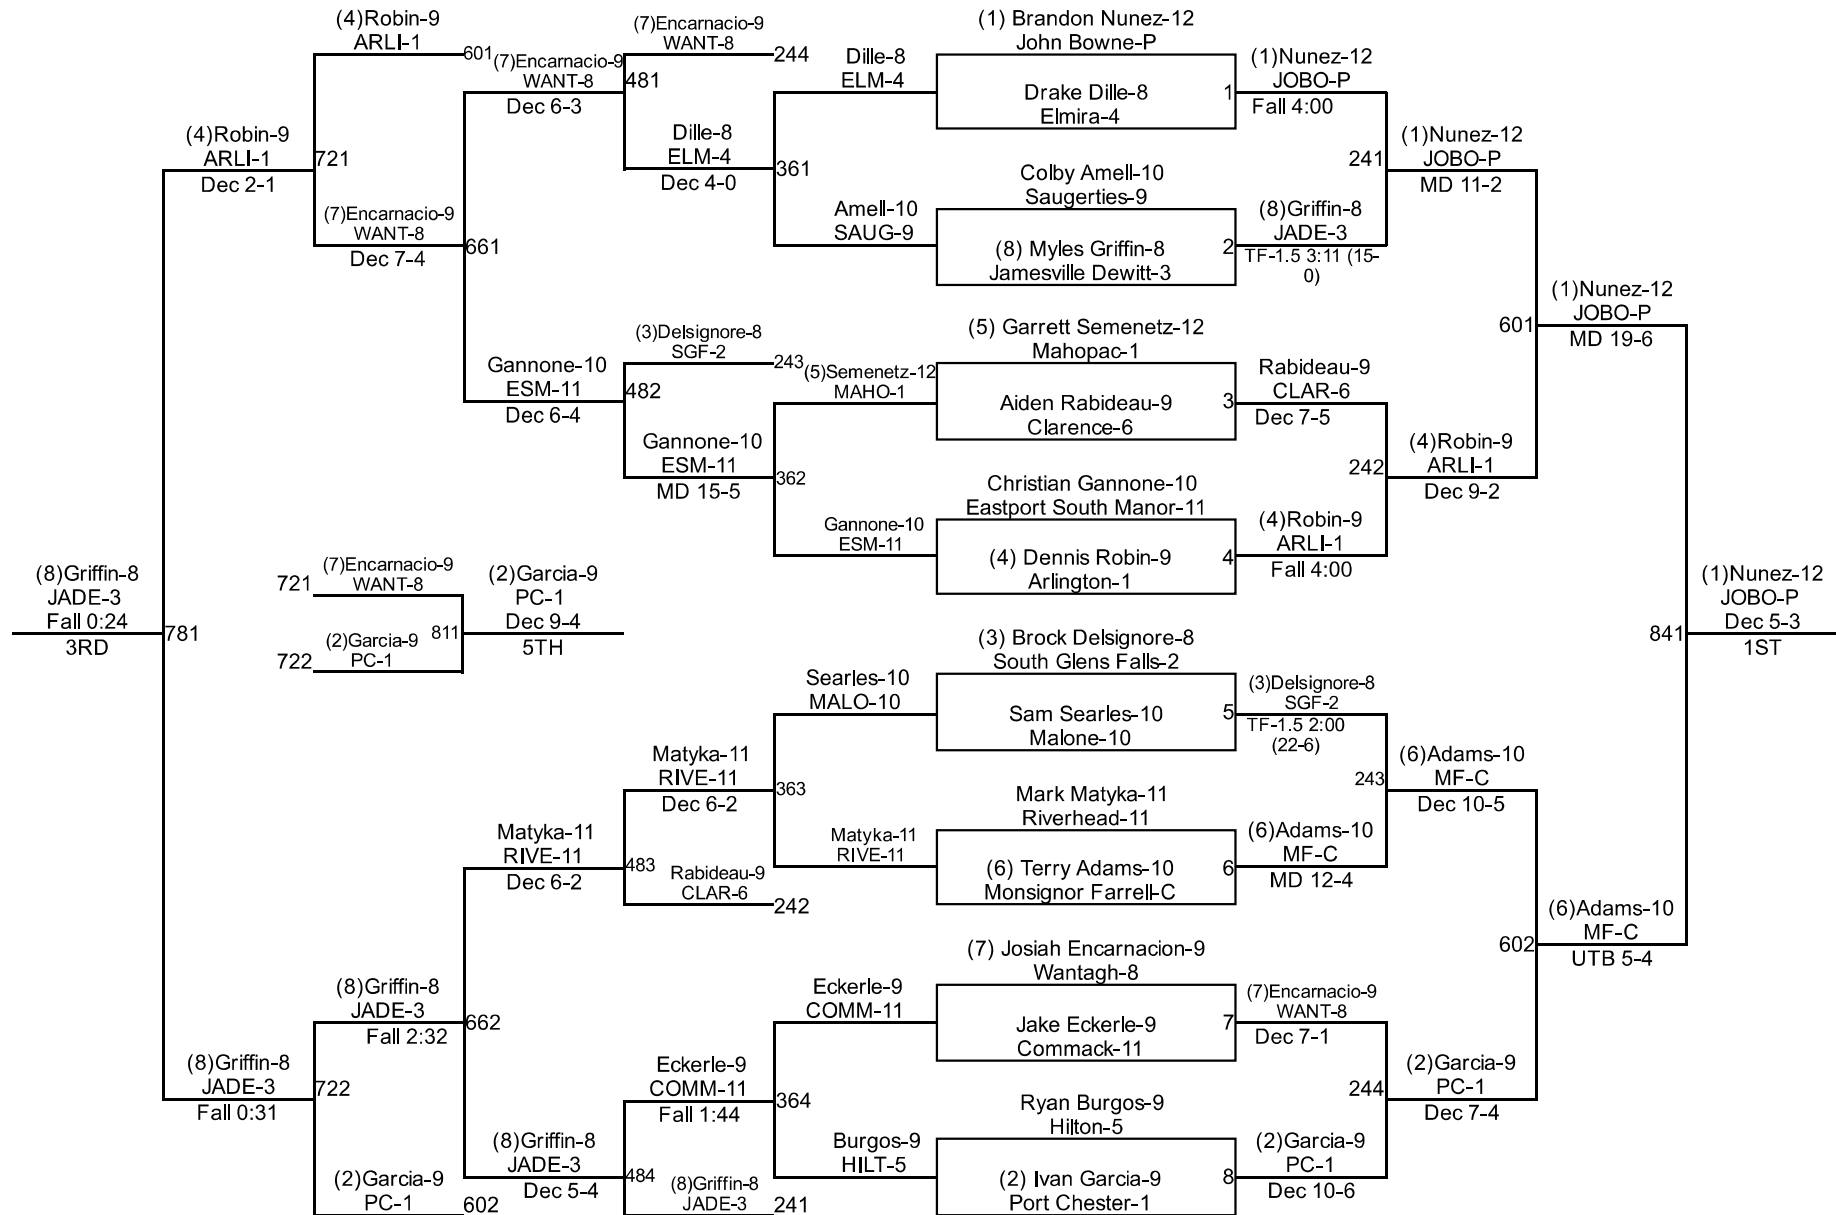

84.	South Glens Falls	3.5
85.	Brighton	3.0
85.	Brooklyn Technical	3.0
85.	Clarence	3.0
85.	Lake Shore	3.0
85.	Mahopac	3.0
85.	Spencerport	3.0
85.	St. Anthony's	3.0
85.	St. Joe's Collegiate	3.0
93.	Riverhead	2.0
93.	Valley Central	2.0
93.	William C. Bryant	2.0
93.	Xavier	2.0
97.	Byram Hills	1.0
97.	Ithaca	1.0
97.	Schenectady	1.0
97.	St. John The Baptist	1.0
97.	W.C. Bryant	1.0
102.	Canton	0.0
102.	Chaminade	0.0
102.	Cicero North Syracuse	0.0
102.	Coming	0.0
102.	Franklin D. Roosevelt	0.0
102.	Half Hollow Hills East	0.0
102.	James Madison	0.0
102.	Lakeland-Panas	0.0
102.	Malone	0.0
102.	Massena	0.0
102.	Newburgh	0.0
102.	Plainedge	0.0
102.	Saugerties	0.0
102.	Sewanhaka West	0.0
102.	St. Francis	0.0
102.	Suffern	0.0
102.	Sweet Home	0.0
102.	Tappan Zee	0.0
102.	Washingtonville	0.0

2017 NYSPHSAA State Championships

I-99