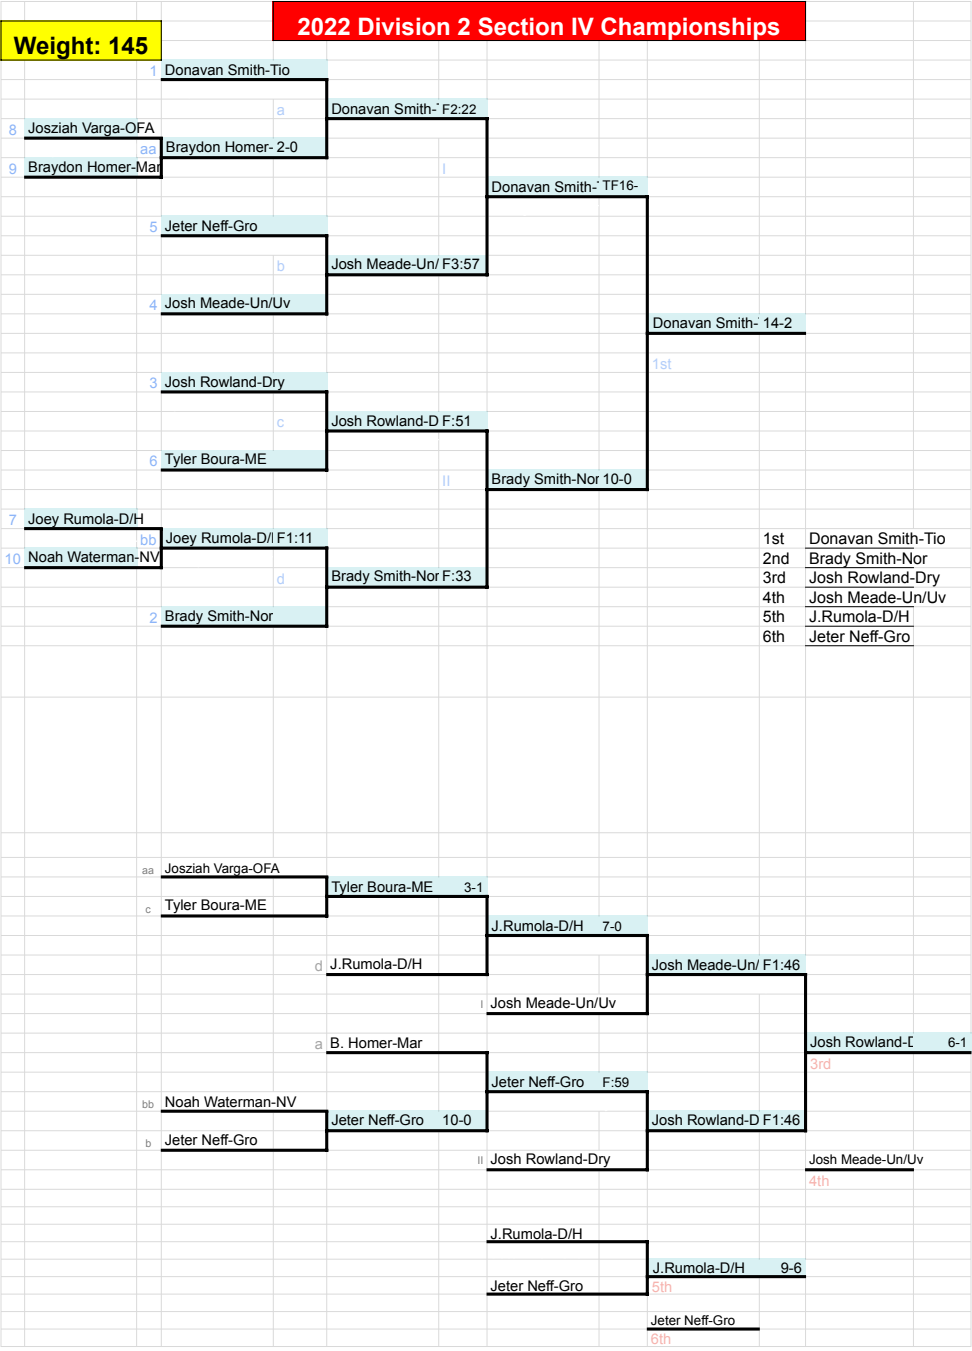

TEAM SCORE		
1	Tioga	261.5
2	Windsor	119.0
3	BGAH	92.0
4	Chenango Valley	79.5
5	Unatego/Unadilla Valley	78
6	Groton	74
7	Waverly	73
8	Marathon	69
9	Walton/Delhi	67
10	Spencer Van-Etten/Candor	65.5
11	Greene/Oxford	56.5
12	Norwich	56
13	Lansing	56
14	Maine Endwell	37.5
15	Deposit/Hancock	37
16	Odessa Montour/WG	26
17	Oneonta	22
18	Sidney	21
19	Susquehanna Valley	19
20	Dryden	18
21	Owego	17
22	Newark Valley	7
23	Moravia	4
24	Thomas Edison	0
25	Whitney Point	0

[Link to Team Score Sheet](#)

MOW: Nate Merwin-WDA
138LBS

Weight: 102

2022 Division 2 Section IV Championships

Weight: 110

2022 Division 2 Section IV Championships

2022 Division 2 Section IV Championships

Weight: 118

Weight: 126

2022 Division 2 Section IV Championships

2022 Division 2 Section IV Championships

Weight: 132

Weight: 138

2022 Division 2 Section IV Championships

2022 Division 2 Section IV Championships

Weight: 152

Weight: 160

2022 Division 2 Section IV Championships

Weight: 189

2022 Division 2 Section IV Championships

Weight: 215

2022 Division 2 Section IV Championships

2022 Division 2 Section IV Championships

Weight: 285