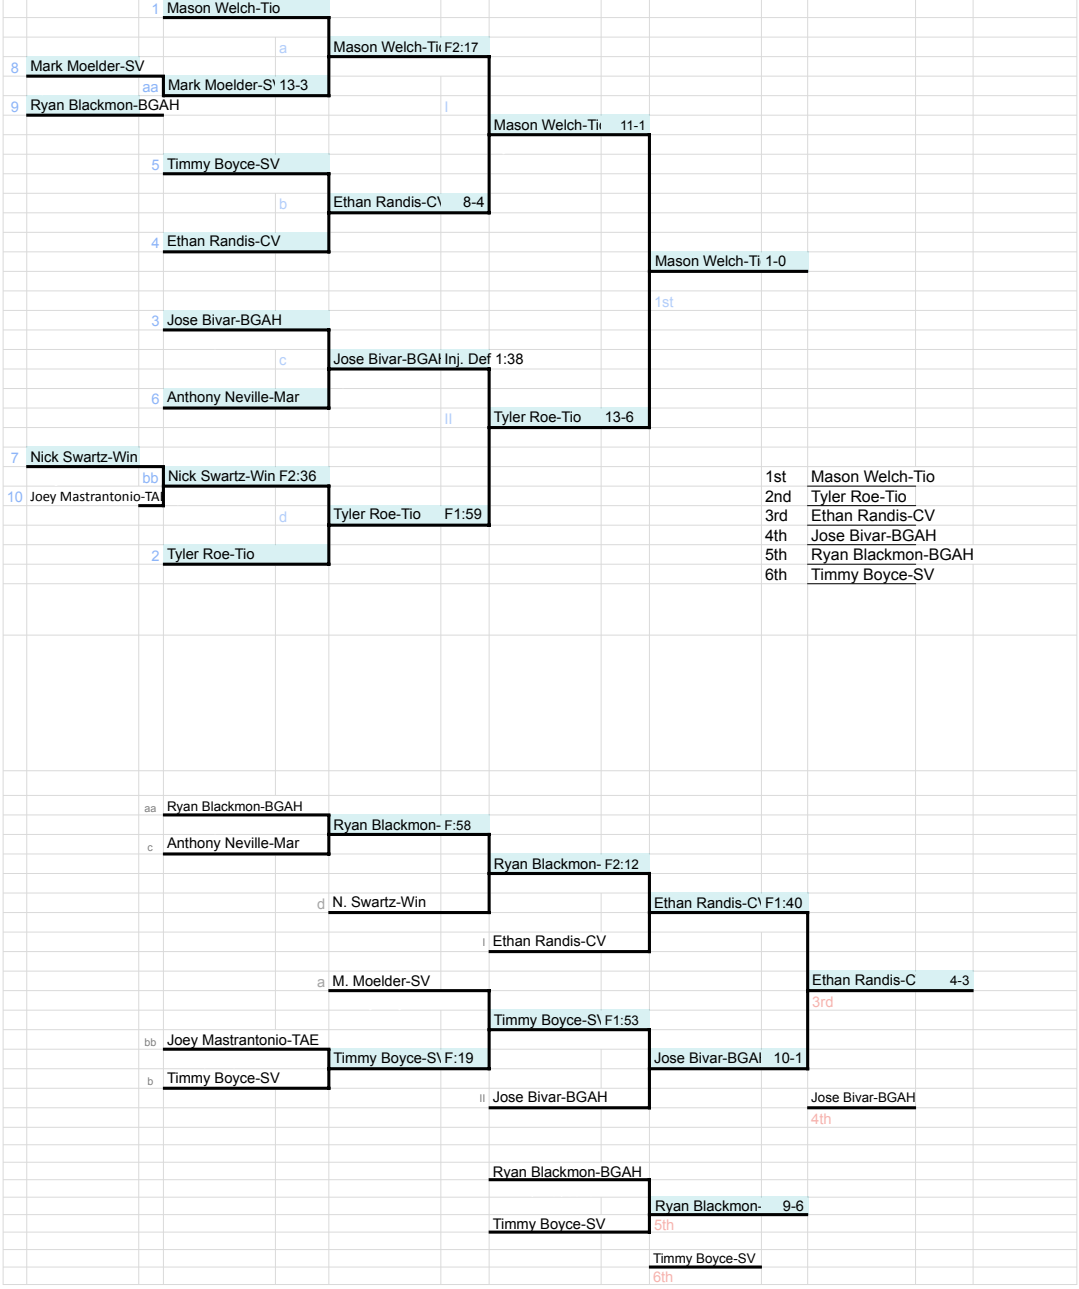

Weight: 126

2022 Division 2 Section IV Championships