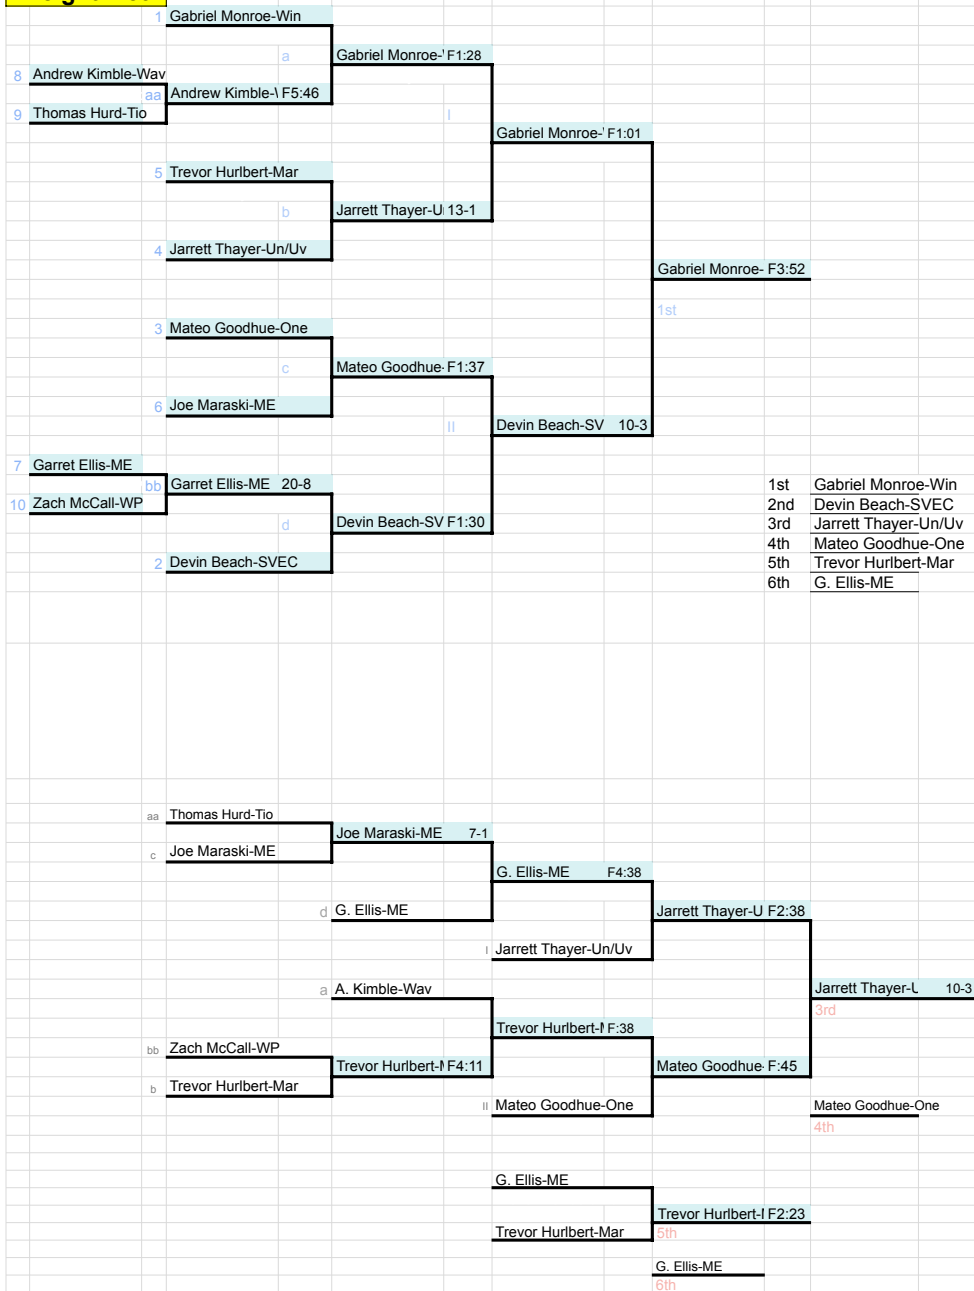

TEAM SCORE		
1	Tioga	261.5
2	Windsor	119.0
3	BGAH	92.0
4	Chenango Valley	79.5
5	Unatego/Unadilla Valley	78
6	Groton	74
7	Waverly	73
8	Marathon	69
9	Walton/Delhi	67
10	Spencer Van-Etten/Candor	65.5
11	Greene/Oxford	56.5
12	Norwich	56
13	Lansing	56
14	Maine Endwell	37.5
15	Deposit/Hancock	37
16	Odessa Montour/WG	26
17	Oneonta	22
18	Sidney	21
19	Susquehanna Valley	19
20	Dryden	18
21	Owego	17
22	Newark Valley	7
23	Moravia	4
24	Thomas Edison	0
25	Whitney Point	0

[Link to Team Score Sheet](#)

MOW: Nate Merwin-WDA
138LBS

Weight: 102

2022 Division 2 Section IV Championships

Weight: 110

2022 Division 2 Section IV Championships

2022 Division 2 Section IV Championships

Weight: 118

Weight: 160

2022 Division 2 Section IV Championships

Weight: 189

2022 Division 2 Section IV Championships

Weight: 215

2022 Division 2 Section IV Championships

2022 Division 2 Section IV Championships

Weight: 285