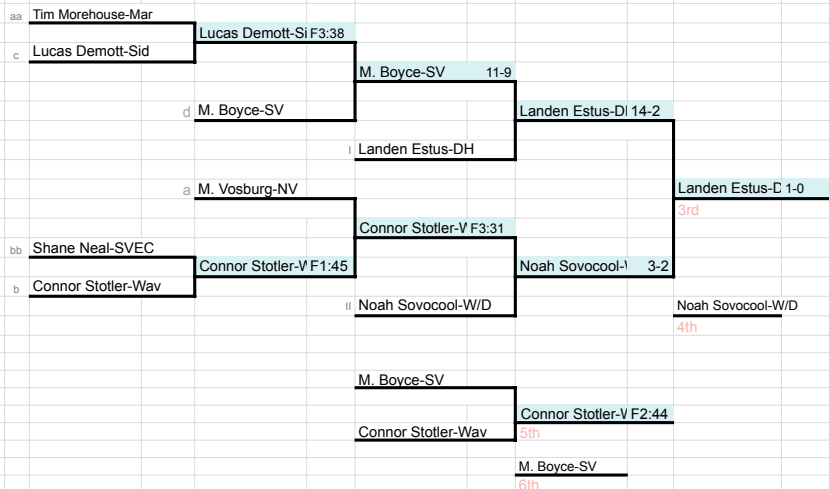

TEAM SCORE		
1	Tioga	261.5
2	Windsor	119.0
3	BGAH	92.0
4	Chenango Valley	79.5
5	Unatego/Unadilla Valley	78
6	Groton	74
7	Waverly	73
8	Marathon	69
9	Walton/Delhi	67
10	Spencer Van-Etten/Candor	65.5
11	Greene/Oxford	56.5
12	Norwich	56
13	Lansing	56
14	Maine Endwell	37.5
15	Deposit/Hancock	37
16	Odessa Montour/WG	26
17	Oneonta	22
18	Sidney	21
19	Susquehanna Valley	19
20	Dryden	18
21	Owego	17
22	Newark Valley	7
23	Moravia	4
24	Thomas Edison	0
25	Whitney Point	0

[Link to Team Score Sheet](#)

MOW: Nate Merwin-WDA
138LBS

Weight: 102

2022 Division 2 Section IV Championships

Weight: 110

2022 Division 2 Section IV Championships

2022 Division 2 Section IV Championships

Weight: 118

Weight: 126

2022 Division 2 Section IV Championships

2022 Division 2 Section IV Championships

Weight: 132

Weight: 138

2022 Division 2 Section IV Championships

2022 Division 2 Section IV Championships

Weight: 152