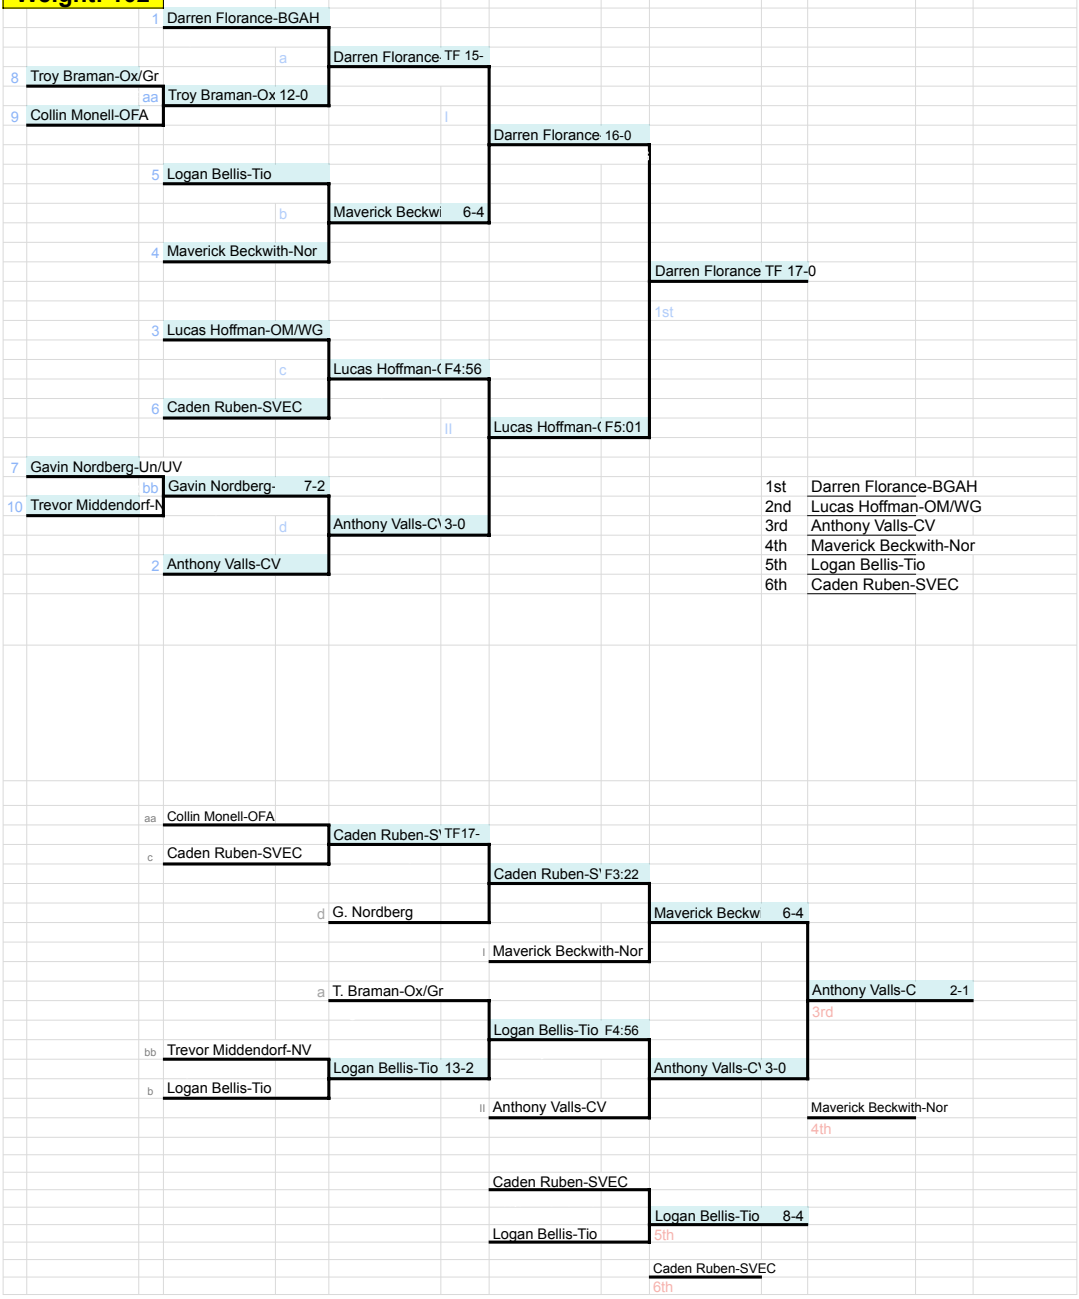

TEAM SCORE		
1	Tioga	261.5
2	Windsor	119.0
3	BGAH	92.0
4	Chenango Valley	79.5
5	Unatego/Unadilla Valley	78
6	Groton	74
7	Waverly	73
8	Marathon	69
9	Walton/Delhi	67
10	Spencer Van-Etten/Candor	65.5
11	Greene/Oxford	56.5
12	Norwich	56
13	Lansing	56
14	Maine Endwell	37.5
15	Deposit/Hancock	37
16	Odessa Montour/WG	26
17	Oneonta	22
18	Sidney	21
19	Susquehanna Valley	19
20	Dryden	18
21	Owego	17
22	Newark Valley	7
23	Moravia	4
24	Thomas Edison	0
25	Whitney Point	0

[Link to Team Score Sheet](#)

MOW: Nate Merwin-WDA
138LBS

Weight: 102

2022 Division 2 Section IV Championships

Weight: 110

2022 Division 2 Section IV Championships

2022 Division 2 Section IV Championships

Weight: 118