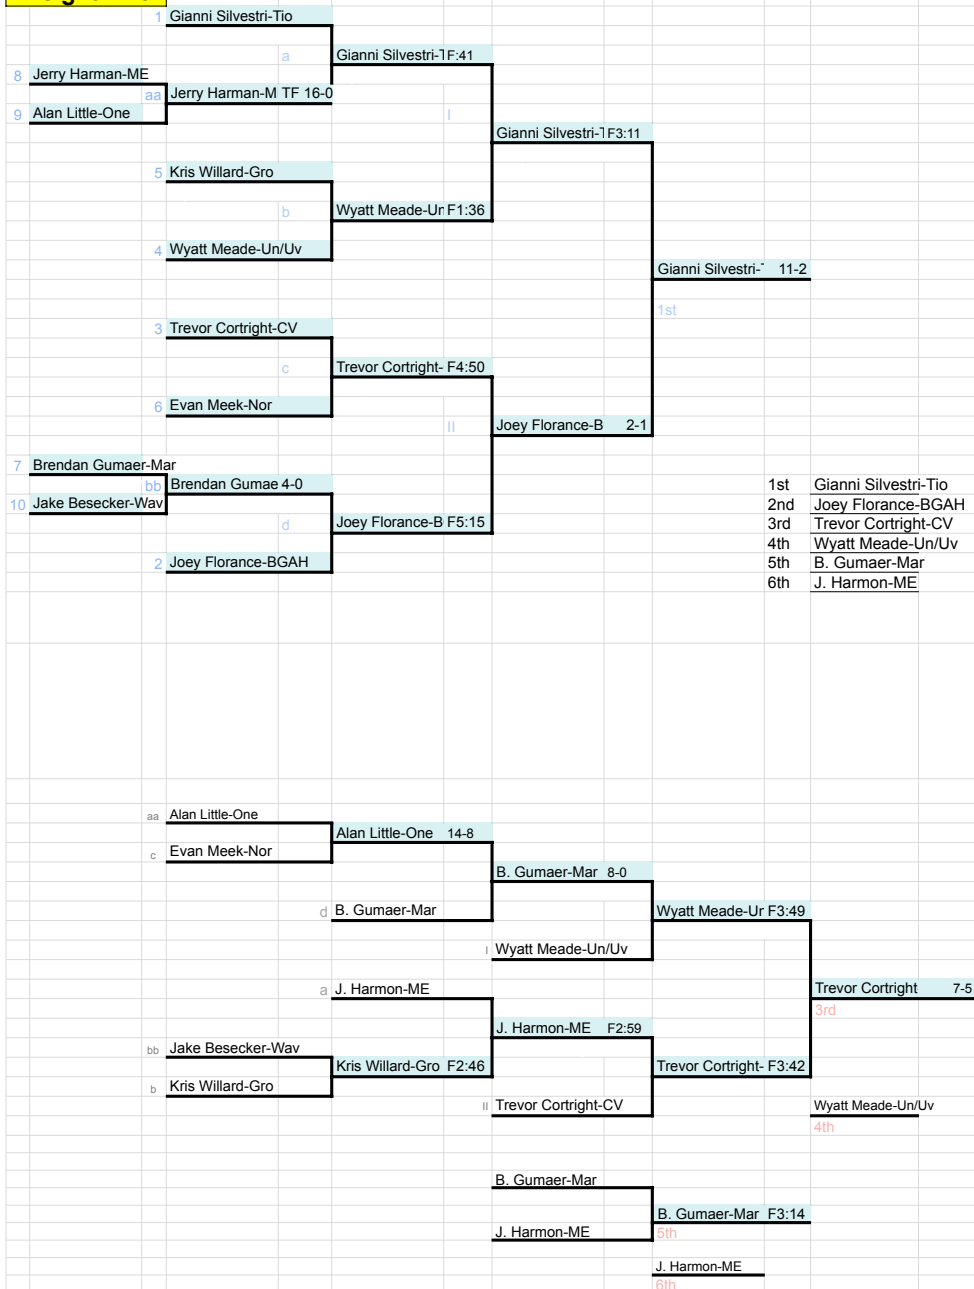

TEAM SCORE		
1	Tioga	261.5
2	Windsor	119.0
3	BGAH	92.0
4	Chenango Valley	79.5
5	Unatego/Unadilla Valley	78
6	Groton	74
7	Waverly	73
8	Marathon	69
9	Walton/Delhi	67
10	Spencer Van-Etten/Candor	65.5
11	Greene/Oxford	56.5
12	Norwich	56
13	Lansing	56
14	Maine Endwell	37.5
15	Deposit/Hancock	37
16	Odessa Montour/WG	26
17	Oneonta	22
18	Sidney	21
19	Susquehanna Valley	19
20	Dryden	18
21	Owego	17
22	Newark Valley	7
23	Moravia	4
24	Thomas Edison	0
25	Whitney Point	0

[Link to Team Score Sheet](#)

MOW: Nate Merwin-WDA
138LBS

Weight: 102

2022 Division 2 Section IV Championships

Weight: 110

2022 Division 2 Section IV Championships

2022 Division 2 Section IV Championships

Weight: 118