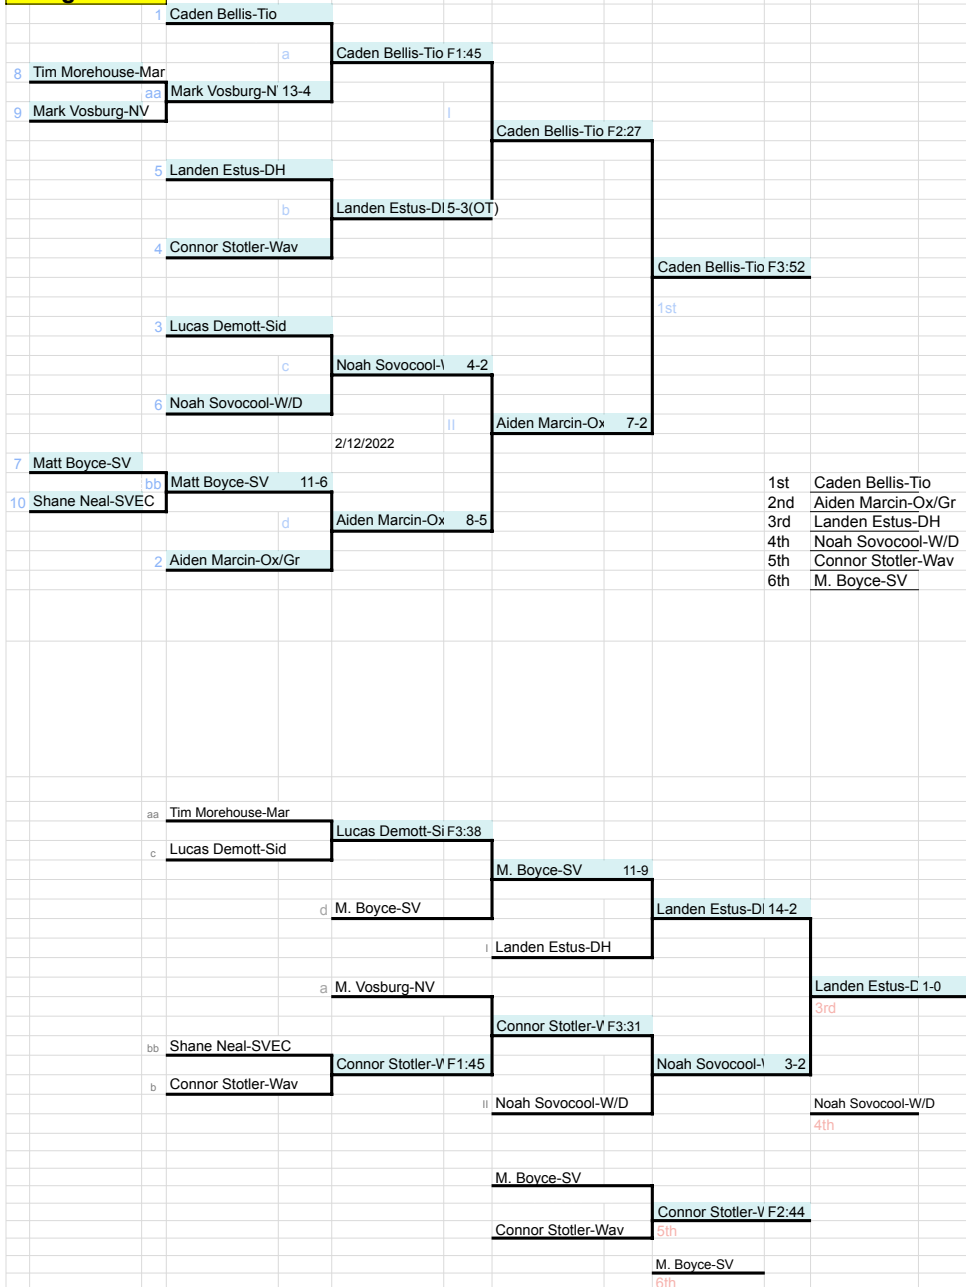

2022 Division 2 Section IV Championships

Weight: 132