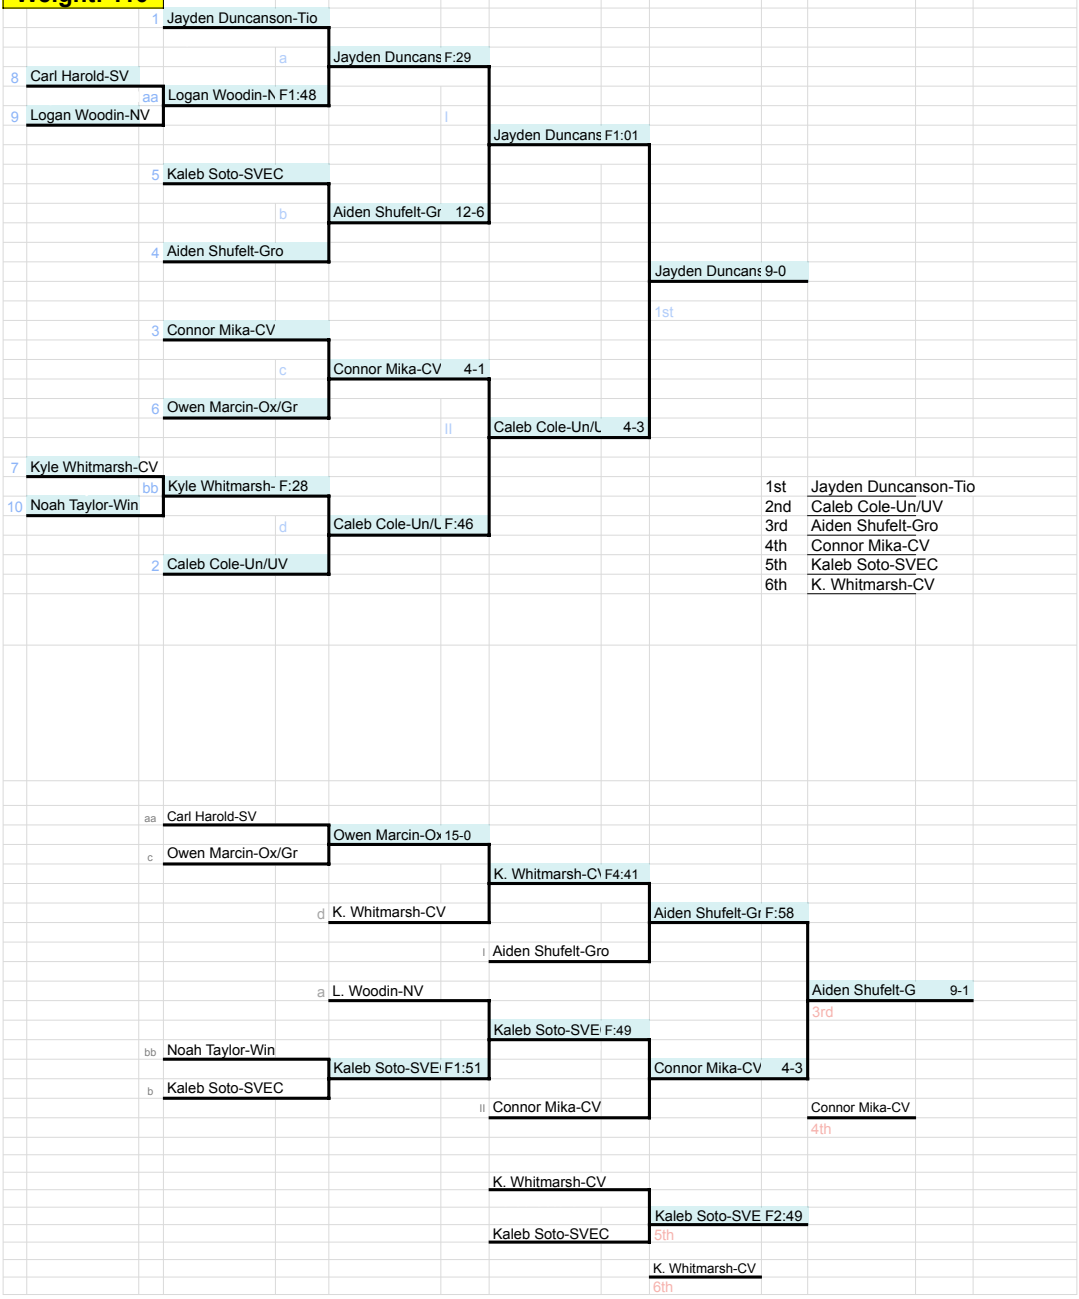

TEAM SCORE		
1	Tioga	261.5
2	Windsor	119.0
3	BGAH	92.0
4	Chenango Valley	79.5
5	Unatego/Unadilla Valley	78
6	Groton	74
7	Waverly	73
8	Marathon	69
9	Walton/Delhi	67
10	Spencer Van-Etten/Candor	65.5
11	Greene/Oxford	56.5
12	Norwich	56
13	Lansing	56
14	Maine Endwell	37.5
15	Deposit/Hancock	37
16	Odessa Montour/WG	26
17	Oneonta	22
18	Sidney	21
19	Susquehanna Valley	19
20	Dryden	18
21	Owego	17
22	Newark Valley	7
23	Moravia	4
24	Thomas Edison	0
25	Whitney Point	0

[Link to Team Score Sheet](#)

MOW: Nate Merwin-WDA
138LBS

Weight: 102

2022 Division 2 Section IV Championships

Weight: 110

2022 Division 2 Section IV Championships

2022 Division 2 Section IV Championships

Weight: 118