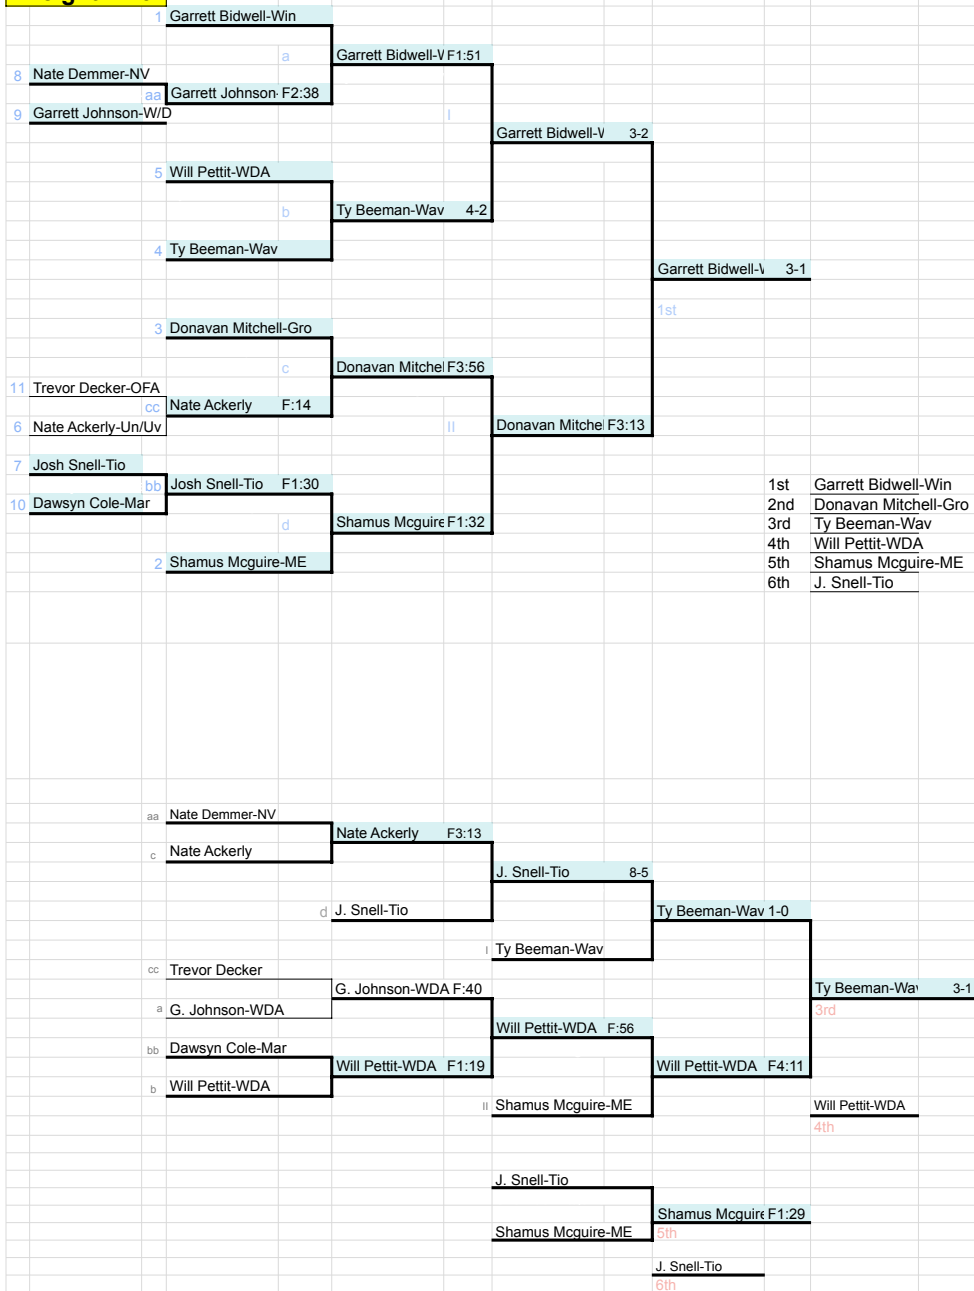

TEAM SCORE		
1	Tioga	261.5
2	Windsor	119.0
3	BGAH	92.0
4	Chenango Valley	79.5
5	Unatego/Unadilla Valley	78
6	Groton	74
7	Waverly	73
8	Marathon	69
9	Walton/Delhi	67
10	Spencer Van-Etten/Candor	65.5
11	Greene/Oxford	56.5
12	Norwich	56
13	Lansing	56
14	Maine Endwell	37.5
15	Deposit/Hancock	37
16	Odessa Montour/WG	26
17	Oneonta	22
18	Sidney	21
19	Susquehanna Valley	19
20	Dryden	18
21	Owego	17
22	Newark Valley	7
23	Moravia	4
24	Thomas Edison	0
25	Whitney Point	0

[Link to Team Score Sheet](#)

MOW: Nate Merwin-WDA
138LBS

Weight: 102

2022 Division 2 Section IV Championships

Weight: 110

2022 Division 2 Section IV Championships

2022 Division 2 Section IV Championships

Weight: 118

Weight: 160

2022 Division 2 Section IV Championships

Weight: 189

2022 Division 2 Section IV Championships

Weight: 215

2022 Division 2 Section IV Championships

2022 Division 2 Section IV Championships

Weight: 285