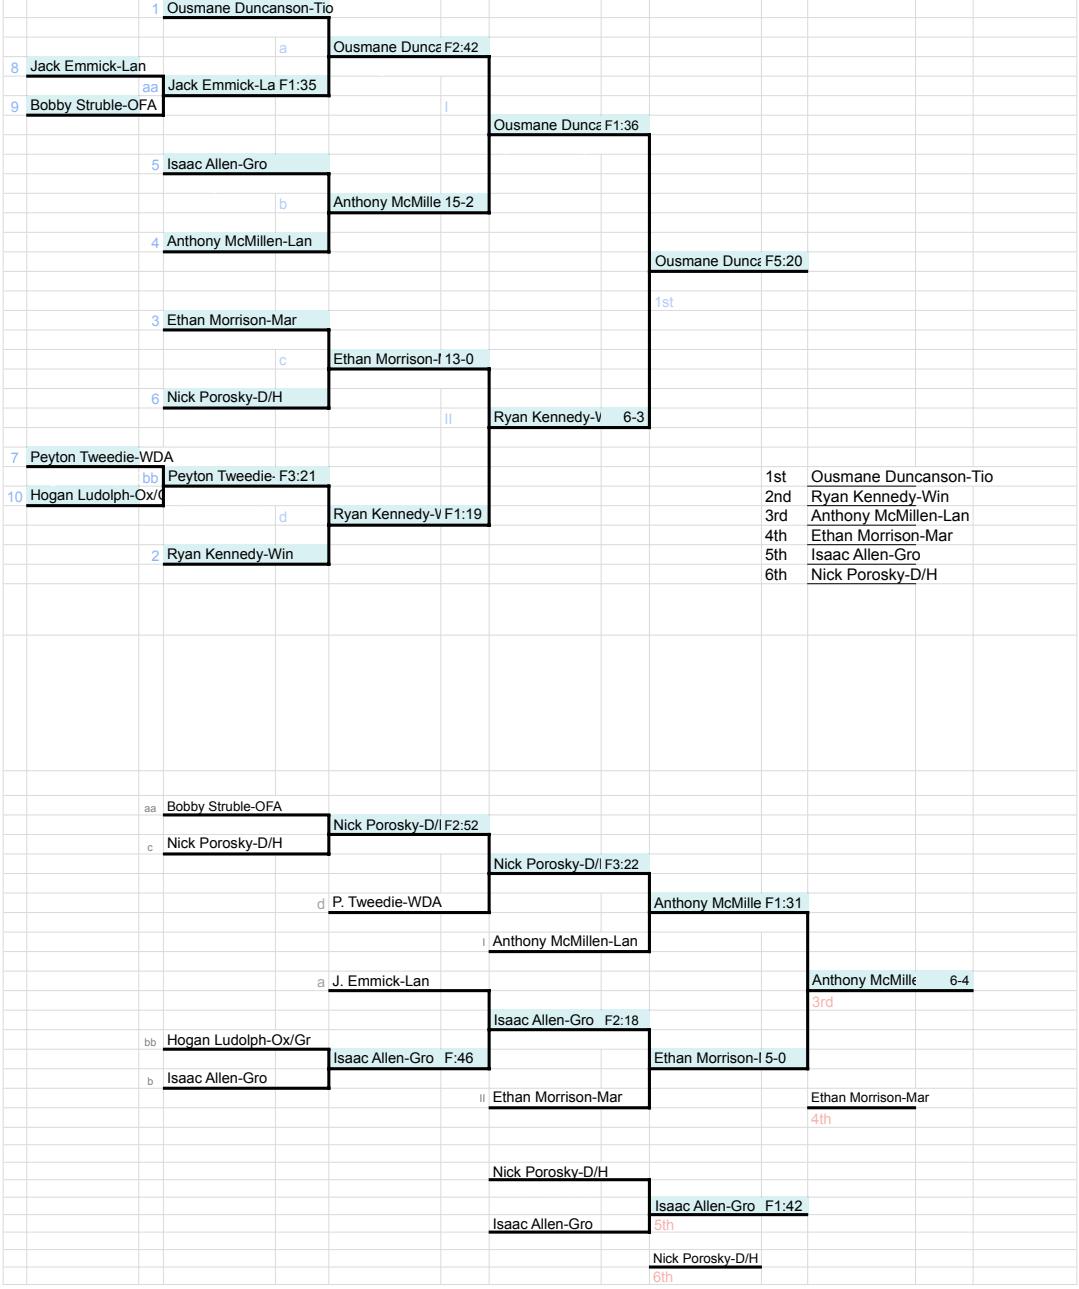

TEAM SCORE		
1	Tioga	261.5
2	Windsor	119.0
3	BGAH	92.0
4	Chenango Valley	79.5
5	Unatego/Unadilla Valley	78
6	Groton	74
7	Waverly	73
8	Marathon	69
9	Walton/Delhi	67
10	Spencer Van-Etten/Candor	65.5
11	Greene/Oxford	56.5
12	Norwich	56
13	Lansing	56
14	Maine Endwell	37.5
15	Deposit/Hancock	37
16	Odessa Montour/WG	26
17	Oneonta	22
18	Sidney	21
19	Susquehanna Valley	19
20	Dryden	18
21	Owego	17
22	Newark Valley	7
23	Moravia	4
24	Thomas Edison	0
25	Whitney Point	0

[Link to Team Score Sheet](#)

MOW: Nate Merwin-WDA
138LBS

Weight: 102

2022 Division 2 Section IV Championships

Weight: 110

2022 Division 2 Section IV Championships

2022 Division 2 Section IV Championships

Weight: 118

Weight: 126

2022 Division 2 Section IV Championships

2022 Division 2 Section IV Championships

Weight: 132

Weight: 138

2022 Division 2 Section IV Championships

2022 Division 2 Section IV Championships

Weight: 152