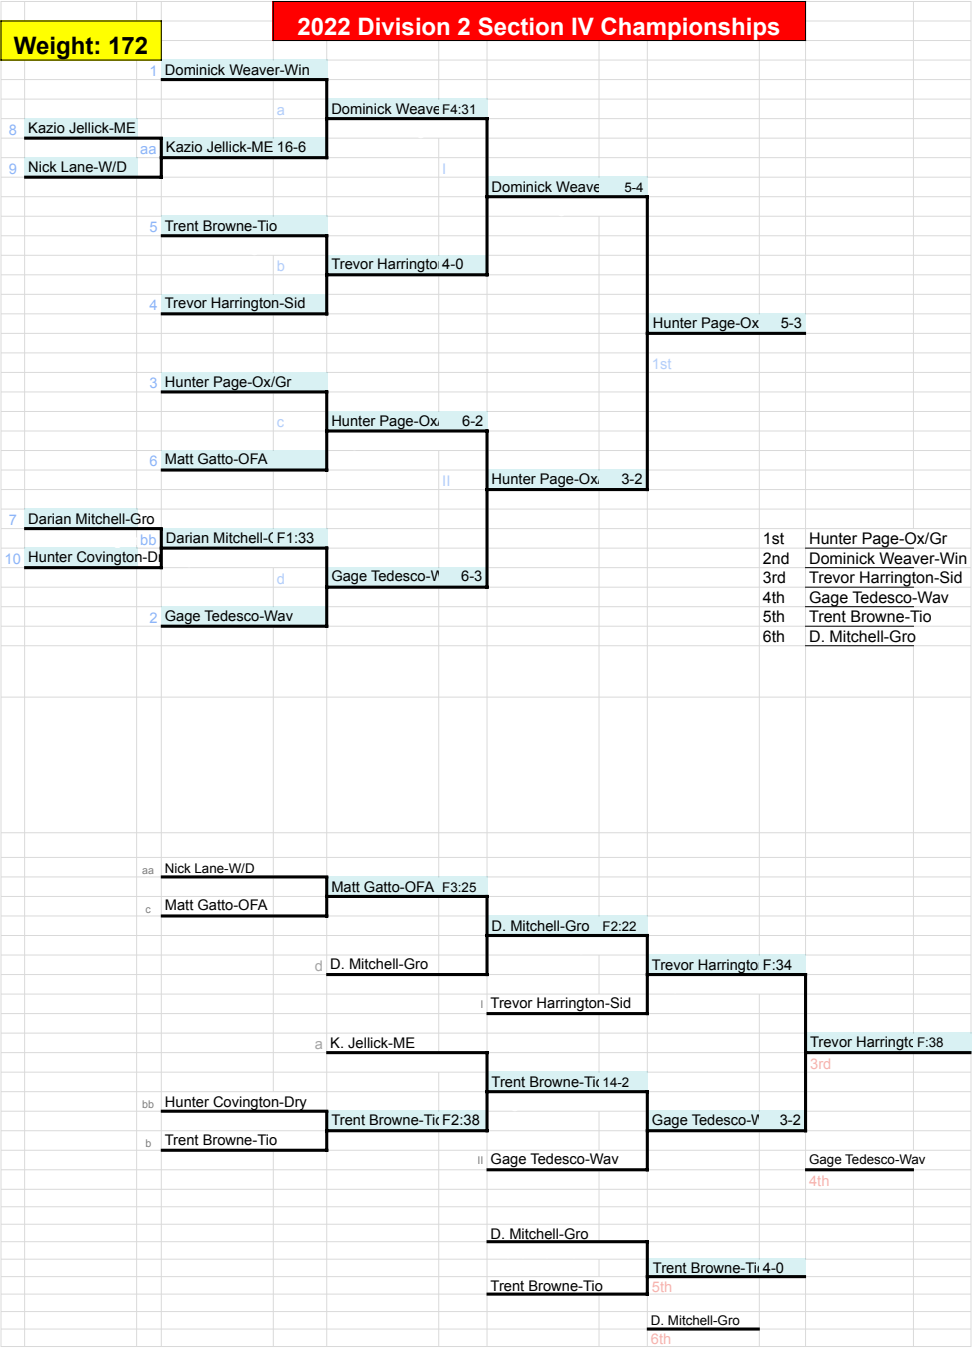

TEAM SCORE		
1	Tioga	261.5
2	Windsor	119.0
3	BGAH	92.0
4	Chenango Valley	79.5
5	Unatego/Unadilla Valley	78
6	Groton	74
7	Waverly	73
8	Marathon	69
9	Walton/Delhi	67
10	Spencer Van-Etten/Candor	65.5
11	Greene/Oxford	56.5
12	Norwich	56
13	Lansing	56
14	Maine Endwell	37.5
15	Deposit/Hancock	37
16	Odessa Montour/WG	26
17	Oneonta	22
18	Sidney	21
19	Susquehanna Valley	19
20	Dryden	18
21	Owego	17
22	Newark Valley	7
23	Moravia	4
24	Thomas Edison	0
25	Whitney Point	0

[Link to Team Score Sheet](#)

MOW: Nate Merwin-WDA
138LBS

Weight: 102

2022 Division 2 Section IV Championships

Weight: 110

2022 Division 2 Section IV Championships

2022 Division 2 Section IV Championships

Weight: 118

Weight: 126

2022 Division 2 Section IV Championships

2022 Division 2 Section IV Championships

Weight: 132

Weight: 138

2022 Division 2 Section IV Championships

2022 Division 2 Section IV Championships

Weight: 152

Weight: 160

2022 Division 2 Section IV Championships

Weight: 189

2022 Division 2 Section IV Championships

Weight: 215

2022 Division 2 Section IV Championships

2022 Division 2 Section IV Championships

Weight: 285