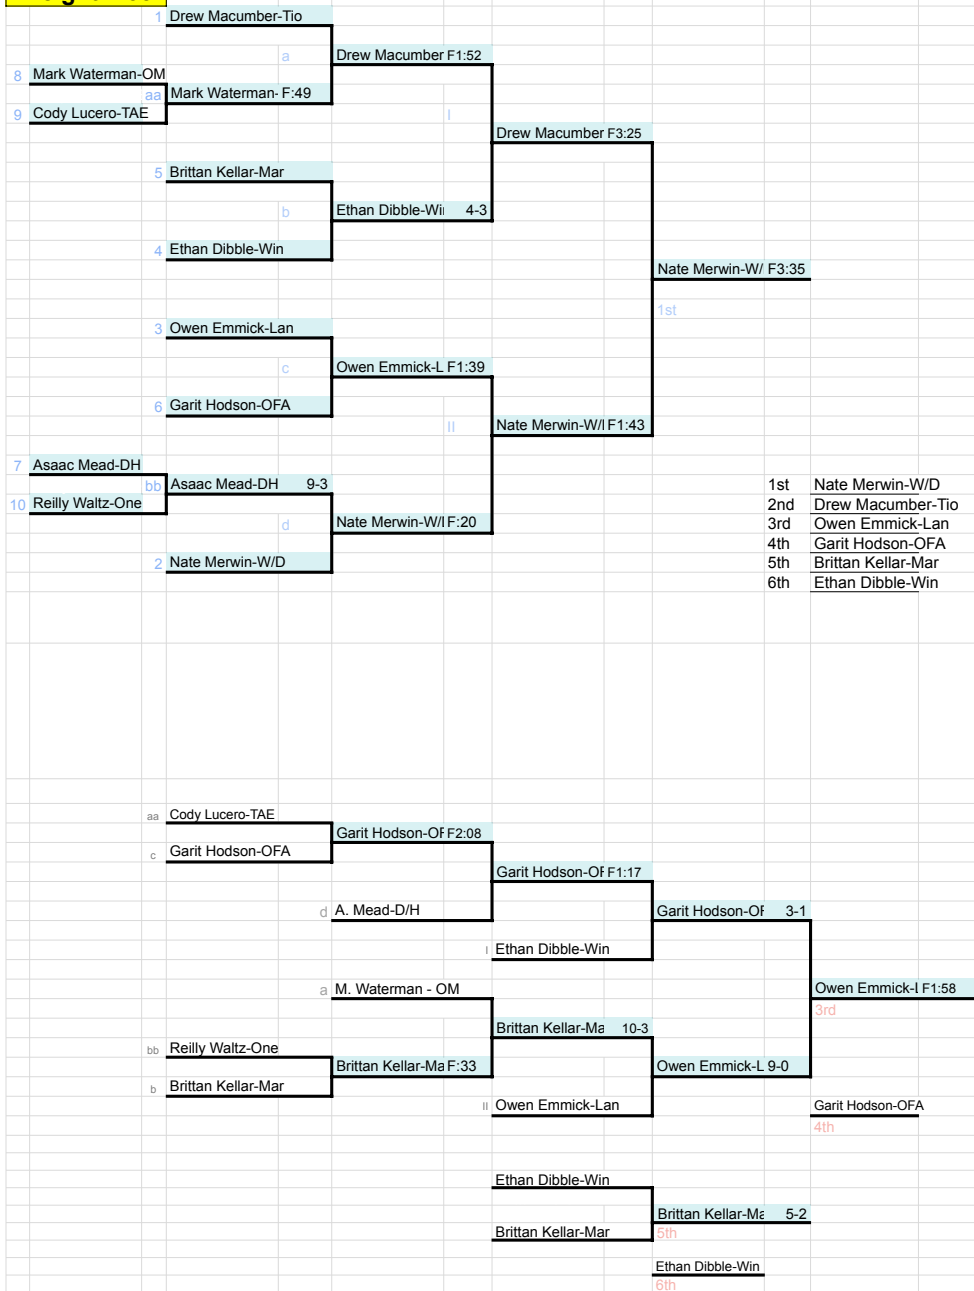

TEAM SCORE		
1	Tioga	261.5
2	Windsor	119.0
3	BGAH	92.0
4	Chenango Valley	79.5
5	Unatego/Unadilla Valley	78
6	Groton	74
7	Waverly	73
8	Marathon	69
9	Walton/Delhi	67
10	Spencer Van-Etten/Candor	65.5
11	Greene/Oxford	56.5
12	Norwich	56
13	Lansing	56
14	Maine Endwell	37.5
15	Deposit/Hancock	37
16	Odessa Montour/WG	26
17	Oneonta	22
18	Sidney	21
19	Susquehanna Valley	19
20	Dryden	18
21	Owego	17
22	Newark Valley	7
23	Moravia	4
24	Thomas Edison	0
25	Whitney Point	0

[Link to Team Score Sheet](#)

MOW: Nate Merwin-WDA
138LBS

Weight: 102

2022 Division 2 Section IV Championships

Weight: 110

2022 Division 2 Section IV Championships

2022 Division 2 Section IV Championships

Weight: 118

Weight: 126

2022 Division 2 Section IV Championships

2022 Division 2 Section IV Championships

Weight: 132

Weight: 138

2022 Division 2 Section IV Championships

2022 Division 2 Section IV Championships

Weight: 152