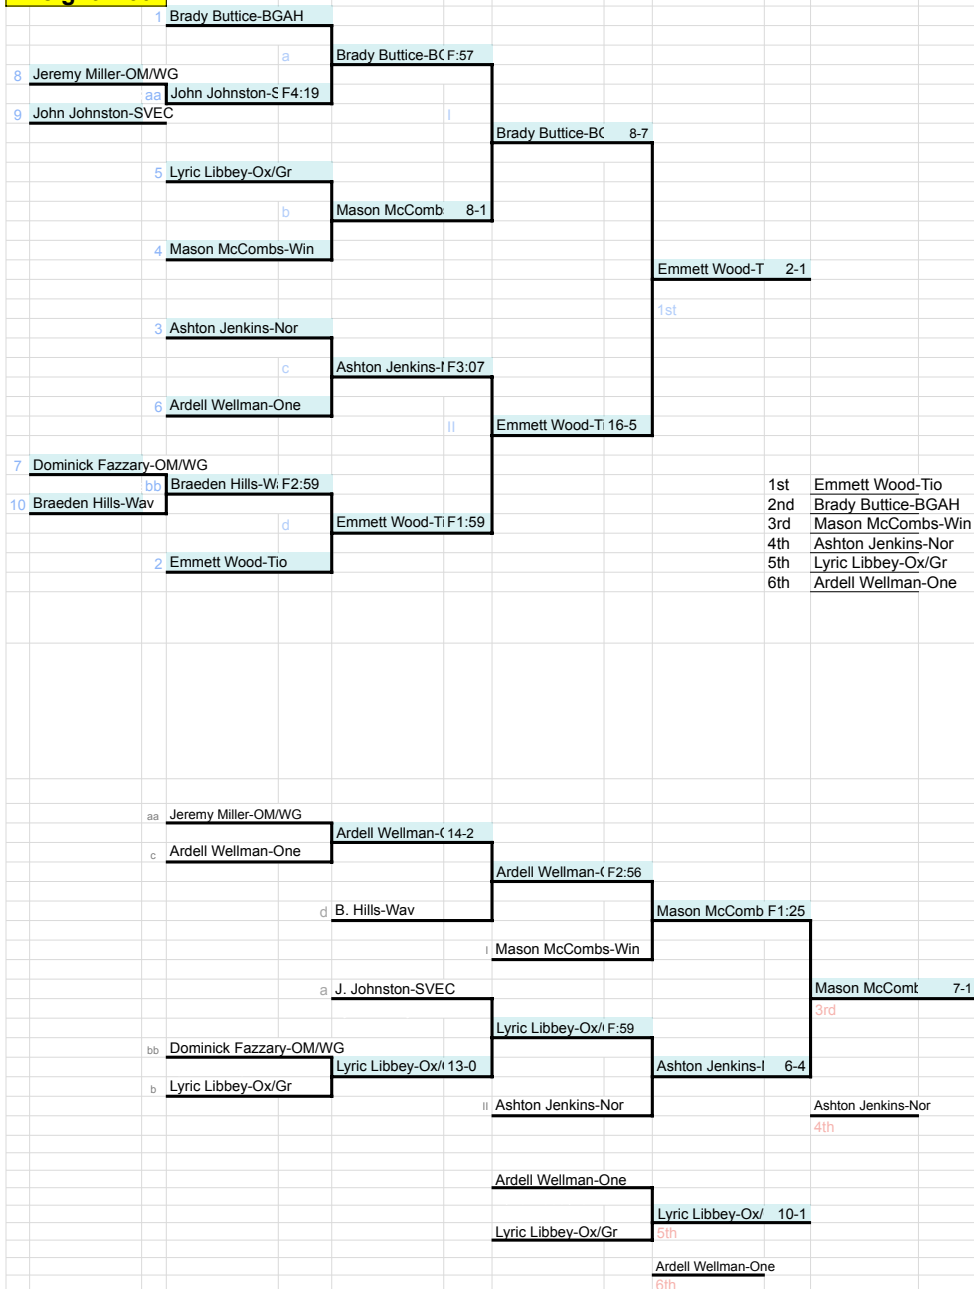

Weight: 160

2022 Division 2 Section IV Championships